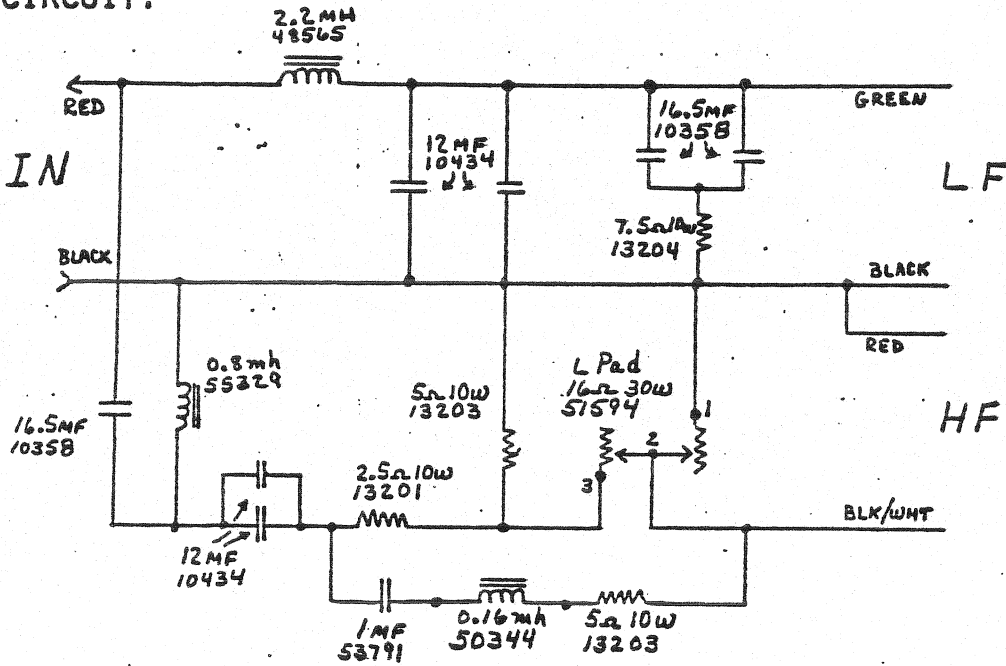

SPECIFICATIONS: NOTE ①

LOAD Z	LOW PASS	CROSS OVER	HIGH PASS	ATTENUATION
8	800HZ	3 KHZ	12 KHZ	
	LF -8			
	HF -13	HF -7	HF -5	VAR

CIRCUIT:

NOTES:

- ① USE STANDARD TEST FIXTURE

F	5-76
E	1-76