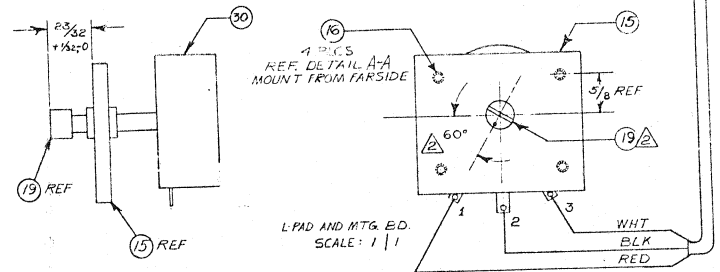

NETWORK CAN ASSY
SCALE 1/2

L-PAD AND MTG. BD.
SCALE: 1 | 1

ITEM	REF DES	PART NO.	DESCRIPTION	QTY
1		55324	MOUNTING BOARD MRD 50291	1
2		51204	THRD RIVET B-32	4
3		53673	POP RIVET	6
4		55325	TERMINAL STRIP	2
5	C1,C2,C7	10434	CAPACITOR, 12 MFD	4
6	C3,C4,C5	10356	CAPACITOR, 16.5 MFD	3
7	C8	53791	CAPACITOR, 1.0 MFD, MRD 53903	1
8	R2	13201	RESISTOR, 2.5 OHM, 10W, MRD 35491	1
9	R3,R5	13205	RESISTOR, 5 OHM, 10W, MRD 35491	2
10	R4	13206	RESISTOR, 20 OHM, 10W, MRD 35491	1
11	R1	13204	RESISTOR, 7.5 OHM, 10W, MRD 35491	1
12	L1	48565	INDUCTANCE COIL 2.2 mH	1
13	L2	55329	INDUCTANCE COIL 0.8 mH	1
14	L3	50344	INDUCTANCE COIL 0.16 mH	1
15		48257	MOUNTING BOARD MRD 50291	1
16		52259	THRD RIVET 6-32	4
17		55326	NETWORK CAN	1
18		55327	CABLE, 3 WIRE 30" LONG	1
19		52192	KNOB, BLK MRD 52191	1
20		55328	FOILCAL MRD 41163	2
21		50428	BUSHING	1
22		55333	WIRE, GRN, 24" MRD 55366	1
23		55332	WIRE, BLK, 24" MRD 55366	1
24		55330	WIRE, RED, 18" MRD 55366	1
25		55331	WIRE, BLK, 18" MRD 55366	1
26		55335	WIRE, BLK|WHT, 30" MRD 55366	1
27		55334	WIRE, RED, 30" MRD 55366	1
28		35358	CABLE TIE	A/R
29		10298	WIRE, SOLID, 20G, 2 | 12"	1
30		51594	L F I D, 16 OHM, 30W	1
31		50473	TERMINAL, MALE	1
32		50289	TERMINAL, FEMALE	1
33		50182A	ADHESIVE, HOT MELT	A/R

5. ALL WIRE RUNS TO CLEAR RESISTORS. NO. 14 IS IMMEDIATELY OVER ONE UNDER RESISTORS.
2. ITEM 28 CABLE TIE AROUND ITEMS 13, 22 THRU 27 APPROX 2/8" HEIGHT ABOVE ITEM 1, INSIDE ITEM 17.
3. SECURE ITEMS 5, 6, 12, 13, 14, TO ITEM 1 WITH ITEM 33.
4. KNOB TO BE INSTALLED AS SHOWN WHEN SHAFT OF ITEM 30 IS ROTATED TO FULL "C.C.W." POSITION
1. FOR TEST SPECS. SEE 55319 REF.

NOTES: