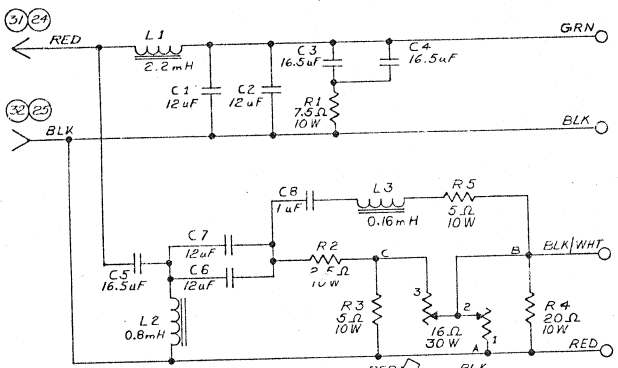

DETAIL A-A
SCALE 2 | 1
TYP. 4 PLCS