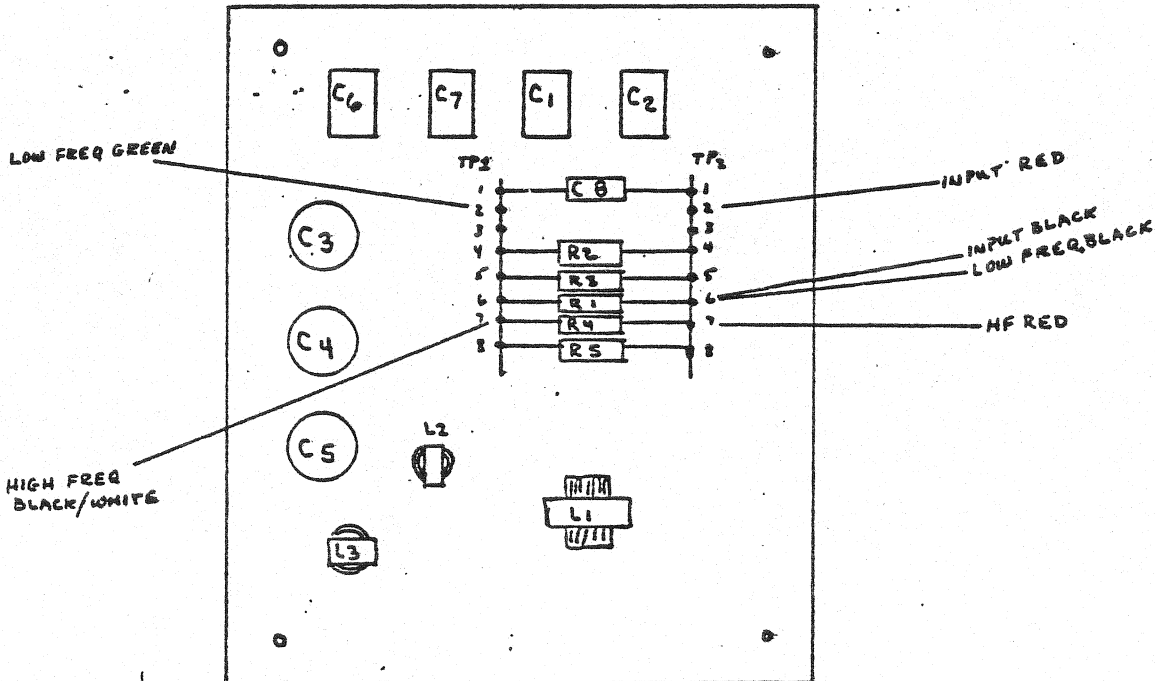

MODEL N200B

COMPONENT LAYOUT

SPECIFICATIONS: NOTE ①

LOAD Z	LOW PASS	CROSS OVER	HIGH PASS	ATTENUATION

CIRCUIT:

NOTES:

① USE STANDARD TEST FIXTURE

THIS DRAWING AND SPECIFICATIONS ARE THE PROPERTY OF JAMES B. LINDSEY BROS. INC. THEY ARE LOANED TO STRICT CONFIDENCE AND SHALL NOT BE REPRODUCED, COPIED, OR USED AS THE BASIS FOR MANUFACTURE OR SALE OF IMPROVED OR OTHER EQUIPMENT.

DETAIL A-A  
SCALE 2 | 1  
TYP. 4 PLCS

NETWORK CAN ASSY  
SCALE 1/2

COMPONENT ASSY  
SCALE 1 | 1

L-PAD AND MTG. BD.  
SCALE: 1 | 1

ITEM	REF DES	PART NO.	DESCRIPTION	QTY
1		55324	MOUNTING BOARD MRD 50291	1
2		51204	THRD RIVET B-32	4
3		53673	POP RIVET	6
4		55325	TERMINAL STRIP	2
5	C1,C2,C7	10434	CAPACITOR, 12 MFD	4
6	C3,C4,C5	10356	CAPACITOR, 16.5 MFD	3
7	C8	53791	CAPACITOR, 1.0 MFD, MRD 53903	1
8	R2	13201	RESISTOR, 2.5 OHM, 10W, MRD 35491	1
9	R3,R5	13205	RESISTOR, 5 OHM, 10W, MRD 35491	2
10	R4	13206	RESISTOR, 20 OHM, 10W, MRD 35491	1
11	R1	13204	RESISTOR, 7.5 OHM, 10W, MRD 35491	1
12	L1	48565	INDUCTANCE COIL 2.2 mH	1
13	L2	55329	INDUCTANCE COIL 0.8 mH	1
14	L3	50344	INDUCTANCE COIL 0.16 mH	1
15		48257	MOUNTING BOARD MRD 50291	1
16		52259	THRD RIVET 6-32	4
17		55326	NETWORK CAN	1
18		55327	CABLE, 3 WIRE 30" LONG	1
19		52192	KNOB, BLK MRD 52191	1
20		55328	FOILCAL MRD 41163	2
21		50428	BUSHING	1
22		55333	WIRE, GRN, 24" MRD 55366	1
23		55332	WIRE, BLK, 24" MRD 55366	1
24		55330	WIRE, RED, 18" MRD 55366	1
25		55331	WIRE, BLK, 18" MRD 55366	1
26		55335	WIRE, BLK WHT, 30" MRD 55366	1
27		55334	WIRE, RED, 30" MRD 55366	1
28		35358	CABLE TIE	A/R
29		10298	WIRE, SOLID, 20G, 2   12"	1
30		51594	L F I D, 16 OHM, 30W	1
31		50473	TERMINAL, MALE	1
32		50289	TERMINAL, FEMALE	1
33		50182A	ADHESIVE, HOT MELT	A/R