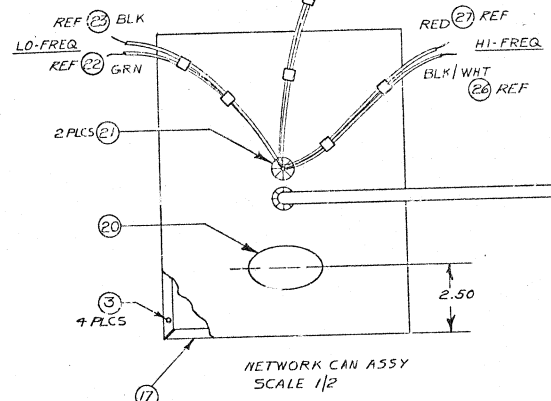

DETAIL A-A
SCALE 2 | 1
TYP. 4 PLCS

ITEM	REF DES	PART NO.	DESCRIPTION	QTY
1		55324	MOUNTING BOARD MRD 50291	1
2		51204	THRD RIVET B-32	4
3		53673	POP RIVET	6
4		55325	TERMINAL STRIP	2
5	C1,C2,C7	10434	CAPACITOR, 12 MFD	4
6	C3,C4,C5	10356	CAPACITOR, 16.5 MFD	3
7	C8	53791	CAPACITOR, 1.0 MFD, MRD 53903	1
8	R2	13201	RESISTOR, 2.5 OHM, 10W, MRD 35491	1
9	R3,R5	13205	RESISTOR, 5 OHM, 10W, MRD 35491	2
10	R4	13206	RESISTOR, 20 OHM, 10W, MRD 35491	1
11	R1	13204	RESISTOR, 7.5 OHM, 10W, MRD 35491	1
12	L1	48565	INDUCTANCE COIL 2.2 mH	1
13	L2	55329	INDUCTANCE COIL 0.8 mH	1
14	L3	50344	INDUCTANCE COIL 0.16 mH	1
15		48257	MOUNTING BOARD MRD 50291	1
16		52259	THRD RIVET 6-32	4
17		55326	NETWORK CAN	1
18		55327	CABLE, 3 WIRE 30" LONG	1
19		52192	KNOB, BLK MRD 52191	1
20		55328	FOILCAL MRD 41163	2
21		50428	BUSHING	1
22		55333	WIRE, GRN, 24" MRD 55366	1
23		55332	WIRE, BLK, 24" MRD 55366	1
24		55330	WIRE, RED, 18" MRD 55366	1
25		55331	WIRE, BLK, 18" MRD 55366	1
26		55335	WIRE, BLK|WHT, 30" MRD 55366	1
27		55334	WIRE, RED, 30" MRD 55366	1
28		35358	CABLE TIE	A/R
29		10298	WIRE, SOLID, 20G, 2 | 12"	1
30		51594	L F I D, 16 OHM, 30W	1
31		50473	TERMINAL, MALE	1
32		50289	TERMINAL, FEMALE	1
33		50182A	ADHESIVE, HOT MELT	A/R

5. ALL WIRE RUNS TO CLEAR RESISTORS. NO. 14 IS IMMEDIATELY OVER ONE UNDER RESISTORS.
2. ITEM 28 CABLE TIE AROUND ITEMS 13, 22 THRU 27 APPROX 2/8" HEIGHT ABOVE ITEM 1, INSIDE ITEM 17.
3. SECURE ITEMS 5, 6, 12, 13, 14, TO ITEM 1 WITH ITEM 33.
4. KNOB TO BE INSTALLED AS SHOWN WHEN SHAFT OF ITEM 30 IS ROTATED TO FULL "C.C.W." POSITION
1. FOR TEST SPECS. SEE 55319 REF.

NOTES: