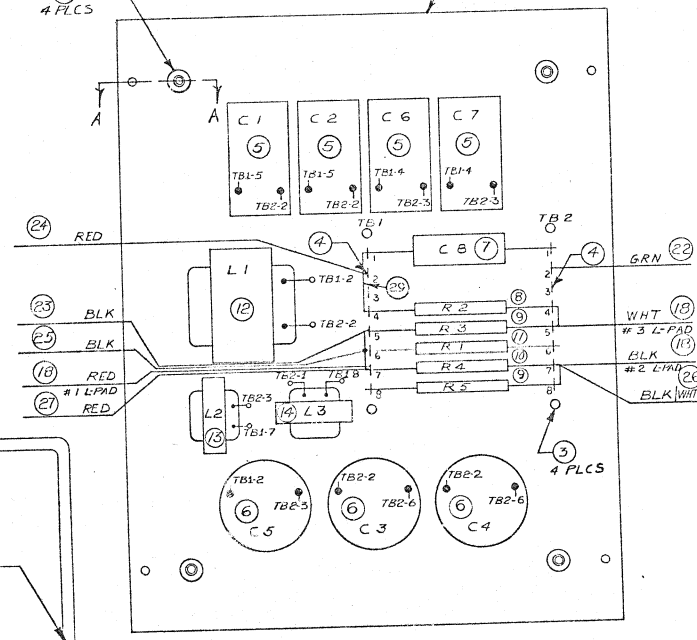

COMPONENT ASSY
SCALE 1 | 1