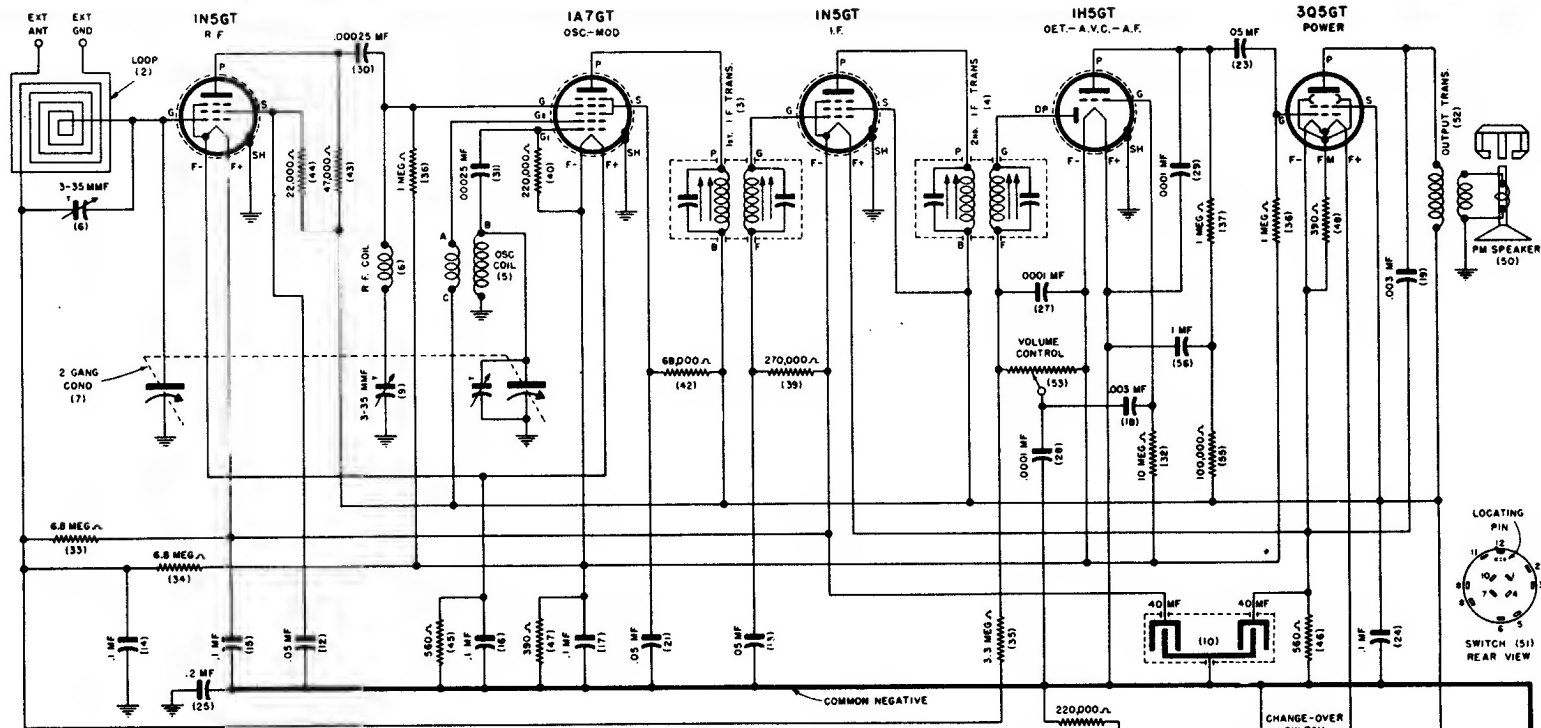

# Allied Radio -- Knight Model 6A-127

VOLTAGE TABLE  
(BOTTOM VIEW OF CHASSIS)

NOTE -  
NUMBERS SHOWN IN PARENTHESIS ARE ILLUSTRATION NUMBERS.  
UNDERWRITERS APPROVED MODELS HAVE A COMMON NEGATIVE.  
NON-UNDERWRITERS APPROVED MODELS DO NOT HAVE PARTS 25 AND 41, AND ALL CONNECTIONS TO THE COMMON NEGATIVE ARE GROUNDED DIRECTLY TO THE CHASSIS.

# Allied Radio -- Knight Model 6A-127

NOTE - PARTS 25 AND 41 ARE OMITTED ON NON-UNDERWRITERS APPROVED MODELS. SEE WIRING DIAGRAM.