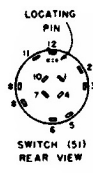

# Allied Radio -- Knight Model 6A-127

VOLTAGE TABLE  
(BOTTOM VIEW OF CHASSIS)

NOTE -  
NUMBERS SHOWN IN PARENTHESIS ARE ILLUSTRATION NUMBERS.  
UNDERWRITERS APPROVED MODELS HAVE A COMMON NEGATIVE.  
NON-UNDERWRITERS APPROVED MODELS DO NOT HAVE PARTS 25 AND 41, AND ALL CONNECTIONS TO THE COMMON NEGATIVE ARE GROUNDED DIRECTLY TO THE CHASSIS.

# Allied Radio -- Knight Model 6A-127

NOTE - PARTS 25 AND 41 ARE OMITTED ON NON-UNDERWRITERS APPROVED MODELS. SEE WIRING DIAGRAM.