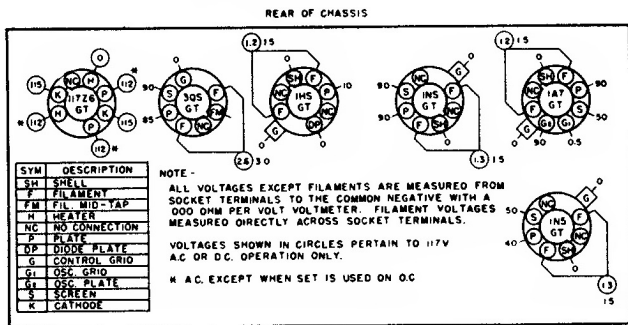

# Allied Radio -- Knight Model 6A-127

VOLTAGE TABLE  
(BOTTOM VIEW OF CHASSIS)

NOTE -  
NUMBERS SHOWN IN PARENTHESIS ARE ILLUSTRATION NUMBERS.  
UNDERWRITERS APPROVED MODELS HAVE A COMMON NEGATIVE.  
NON-UNDERWRITERS APPROVED MODELS DO NOT HAVE PARTS 25 AND 41, AND ALL CONNECTIONS TO THE COMMON NEGATIVE ARE GROUNDED DIRECTLY TO THE CHASSIS.

# Allied Radio -- Knight Model 6A-127

NOTE - PARTS 25 AND 41 ARE OMITTED ON NON-UNDERWRITERS APPROVED MODELS. SEE WIRING DIAGRAM.