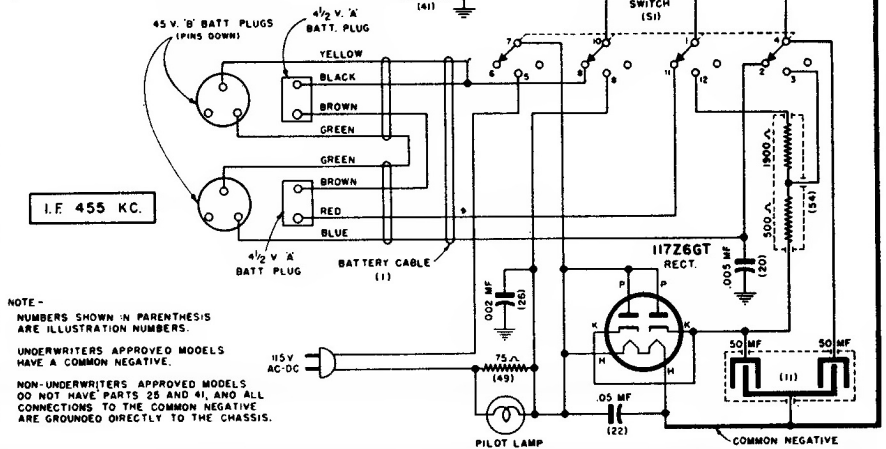

# Allied Radio -- Knight Model 6A-127

VOLTAGE TABLE  
(BOTTOM VIEW OF CHASSIS)

NOTE -  
NUMBERS SHOWN IN PARENTHESIS ARE ILLUSTRATION NUMBERS.  
UNDERWRITERS APPROVED MODELS HAVE A COMMON NEGATIVE.  
NON-UNDERWRITERS APPROVED MODELS DO NOT HAVE PARTS 25 AND 41, AND ALL CONNECTIONS TO THE COMMON NEGATIVE ARE GROUNDED DIRECTLY TO THE CHASSIS.

# Allied Radio -- Knight Model 6A-127

NOTE - PARTS 25 AND 41 ARE OMITTED ON NON-UNDERWRITERS APPROVED MODELS. SEE WIRING DIAGRAM.