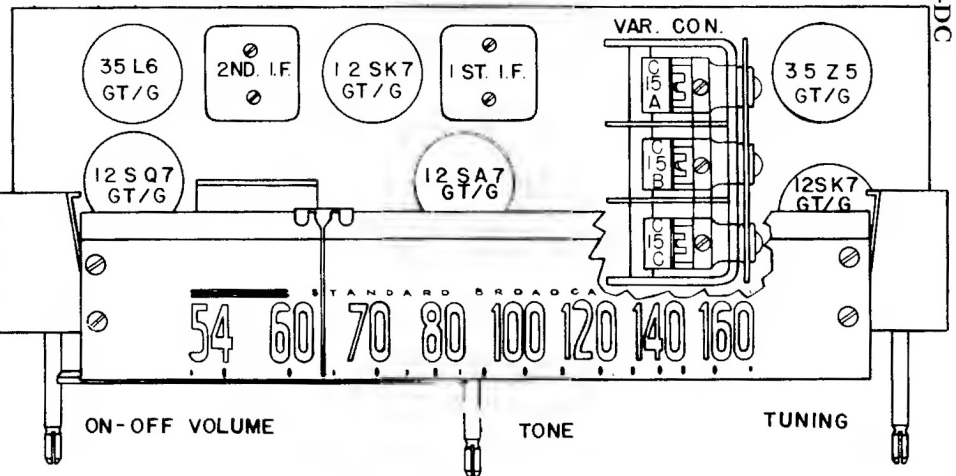

ARVIN RADIOS, MODELS 160T AND 161T  
CHASSIS RE-232, 6 TUBE AC-DC

I.F. 455 KC.

NOTE: TUBULAR PAPER CAPACITORS CURVED LINE INDICATES OUTSIDE FOIL.

\*Used only on sets with 50-30 uf. Electrolytic Condenser.

\* USED ONLY WHEN C14 IS 50-30uf

LOCATION OF PARTS UNDER CHASSIS

ON-OFF VOLUME

TONE

TUNING