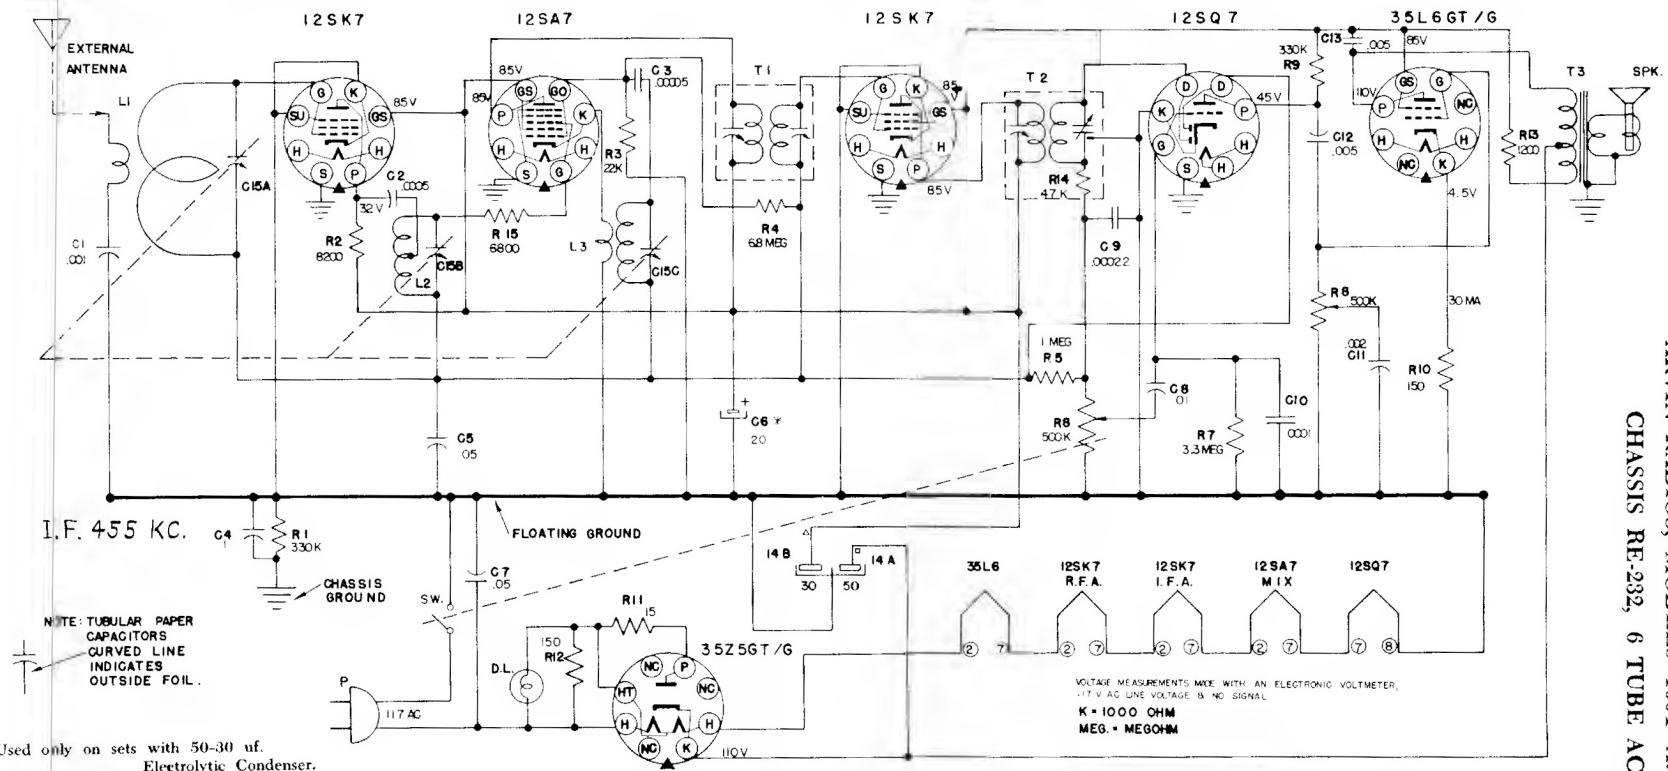

ARVIN RADIOS, MODELS 160T AND 161T  
CHASSIS RE-232, 6 TUBE AC-DC

I.F. 455 KC.

NOTE: TUBULAR PAPER CAPACITORS CURVED LINE INDICATES OUTSIDE FOIL.

\*Used only on sets with 50-30 uf. Electrolytic Condenser.

\* USED ONLY WHEN C14 IS 50-30uf

LOCATION OF PARTS UNDER CHASSIS

ON-OFF VOLUME

TONE

TUNING