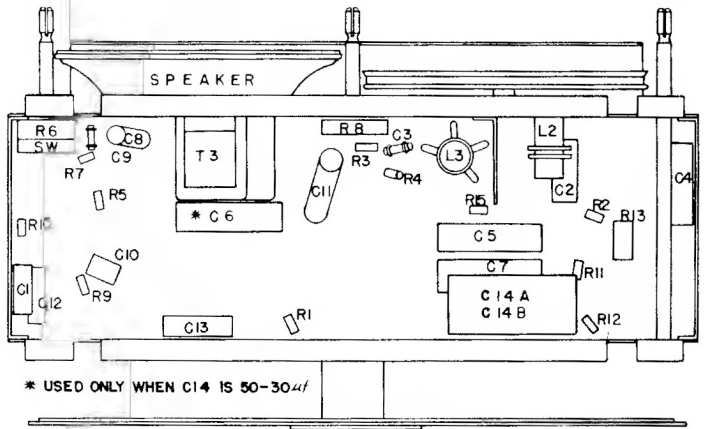

ARVIN RADIOS, MODELS 160T AND 161T  
CHASSIS RE-232, 6 TUBE AC-DC

I.F. 455 KC.

NOTE: TUBULAR PAPER CAPACITORS CURVED LINE INDICATES OUTSIDE FOIL.

\*Used only on sets with 50-30 uf. Electrolytic Condenser.

\* USED ONLY WHEN C14 IS 50-30uf

LOCATION OF PARTS UNDER CHASSIS

ON-OFF VOLUME

TONE

TUNING