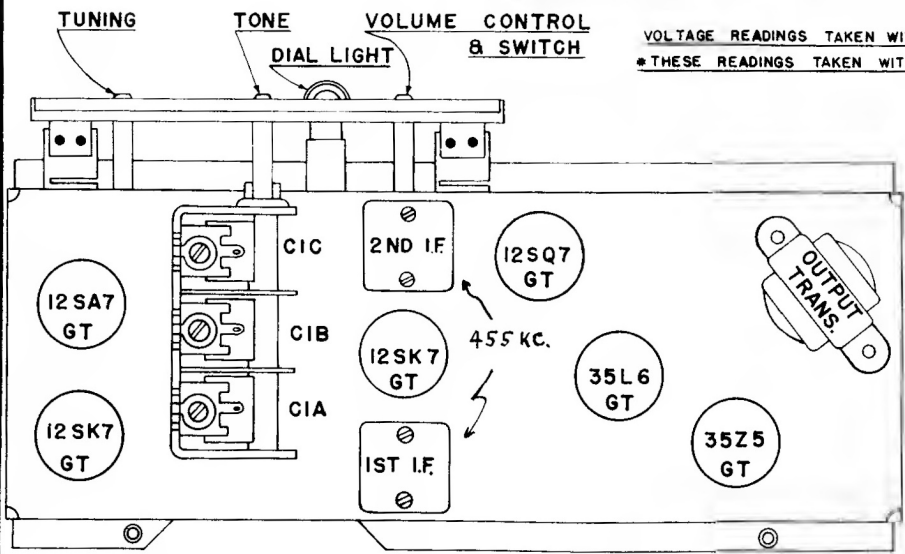

ARVIN RADIOS, MODELS 460T AND 461T
CHASSIS RE-284, 6 TUBE AC-DC

VOLTAGE READINGS TAKEN WITH 117V. A.C. LINE VOLTAGE
*THESE READINGS TAKEN WITH VACUUM TUBE VOLTMETER

LOCATIONS OF PARTS
UNDER CHASSIS