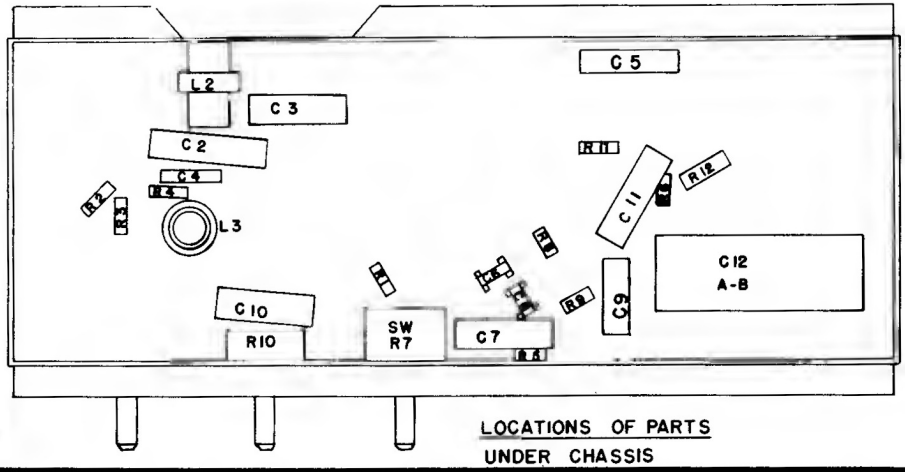

ARVIN RADIOS, MODELS 460T AND 461T
CHASSIS RE-284, 6 TUBE AC-DC

VOLTAGE READINGS TAKEN WITH 117V. A.C. LINE VOLTAGE
*THESE READINGS TAKEN WITH VACUUM TUBE VOLTMETER

LOCATIONS OF PARTS
UNDER CHASSIS