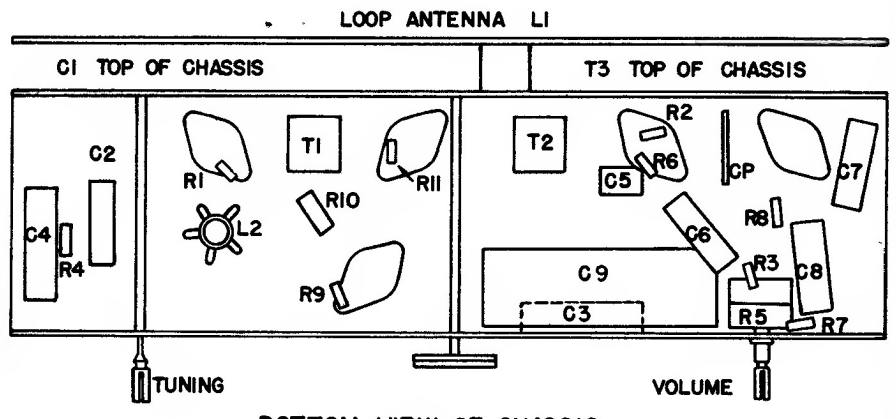

ARVIN RADIO

ARVIN RADIOS, MODELS 553
CHASSIS RE-308, 5 TUBE AC-DC

FREQUENCY RANGE
Broadcast 540-1600 Kc
IF 455 Kc

BOTTOM VIEW OF CHASSIS