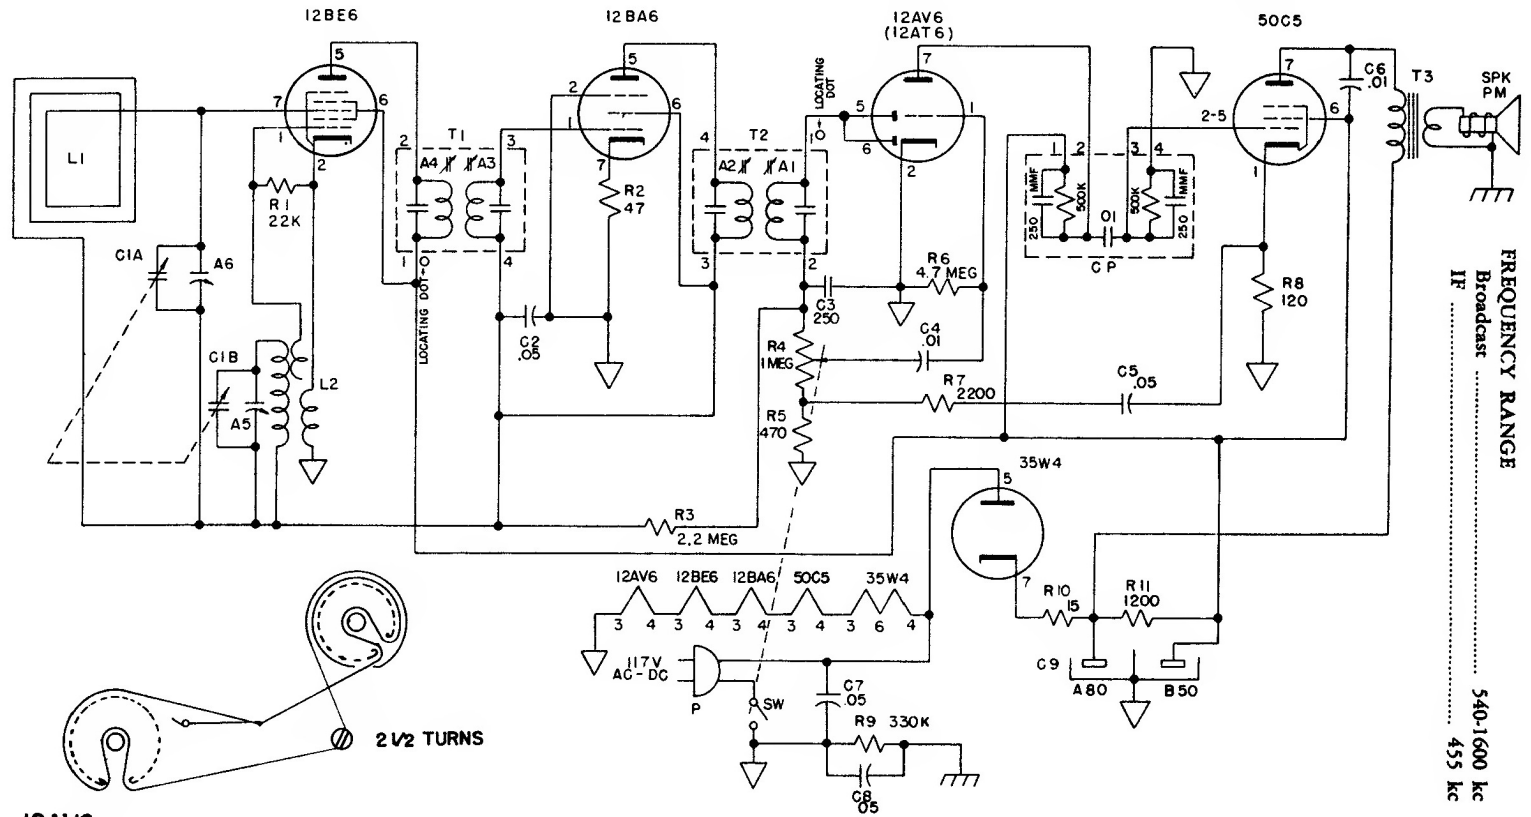

ARVIN RADIO

ARVIN RADIOS, MODELS 553
CHASSIS RE-308, 5 TUBE AC-DC

FREQUENCY RANGE
Broadcast 540-1600 Kc
IF 455 Kc

BOTTOM VIEW OF CHASSIS