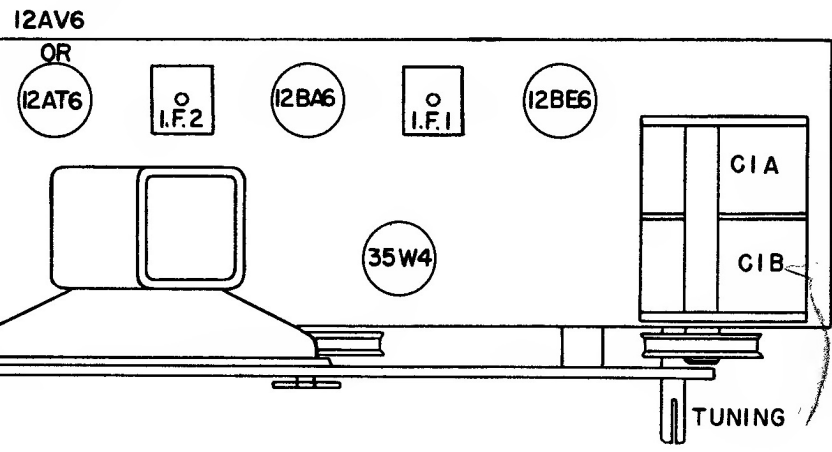

ARVIN RADIO

ARVIN RADIOS, MODELS 553
CHASSIS RE-308, 5 TUBE AC-DC

FREQUENCY RANGE
Broadcast 540-1600 Kc
IF 455 Kc

BOTTOM VIEW OF CHASSIS