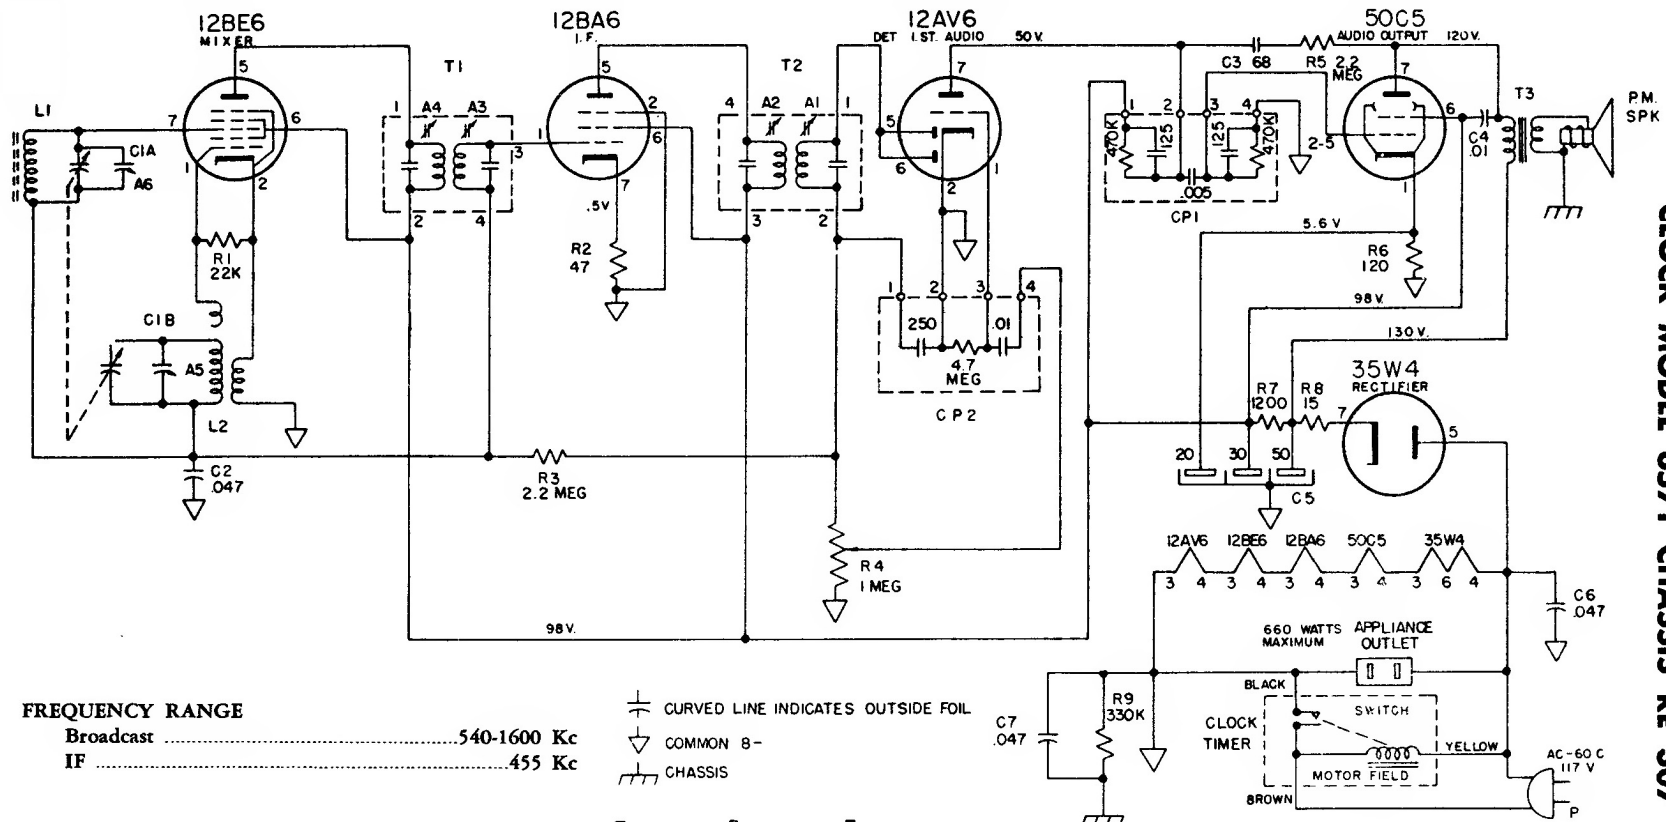

CLOCK MODEL 657T CHASSIS RE 307

FREQUENCY RANGE

Broadcast540-1600 Kc

IF455 Kc

- ⌊ CURVED LINE INDICATES OUTSIDE FOIL
- ▽ COMMON B-
- ⏏ CHASSIS