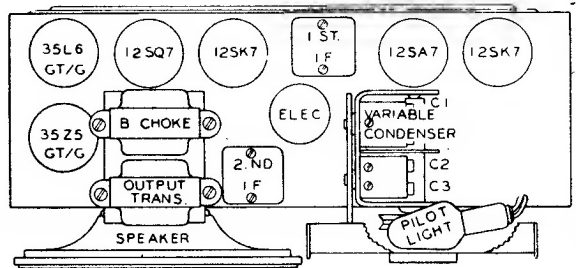

TUBE SOCKETS ARE VIEWED FROM UNDER SIDE OF CHASSIS VOLTAGE READINGS ARE TO FLOATING GROUND AND ARE TAKEN WITH NO SIGNAL.

TUBE LAYOUT

ARVIN RADIO MODEL 6640
CHASSIS RE-206-2, 6 TUBE AC-DC