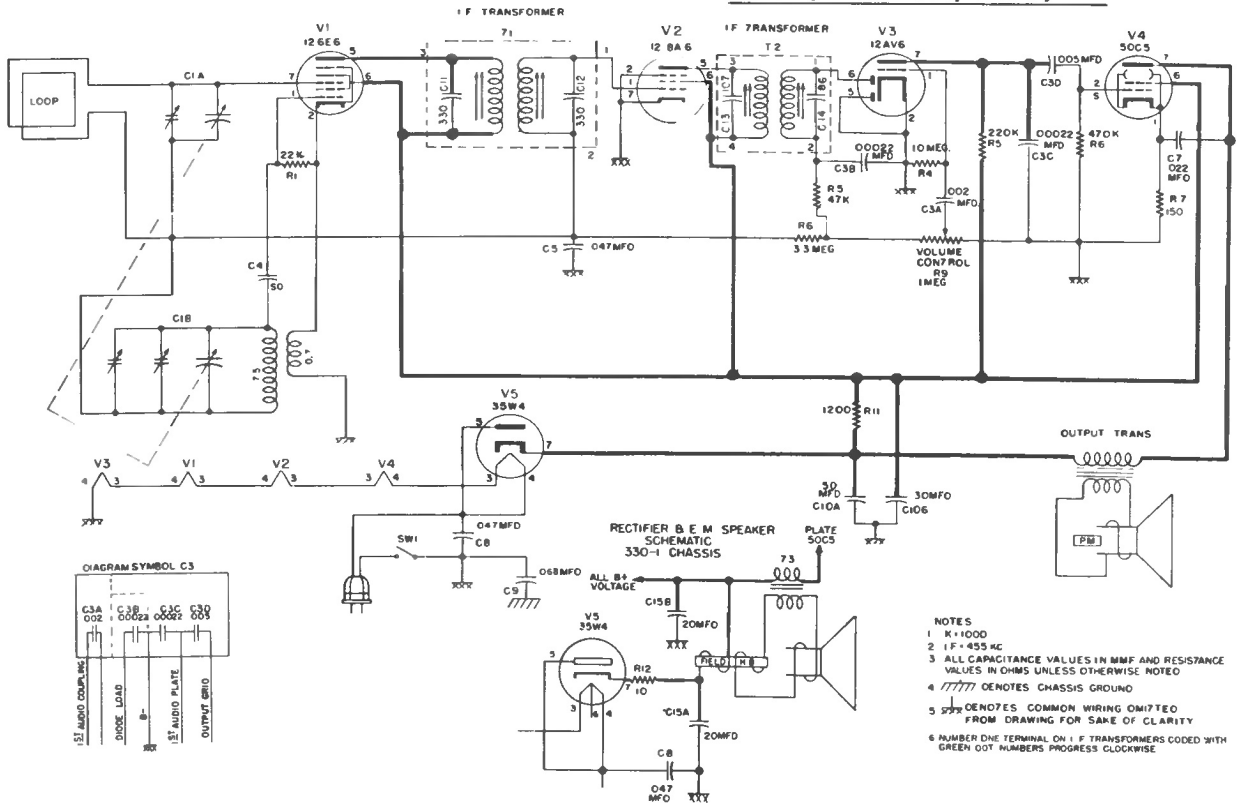

CROSLEY

MODELS 11-114U, 11-115U, 11-116U,
11-117U, 11-118U, 11-119U
* * (Chassis 330, 330-1)

SCHEMATIC DIAGRAM: CHASSIS 330, 330-1 (Early Production Sets)

* * Chassis 330 is equipped with a P. M. Speaker

Chassis 330-1 is equipped with an E. M. Speaker

CHASSIS 330, 330-1 (Later Production)

CHASSIS, TOP VIEW