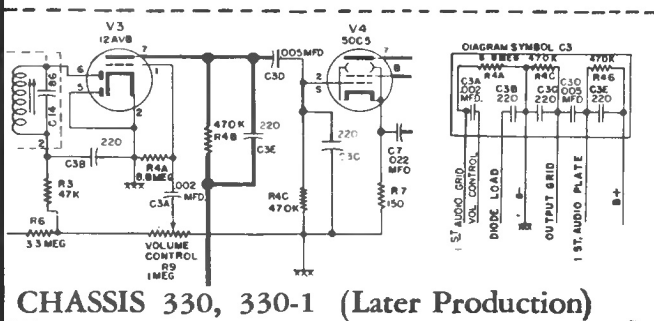

CROSLEY

MODELS 11-114U, 11-115U, 11-116U,
11-117U, 11-118U, 11-119U
* * (Chassis 330, 330-1)

SCHEMATIC DIAGRAM: CHASSIS 330, 330-1 (Early Production Sets)

* * Chassis 330 is equipped with a P. M. Speaker

Chassis 330-1 is equipped with an E. M. Speaker

CHASSIS 330, 330-1 (Later Production)

CHASSIS, TOP VIEW