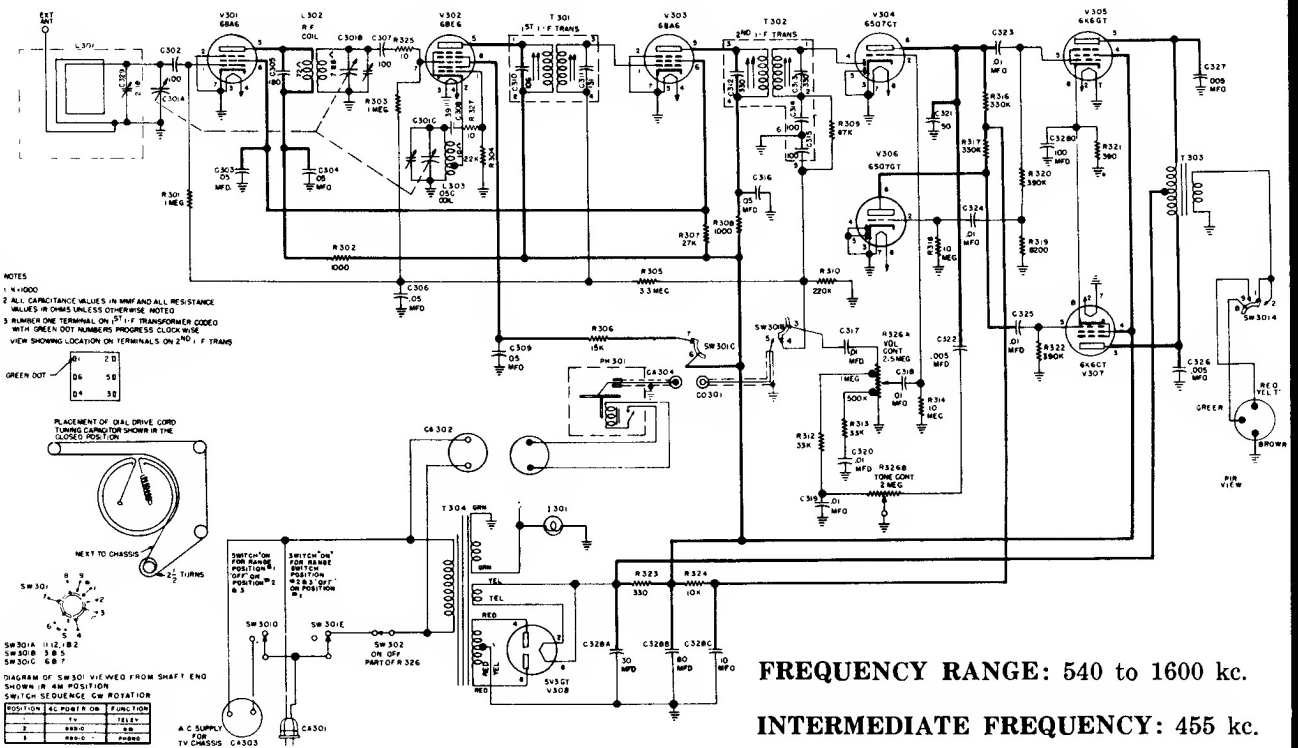

## RADIO CHASSIS 332—PHONO UNIT V-950 USED IN MODELS 11-444MU, 11-474BU

SOCKET VOLTAGE CHART