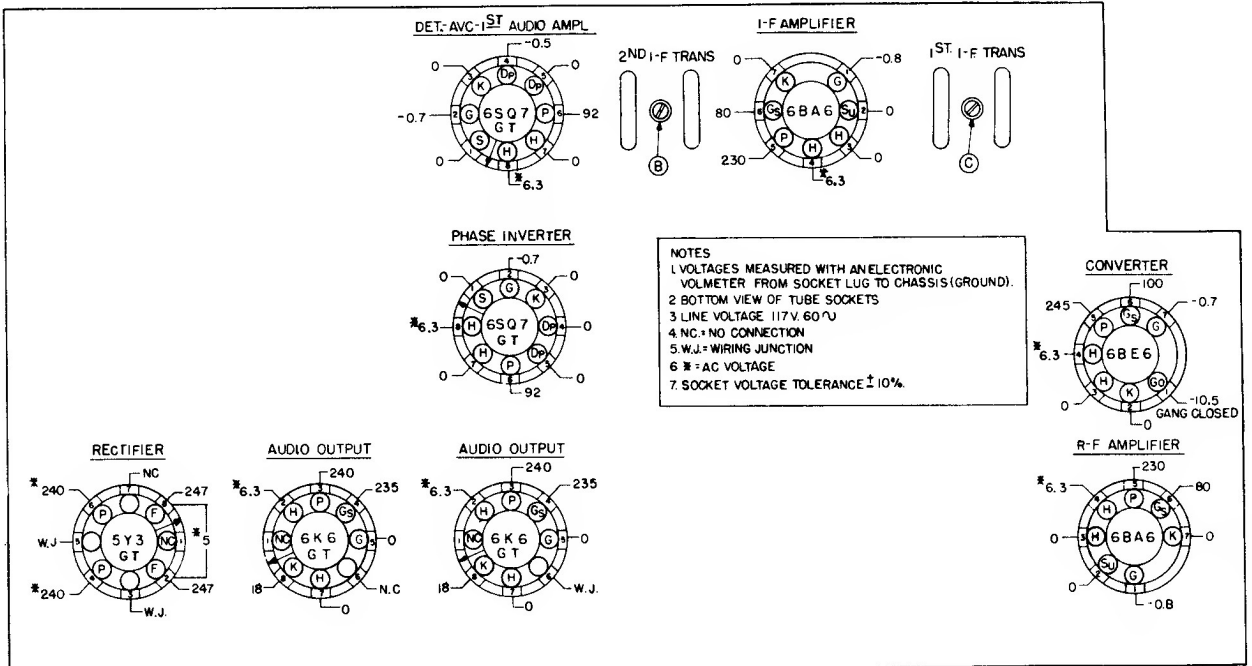

## RADIO CHASSIS 332—PHONO UNIT V-950 USED IN MODELS 11-444MU, 11-474BU

SOCKET VOLTAGE CHART