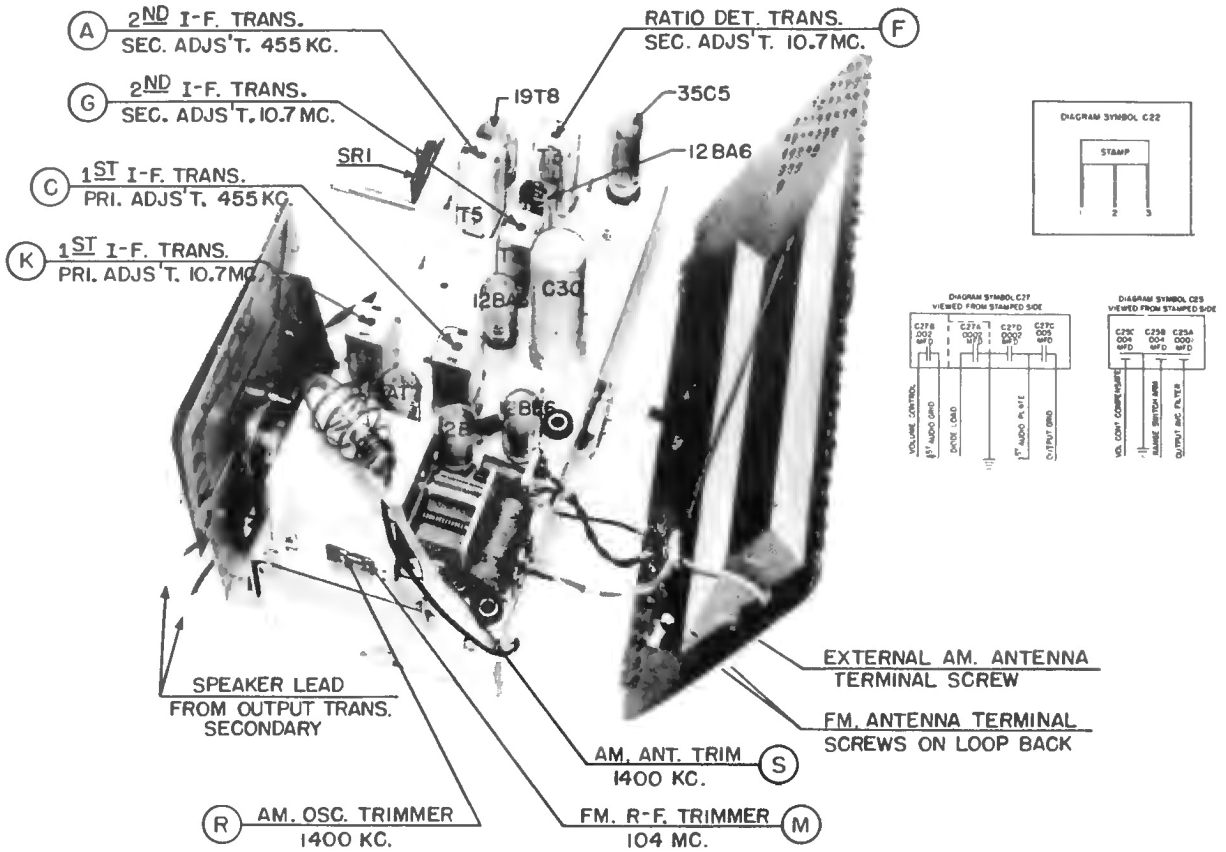

CROSLEY

Models: E30BE, E30GN, E30MN, E30TN,
Chassis 30E, 30E-1

CHASSIS TOP VIEW SHOWING ALIGNMENT ADJUSTMENTS