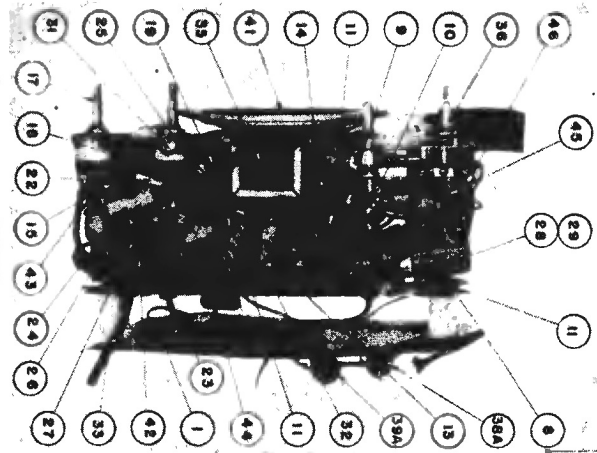

SET SIGNAL GENERATOR AT	SET GANG	LOOP DISTANCE	ADJUST TRIMMER	TUNE FOR	OPERATION
455 KC	Meshed	Close	12a 12b 16a 16b	Max.	Align-- I.F.
1720 KC	Fully Open	Close	2b	Max.	Align Oscillator
1400 KC	1400 KC	Close	2a	Max.	Align - R.F.