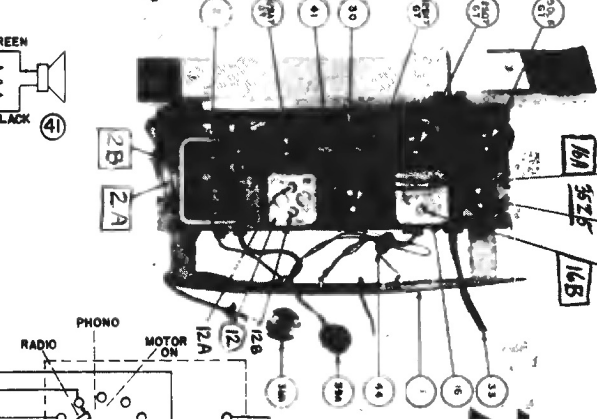

SET SIGNAL GENERATOR AT	SET GANG	LOOP DISTANCE	ADJUST TRIMMER	TUNE FOR	OPERATION
455 KC	Meshed	Close	12a 12b 16a 16b	Max.	Align-- I.F.
1720 KC	Fully Open	Close	2b	Max.	Align Oscillator
1400 KC	1400 KC	Close	2a	Max.	Align - R.F.