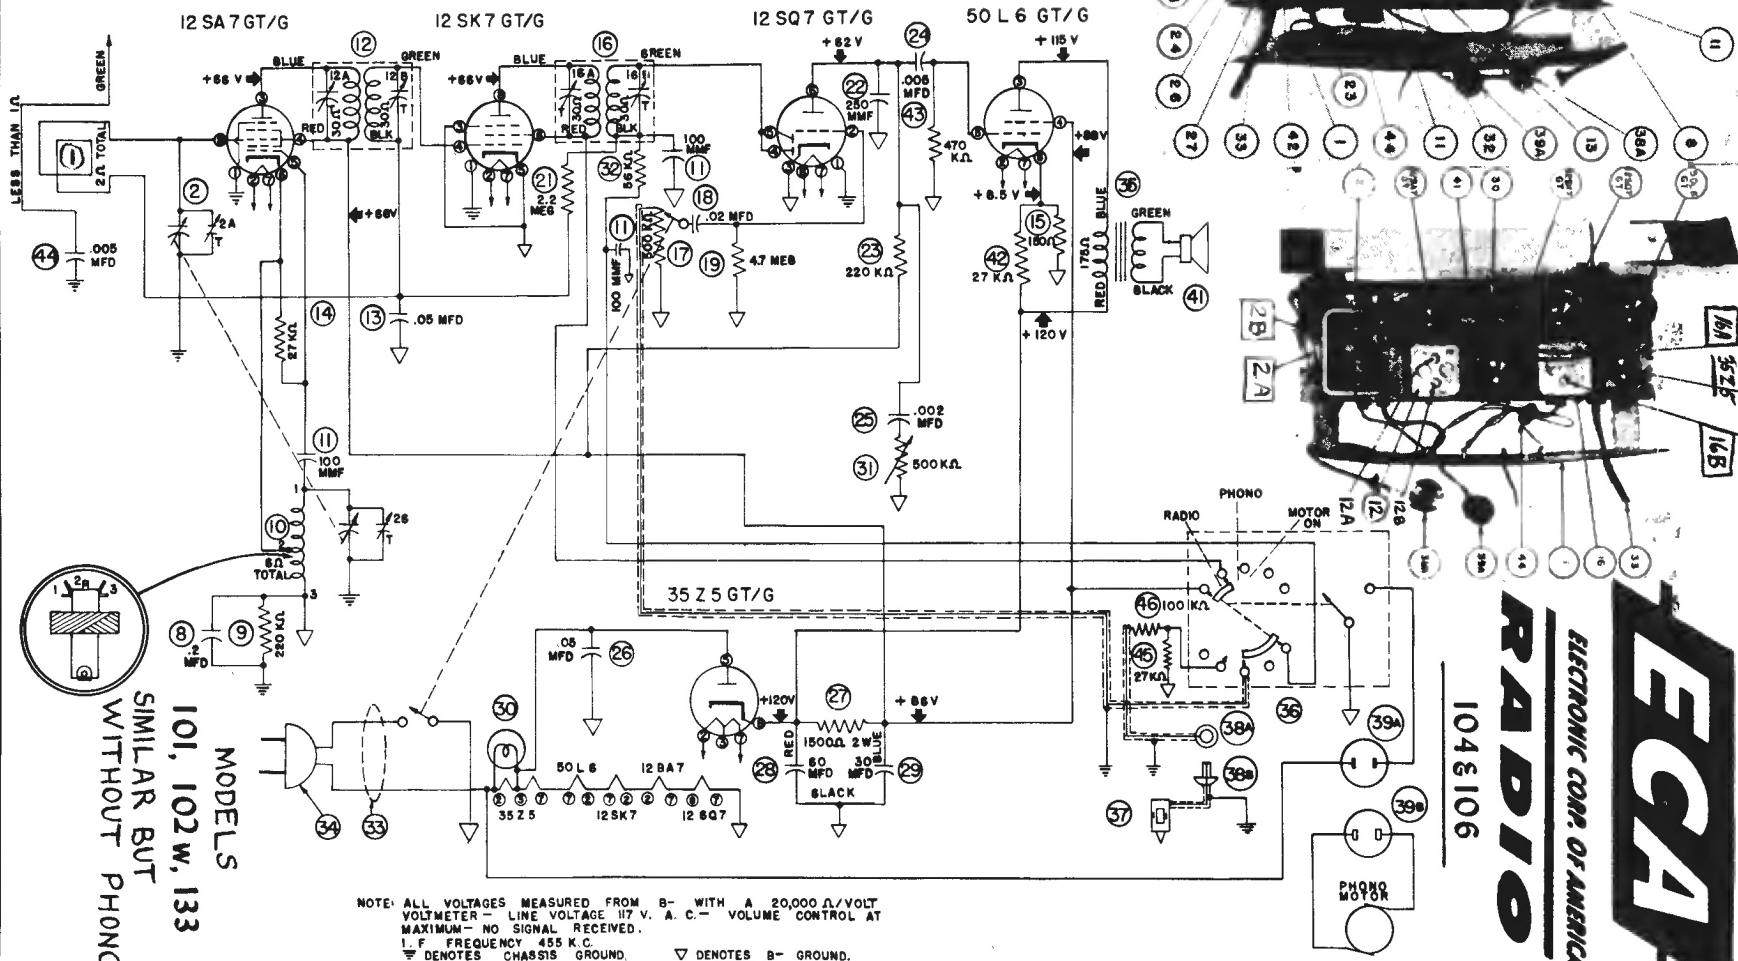

SET SIGNAL GENERATOR AT	SET GANG	LOOP DISTANCE	ADJUST TRIMMER	TUNE FOR	OPERATION
455 KC	Meshed	Close	12a 12b 16a 16b	Max.	Align-- I.F.
1720 KC	Fully Open	Close	2b	Max.	Align Oscillator
1400 KC	1400 KC	Close	2a	Max.	Align - R.F.