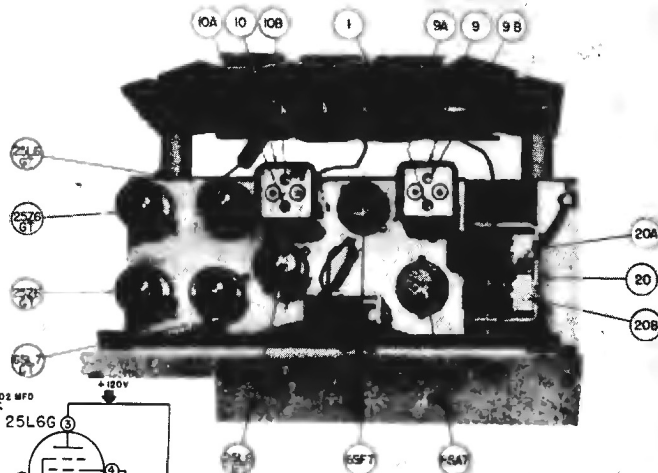

SET SIGNAL GENERATOR AT	SET GANG	LOOP DISTANCE	ADJUST TRIMMER	TUNE FOR
455 KC	Meshed	Close	9a 9b 10a 10b	Max.
1720 KC	Fully Open	Close	20a	Max.
1400 KC	1400 KC	Close	20b	Max.

ECA
 ELECTRONIC CORP. OF AMERICA
RADIO
 108