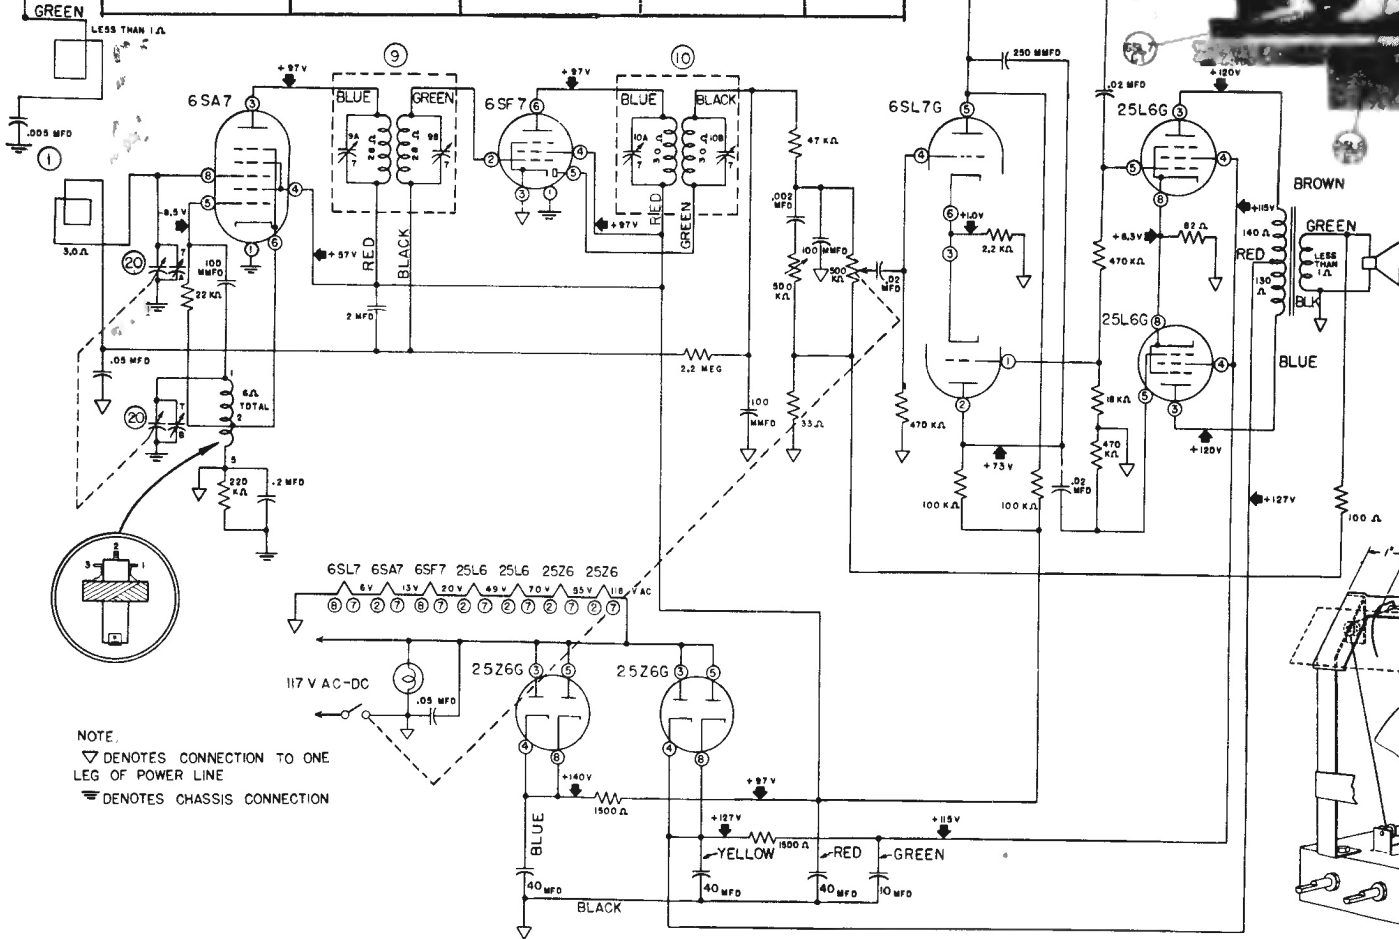

SET SIGNAL GENERATOR AT	SET GANG	LOOP DISTANCE	ADJUST TRIMMER	TUNE FOR
455 KC	Meshed	Close	9a 9b 10a 10b	Max.
1720 KC	Fully Open	Close	20a	Max.
1400 KC	1400 KC	Close	20b	Max.

ECA
 ELECTRONIC CORP. OF AMERICA
RADIO
 108