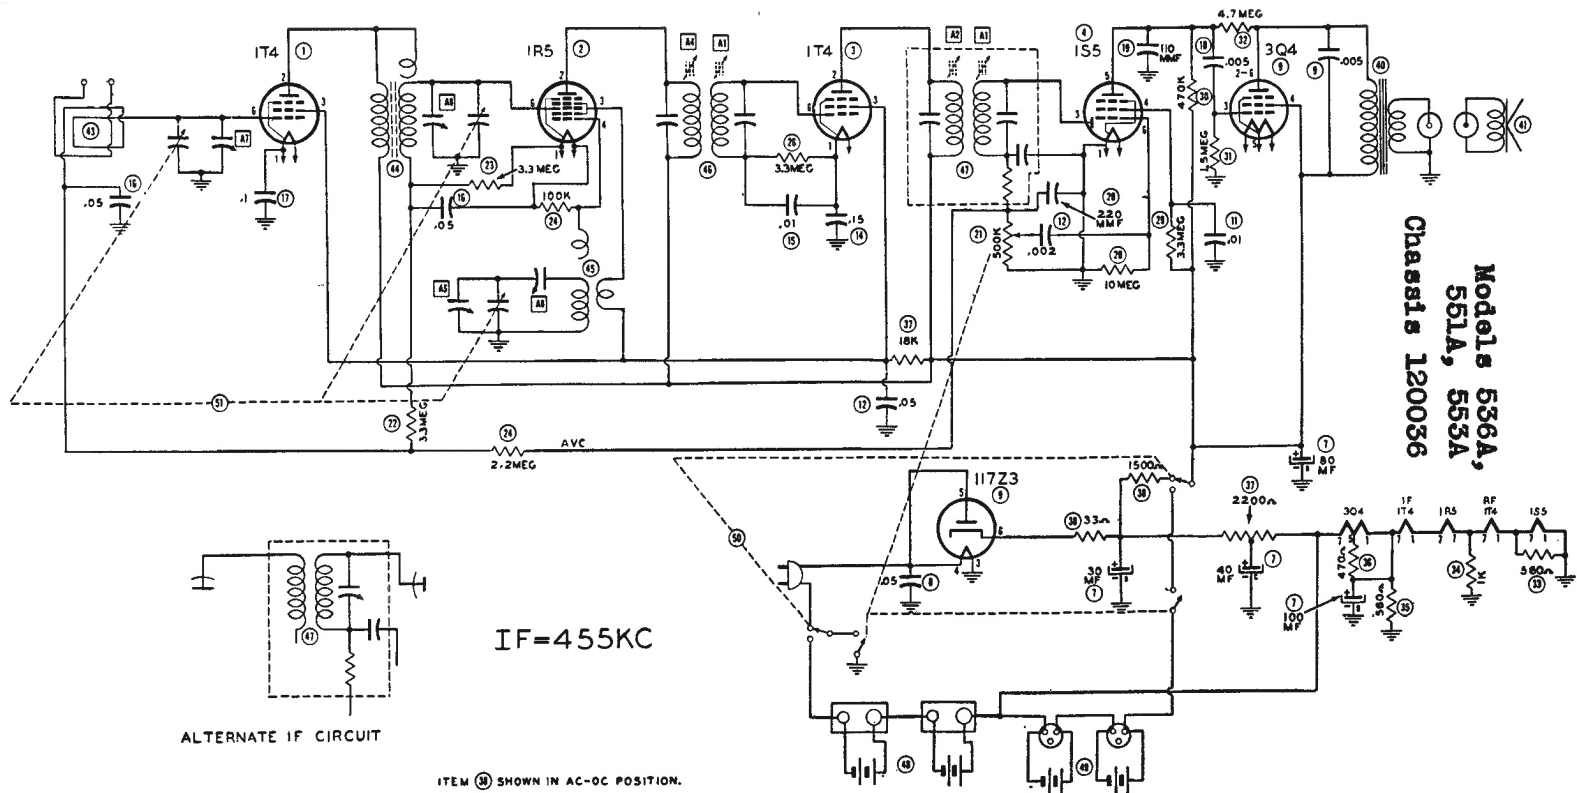

Emerson Radio

Models 536A,
551A, 553A
Chassis 120036

IF=455KC

ALTERNATE IF CIRCUIT

ITEM (M) SHOWN IN AC-DC POSITION.