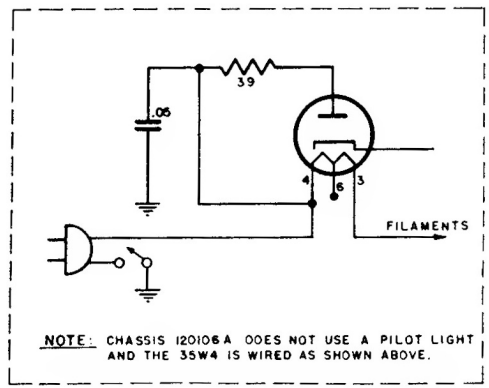

# Emerson Radio

**MODEL: 636**  
CHASSIS MODEL: 120106-A

$IF = 455 KC.$

**NOTE:** CHASSIS 120106A DOES NOT USE A PILOT LIGHT AND THE 35W4 IS WIRED AS SHOWN ABOVE.

DIAL CORD DRIVE