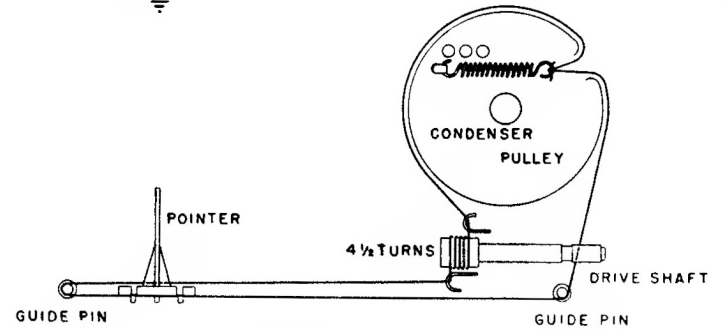

# Emerson Radio

**MODEL: 636**  
CHASSIS MODEL: 120106-A

$IF = 455 KC.$

**NOTE:** CHASSIS 120106A DOES NOT USE A PILOT LIGHT AND THE 35W4 IS WIRED AS SHOWN ABOVE.

DIAL CORD DRIVE