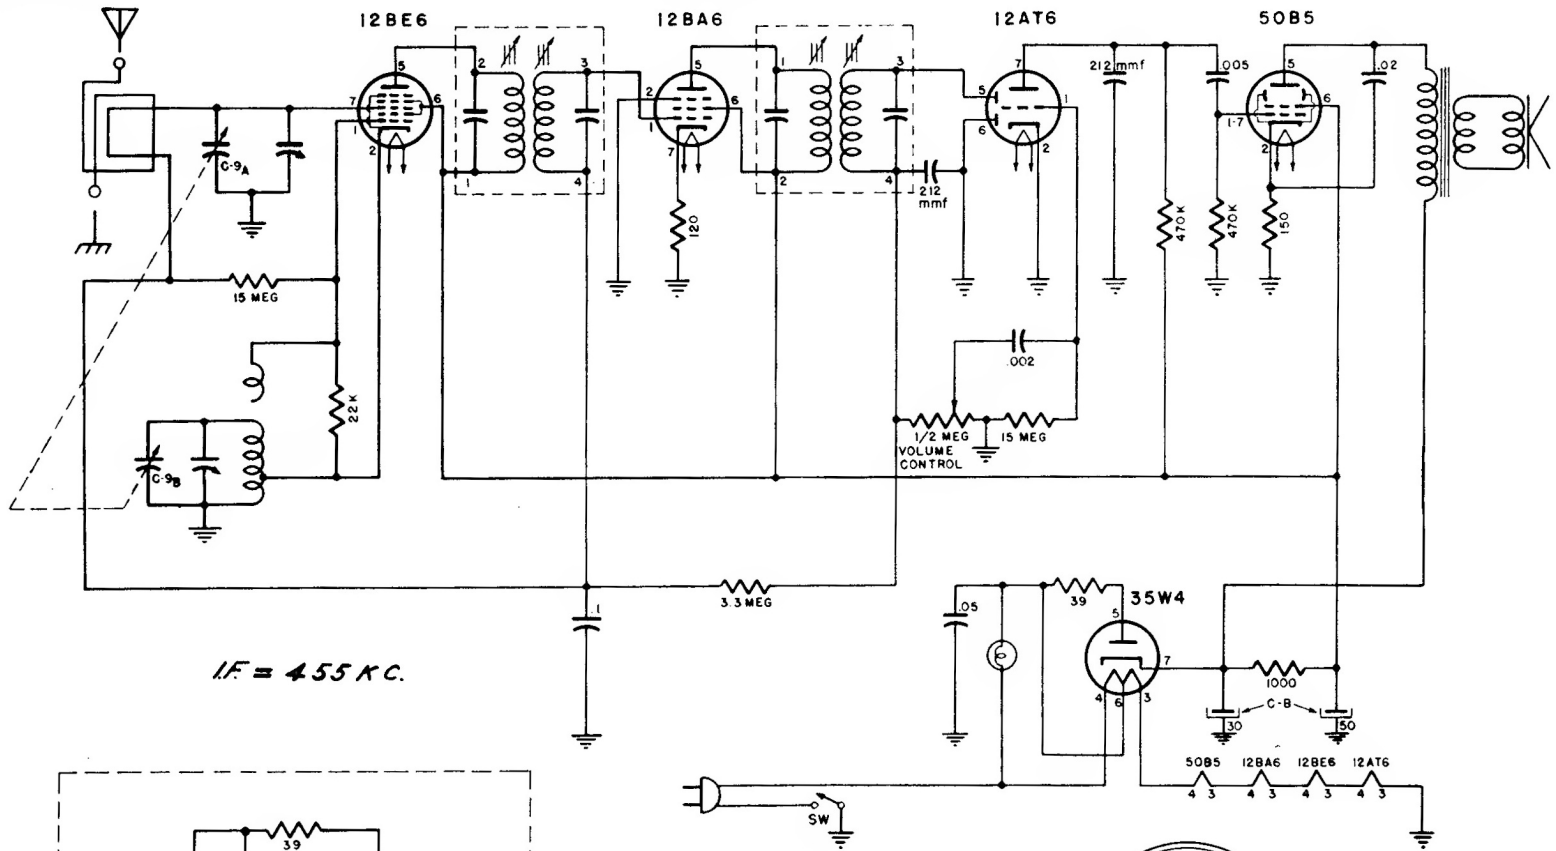

# Emerson Radio

**MODEL: 636**  
CHASSIS MODEL: 120106-A

$IF = 455 KC.$

**NOTE:** CHASSIS 120106A DOES NOT USE A PILOT LIGHT AND THE 35W4 IS WIRED AS SHOWN ABOVE.

DIAL CORD DRIVE