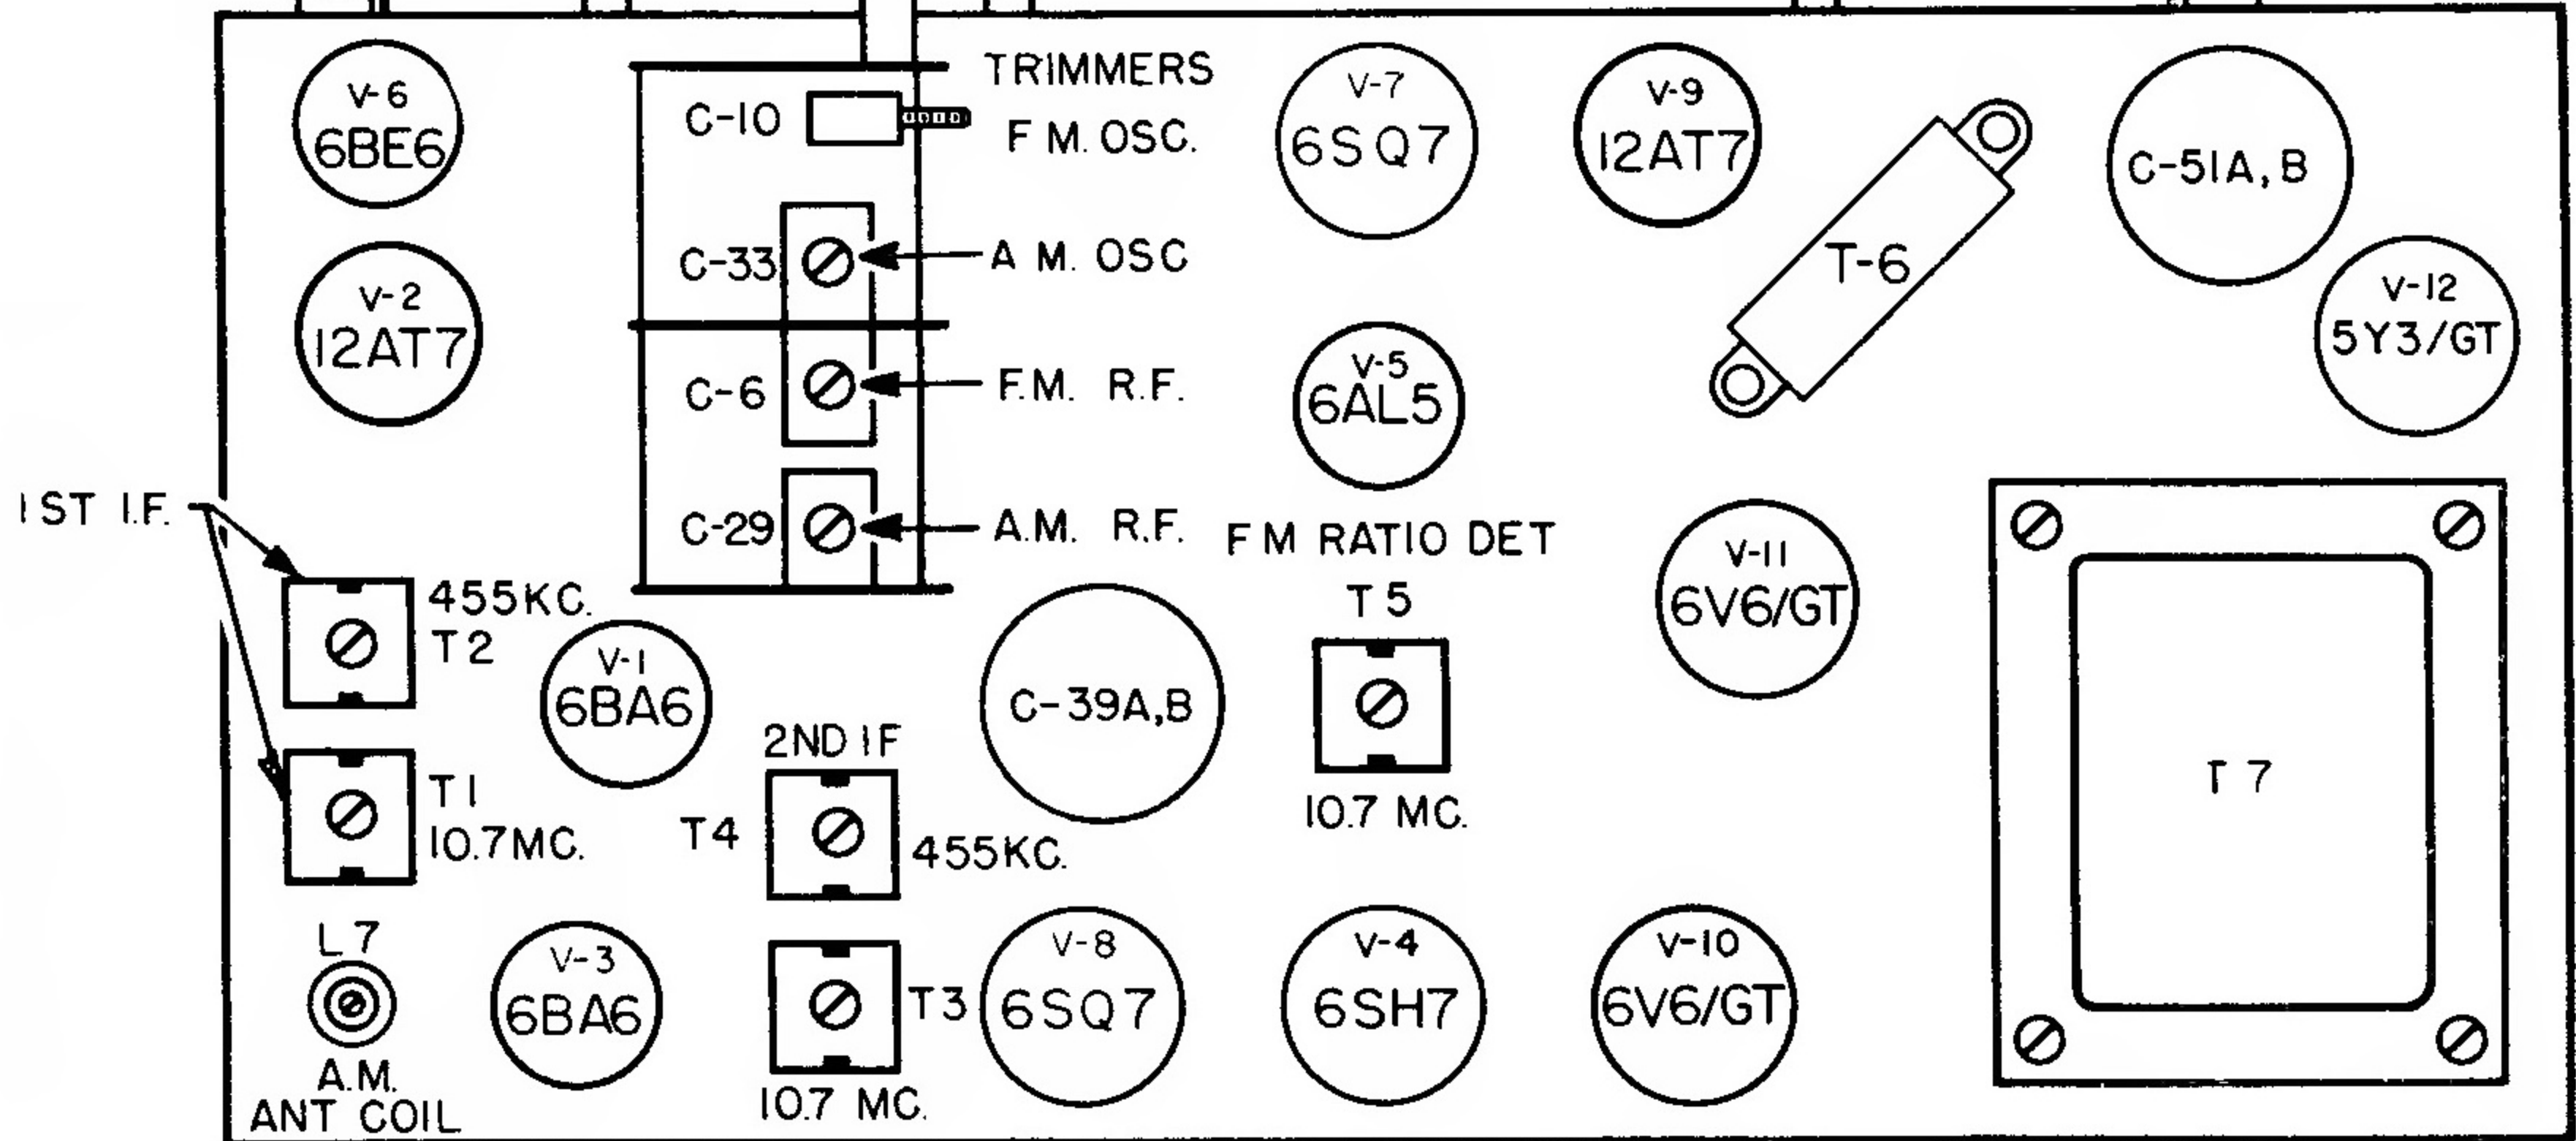

The tuning ranges are:
 A.M.—535 Kc. to 1720 Kc.
 F.M.—88 Mc. to 108 Mc.

ESPEY MANUFACTURING CO., Inc.

MODEL 7C
AM-FM RECEIVER

TS: ONLY
 COLORED DOT
 BOTTOM VIEW
 TOP VIEW
 ADJUST TOP FOR LUCS 1 & 2
 ADJUST BOTTOM FOR LUCS 3 & 4

PINS TO BE USED FOR ATTACHMENT ONLY
 A - GROUND
 F - A V C
 E - F. M. DETECTOR

**Espey Mfg.
Model 7-C**

TUNING CONTROL
STATION SELECTOR

BAND
SWITCH
(S-1)

VOLUME
CONTROL
(R-32)

TONE CONTROL
ON-OFF
SWITCH
(R-42)
(S-3)

Model No. 7-C

LINE, POWER 105-125 VOLTS 60 CYCLE