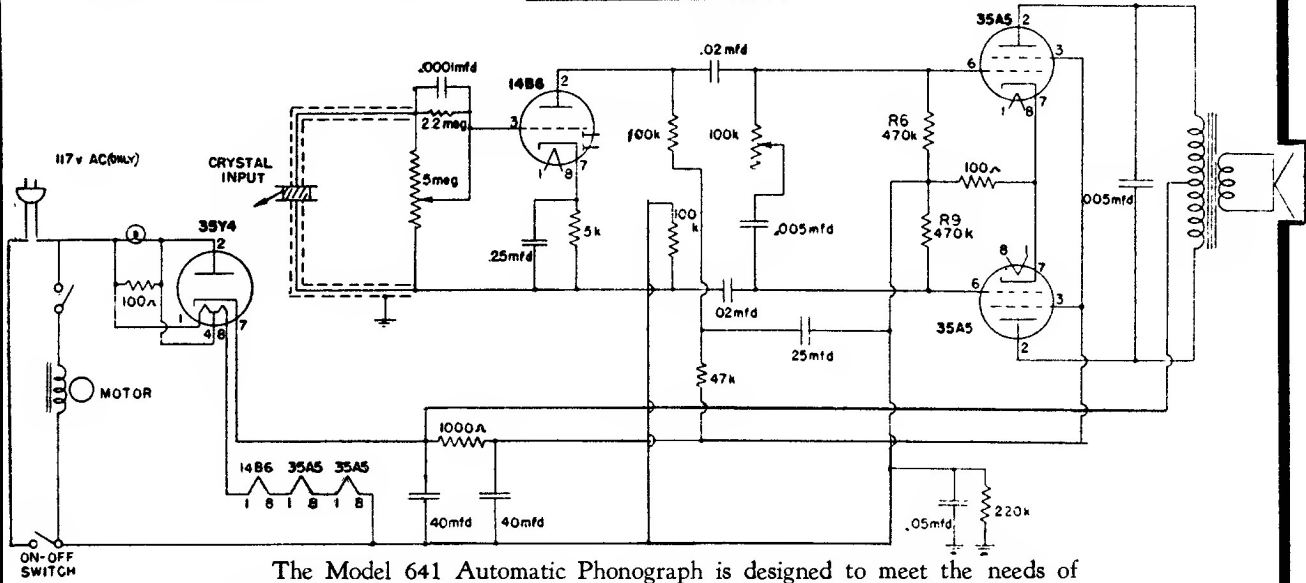

Espey Manufacturing Co. Models 641, 642, Amplifier FJ-91A

The Model 641 Automatic Phonograph is designed to meet the needs of music lovers for a phonograph that is automatic, portable, and complete in itself. The record changer is manufactured by the J. P. Seeburg Corp. It is the most sturdy, foolproof record changer of its type. The changer will play both 10" and 12" records automatically or manually. The tone arm is a feather-light crystal pick up.

The Model 642 Phonograph (non-automatic) incorporates the same features as the Model 641 except that records must be changed manually after each side is played.

The Type FJ-91A Push-Pull Amplifier (used in Models 641 and 642) employs four of the latest type loctal base tubes in a circuit designed to give high fidelity reproduction with more than enough volume to fill a large size room.