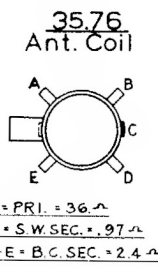

Note
 = chassis
 Band sw. shown in B.C. pos.
 M = thousand

Bottom View of Ballast
 115.41

I. F. Peak = 456 Kc.

FADA RADIO & ELECTRIC CO.	
LONG ISLAND CITY, N. Y.	
MODEL 360	
DRAWN BY MHD JP	DATE 8-31-37
CHECKED BY B 7/1/37	APPROVED BY FAA