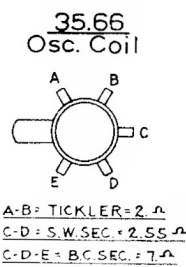

Note
 = chassis
 Band sw. shown in B.C. pos.
 M = thousand

Bottom View of Ballast
 115.41

I. F. Peak = 456 Kc.

FADA RADIO & ELECTRIC CO.	
LONG ISLAND CITY, N. Y.	
MODEL 360	
DRAWN BY MHD JP	DATE 8-31-37
CHECKED BY B 7/1/37	APPROVED BY FAA