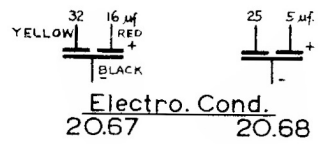

Note
 = chassis
 Band sw. shown in B.C. pos.
 M = thousand

Bottom View of Ballast
 115.41

I. F. Peak = 456 Kc.

FADA RADIO & ELECTRIC CO.	
LONG ISLAND CITY, N. Y.	
MODEL 360	
DRAWN BY MHD JP	DATE 8-31-37
CHECKED BY B 7/1/37	APPROVED BY FAA