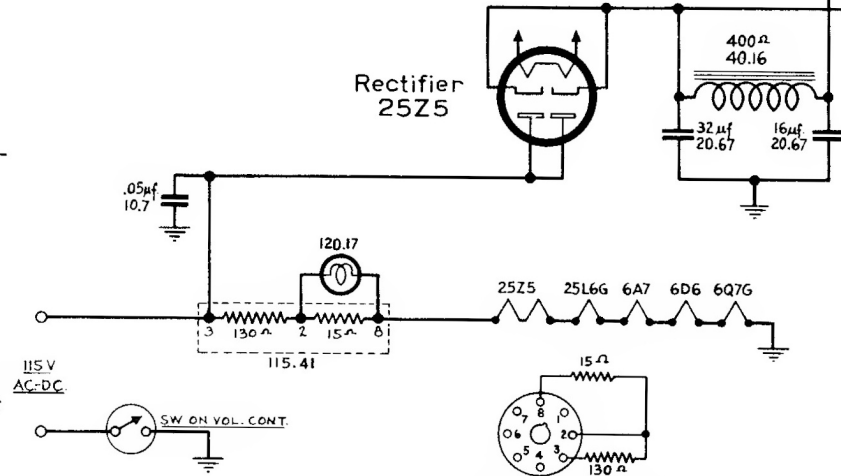

Note
 = chassis
 Band sw. shown in B.C. pos.
 M = thousand

Bottom View of Ballast
 115.41

I. F. Peak = 456 Kc.

FADA RADIO & ELECTRIC CO.	
LONG ISLAND CITY, N. Y.	
MODEL 360	
DRAWN BY MHD JP	DATE 8-31-37
CHECKED BY B 7/1/37	APPROVED BY FAA