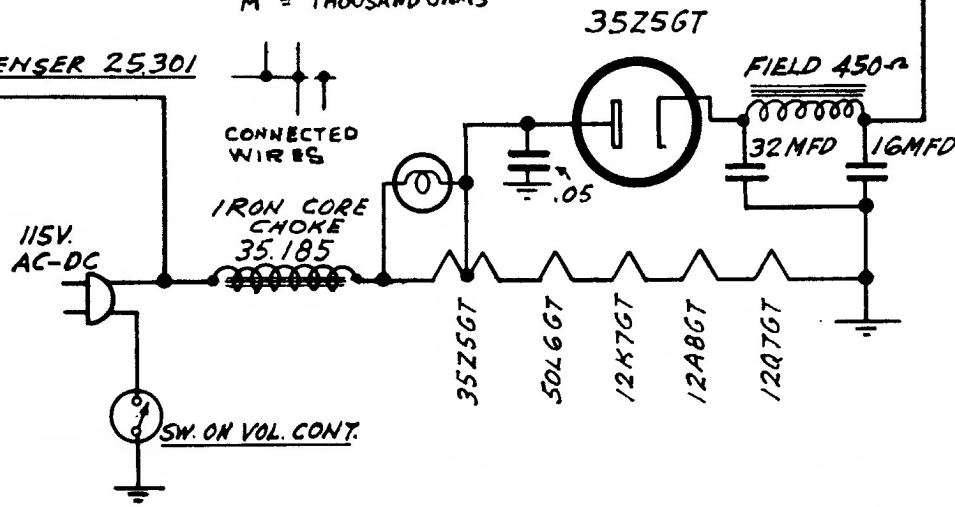

IF = 456 KC VARIABLE CONDENSER 25.301

FADA RADIO & ELECTRIC CO
 LONG ISLAND CITY, N.Y.
 MODEL 53