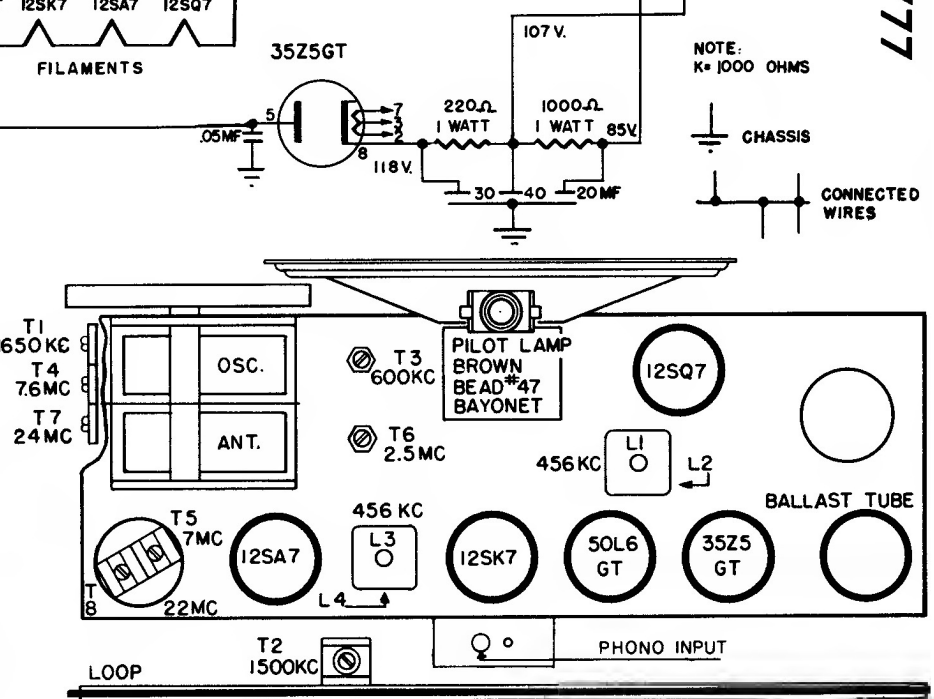

FADA RADIO Model 777

Model 777

VOLTA6E READING TAKEN WITH 20,000 OHMS PER VOLT METER 117 VOLT 60 CYCLE LINE

- ① STANDARD BROADCAST 530-1650 KC
 - ② TROPICAL SHORTWAVE 2.3-7.6 MC
 - ③ FOREIGN SHORTWAVE 7.4-24 MC
 - ④ PHONOGRAPH EXTREME LEFT POSITION
- | | |
|---------------|--------------|
| AC - DC INPUT | BALLAST TUBE |
| 105-125 VOLTS | 117.22 |
| 135-160 VOLTS | 117.35 |
| 210-245 VOLTS | 117.36 |

NOTE: K= 1000 OHMS
CHASSIS
CONNECTED WIRES