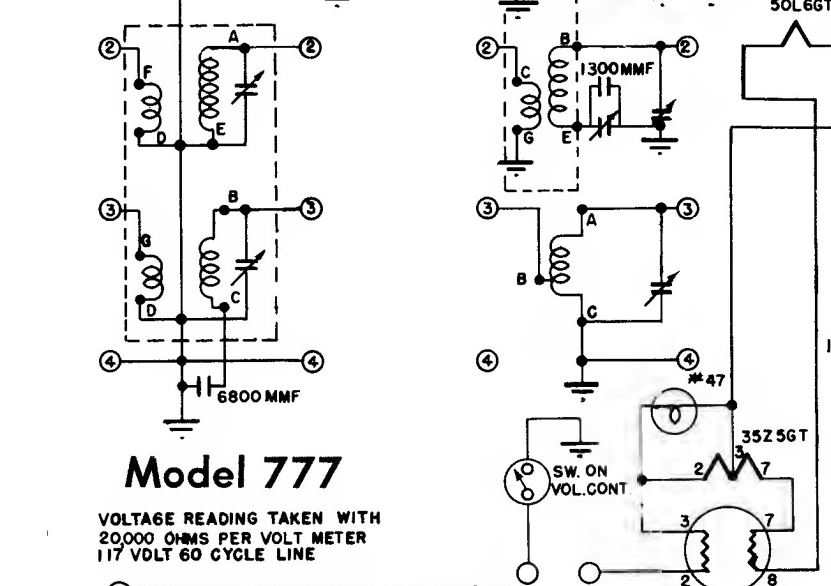

FADA RADIO Model 777

Model 777

VOLTA6E READING TAKEN WITH 20,000 OHMS PER VOLT METER 117 VOLT 60 CYCLE LINE

- ① STANDARD BROADCAST 530-1650 KC
 - ② TROPICAL SHORTWAVE 2.3-7.6 MC
 - ③ FOREIGN SHORTWAVE 7.4-24 MC
 - ④ PHONOGRAPH EXTREME LEFT POSITION
- | | |
|---------------|--------------|
| AC - DC INPUT | BALLAST TUBE |
| 105-125 VOLTS | 117.22 |
| 135-160 VOLTS | 117.35 |
| 210-245 VOLTS | 117.36 |

NOTE: K= 1000 OHMS
CHASSIS
CONNECTED WIRES