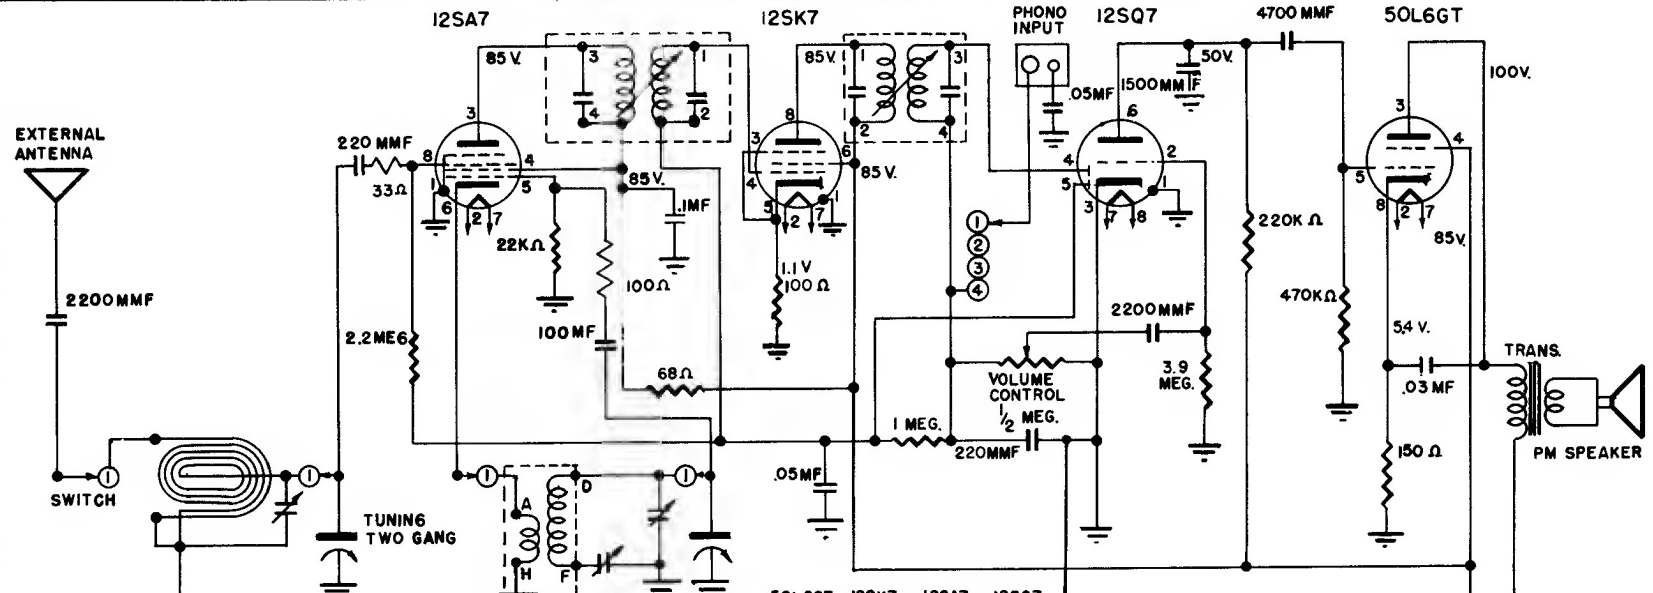

FADA RADIO Model 777

Model 777

VOLTA6E READING TAKEN WITH 20,000 OHMS PER VOLT METER 117 VOLT 60 CYCLE LINE

- ① STANDARD BROADCAST 530-1650 KC
 - ② TROPICAL SHORTWAVE 2.3-7.6 MC
 - ③ FOREIGN SHORTWAVE 7.4-24 MC
 - ④ PHONOGRAPH EXTREME LEFT POSITION
- | | |
|---------------|--------------|
| AC - DC INPUT | BALLAST TUBE |
| 105-125 VOLTS | 117.22 |
| 135-160 VOLTS | 117.35 |
| 210-245 VOLTS | 117.36 |

NOTE: K= 1000 OHMS
CHASSIS
CONNECTED WIRES