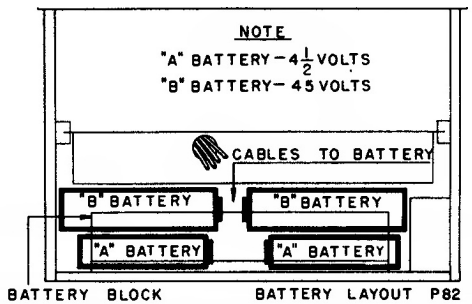

TUNING RANGE 538-1650 KC

**NOTE:**  
 K = 1000 OHMS.    MEG. = 1,000,000 OHMS

GROUND

CONNECTED WIRES

ALL VOLTAGES MEASURED TO COMMON  
 VOLTAGE READINGS TAKEN WITH  
 20,000 OHMS PER VOLT METER  
 117 VOLT 60 CYCLE LINE  
 TUNING RANGE 538-1650 KC