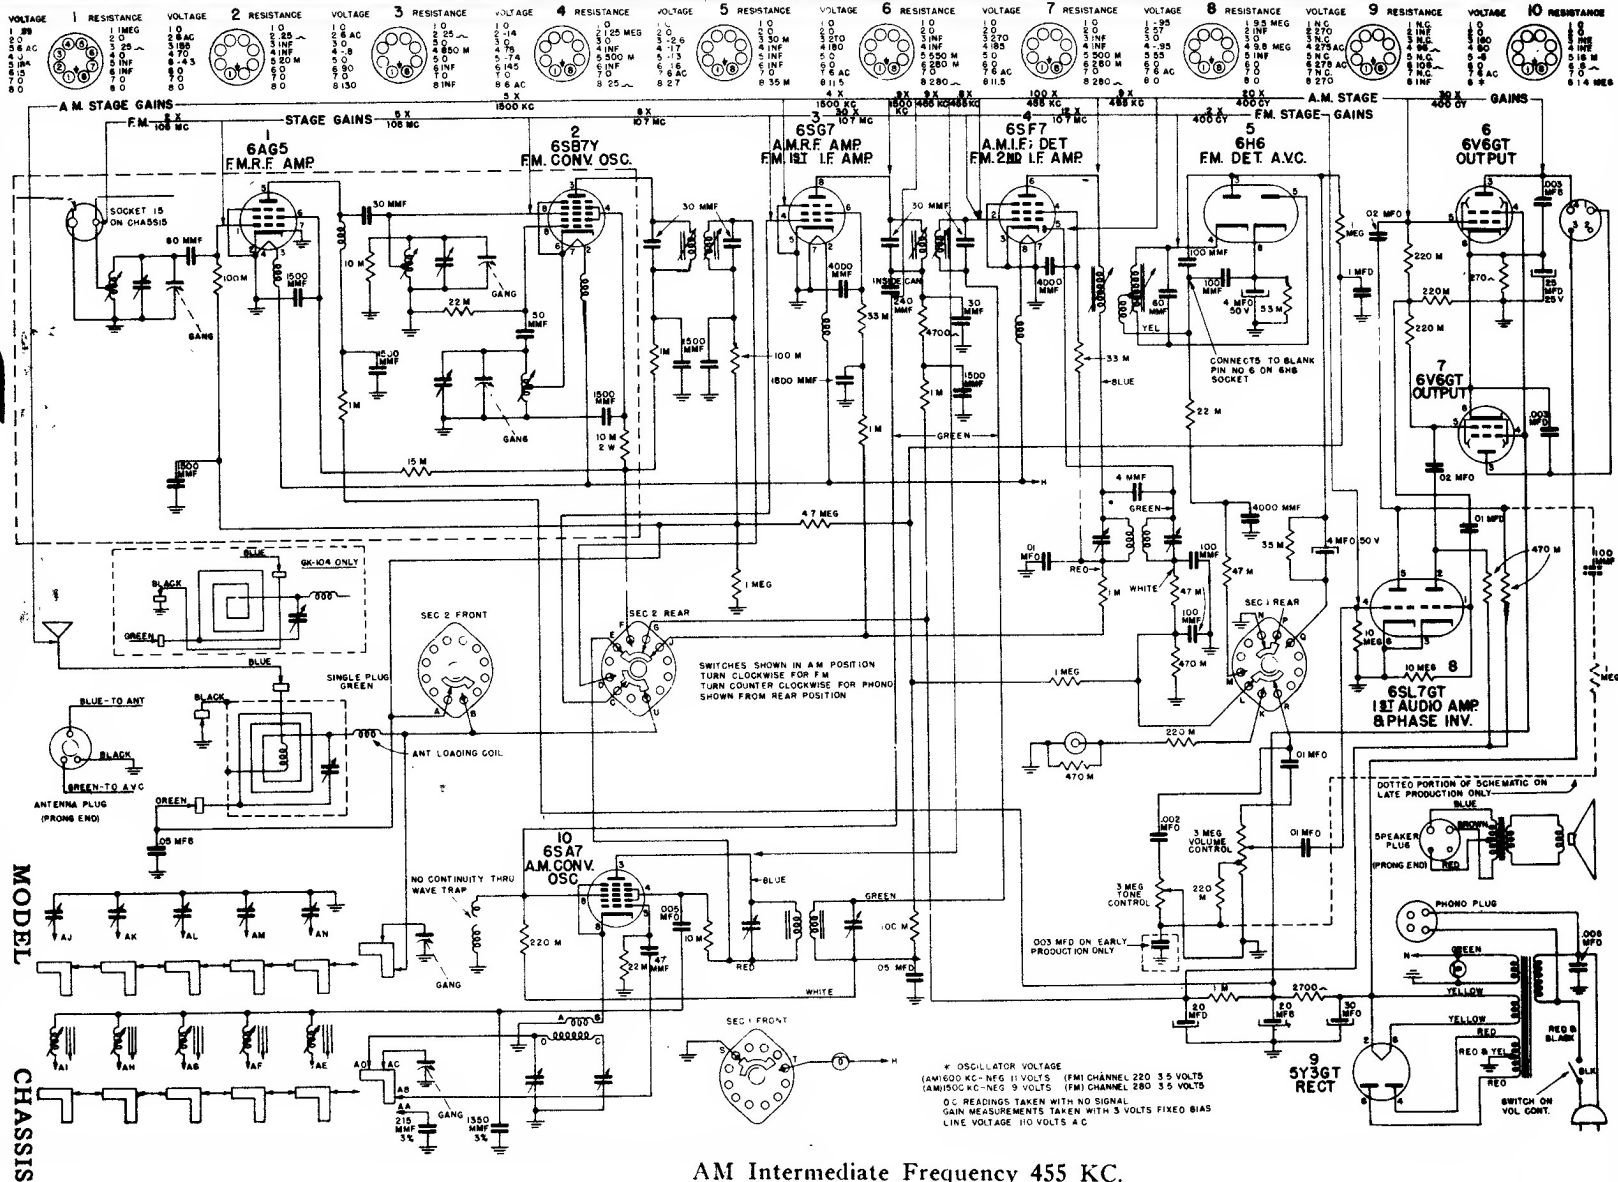

Farnsworth

AM Intermediate Frequency 455 KC.
 FM Intermediate Frequency 10.7 MC.