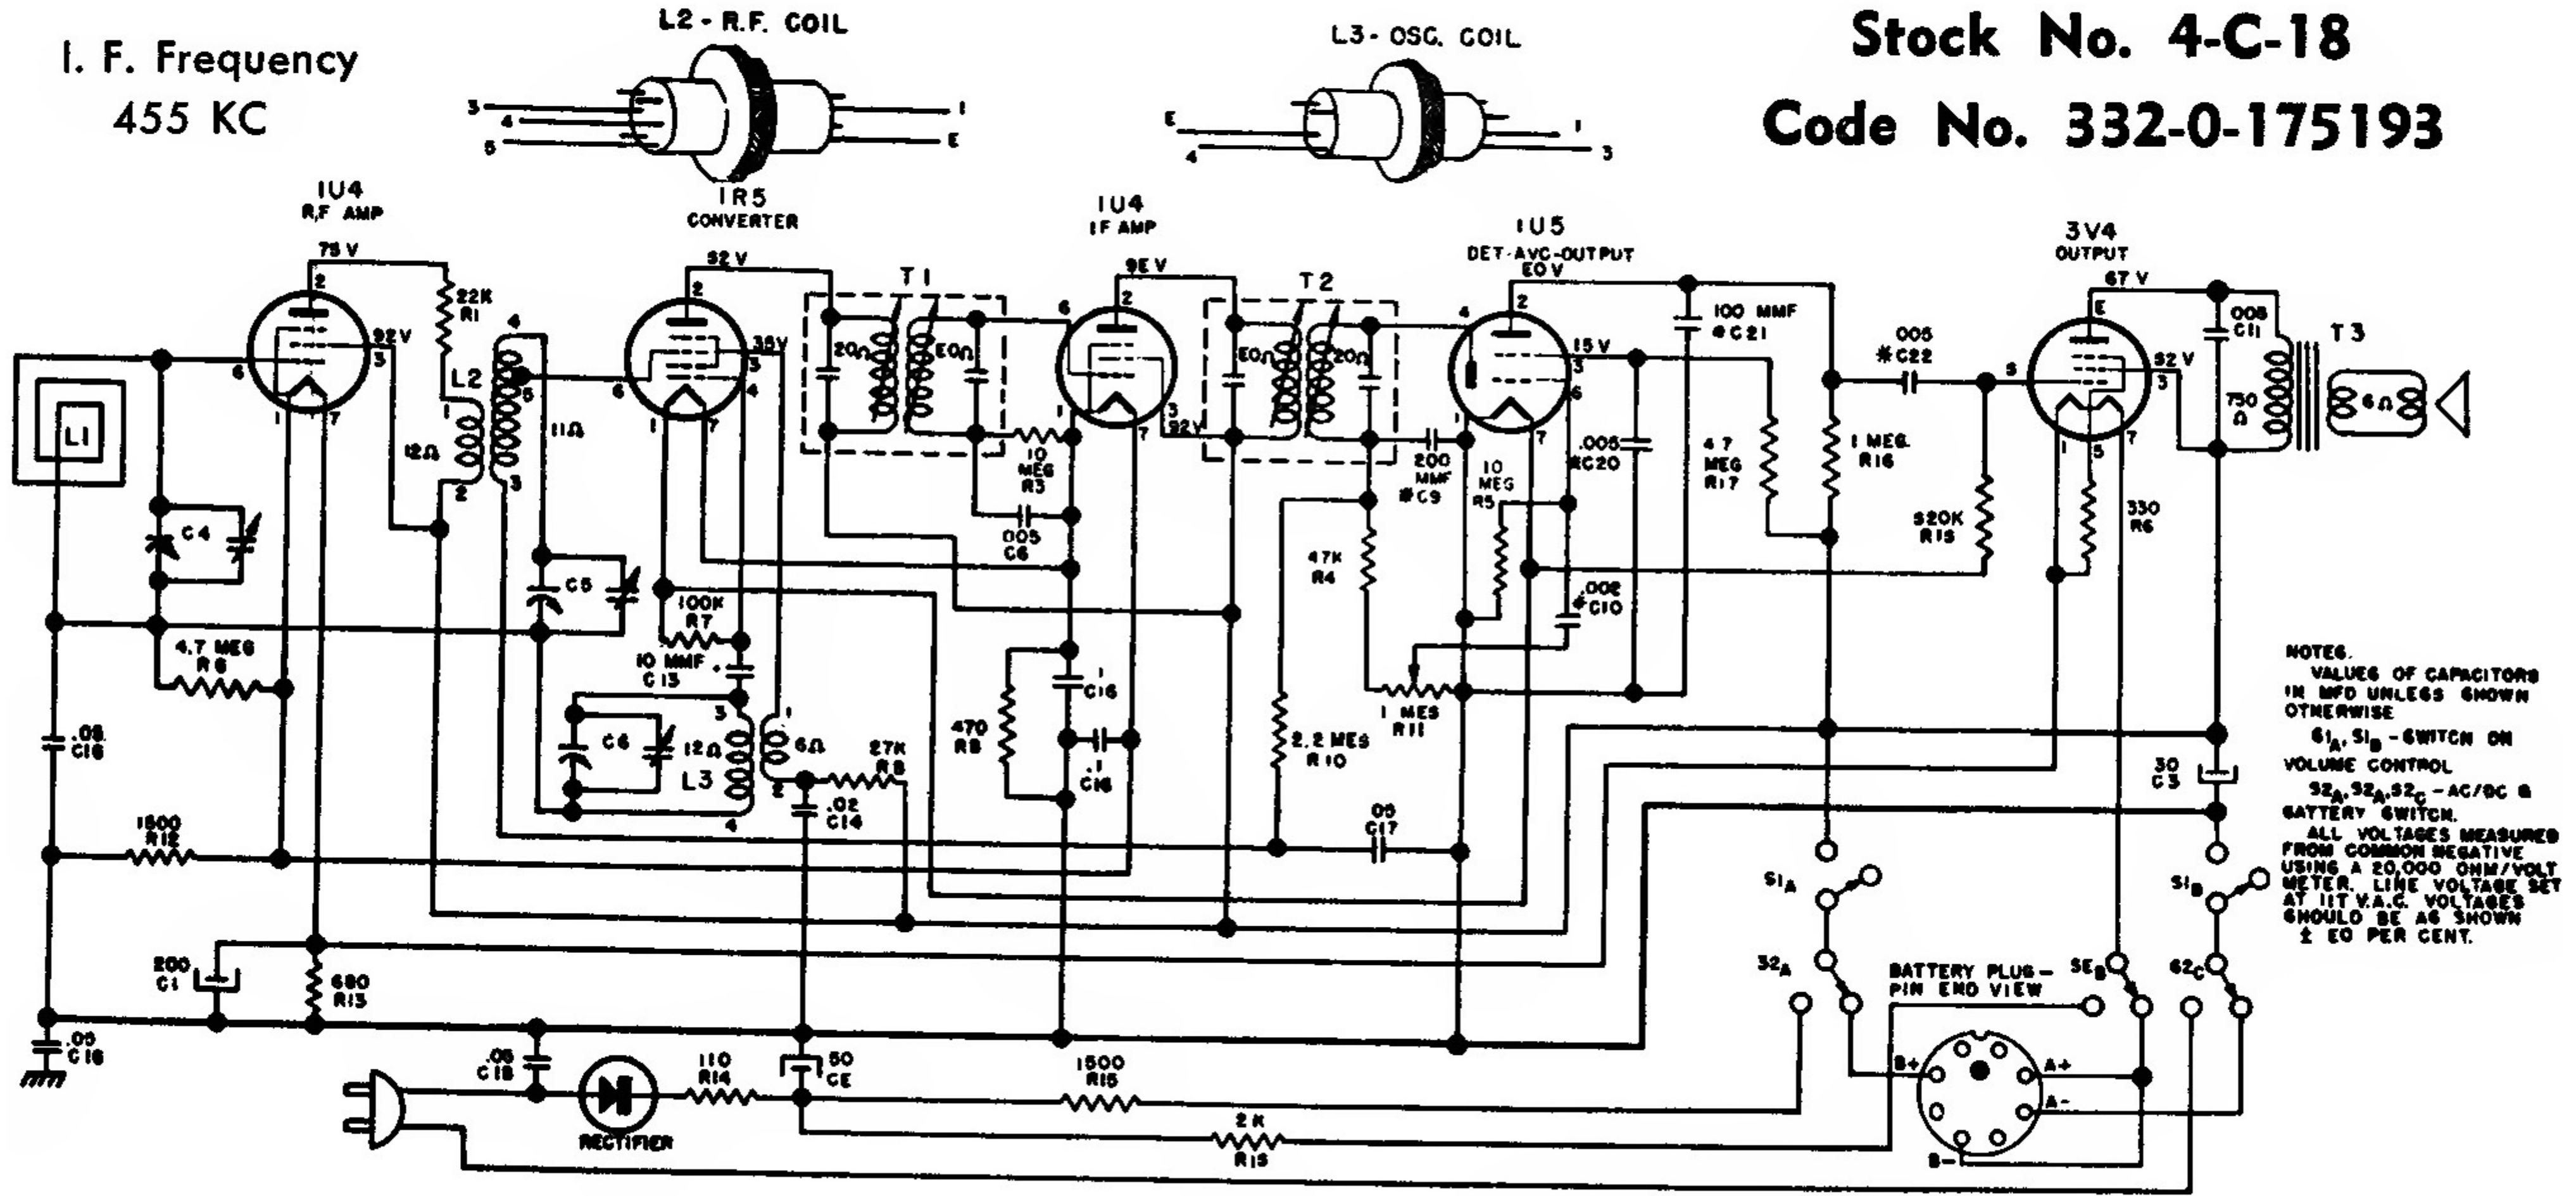

Firestone

I. F. Frequency
455 KC

Stock No. 4-C-18

Code No. 332-0-175193

NOTES.
VALUES OF CAPACITORS
IN MFD UNLESS SHOWN
OTHERWISE
S1A, S1B - SWITCH ON
VOLUME CONTROL
S2A, S2B, S2C - AC/DC &
BATTERY SWITCH.
ALL VOLTAGES MEASURED
FROM COMMON NEGATIVE
USING A 20,000 OHM/VOLT
METER. LINE VOLTAGE SET
AT 117 V.A.C. VOLTAGES
SHOULD BE AS SHOWN
± 50 PER CENT.

* THESE CAPACITORS ARE IN CERAMIC
UNIT PART NUMBER 17-103.