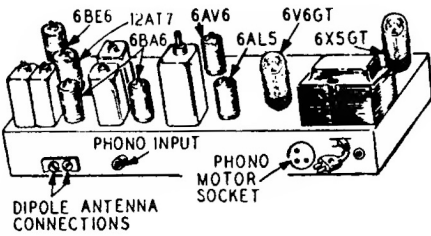

Gamble-Skogmo, Coronado Radio Model 05RA1-43-7755A

Frequency Ranges —
Broadcast 540-1600 KC
Frequency modulation 88-108 MC
Intermediate Frequency —
AM 455 KC — FM 10.7 MC