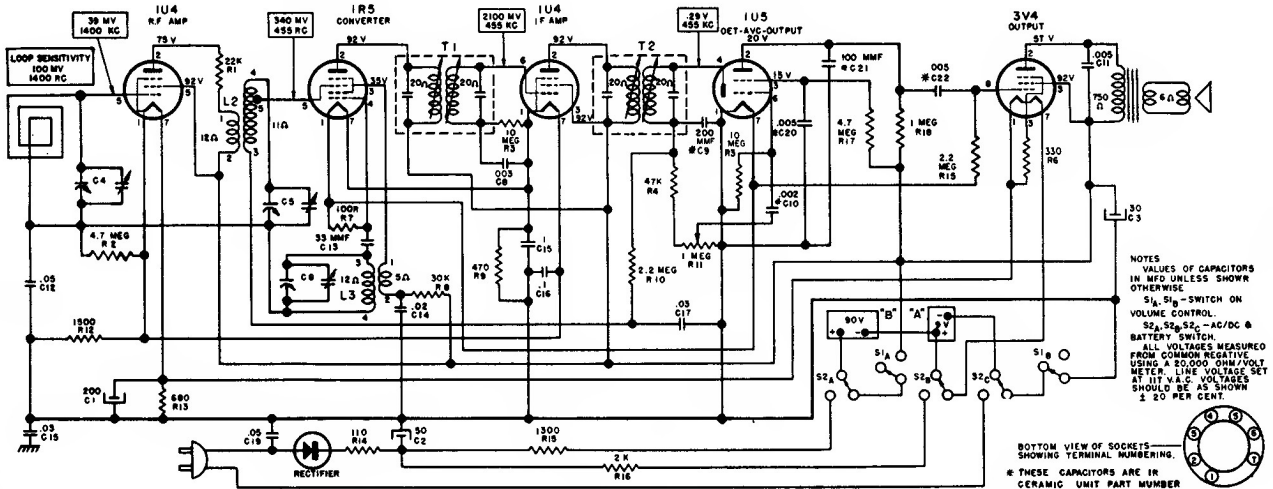

CORONADO RADIO MODEL 05RA4-43-9876A

Bottom Chassis View.

Sets with the
suffix "B" in-
stead of "A",
use 1L4 tubes
instead of 1U4,
and a switch
operated by
power plug and
chassis socket.