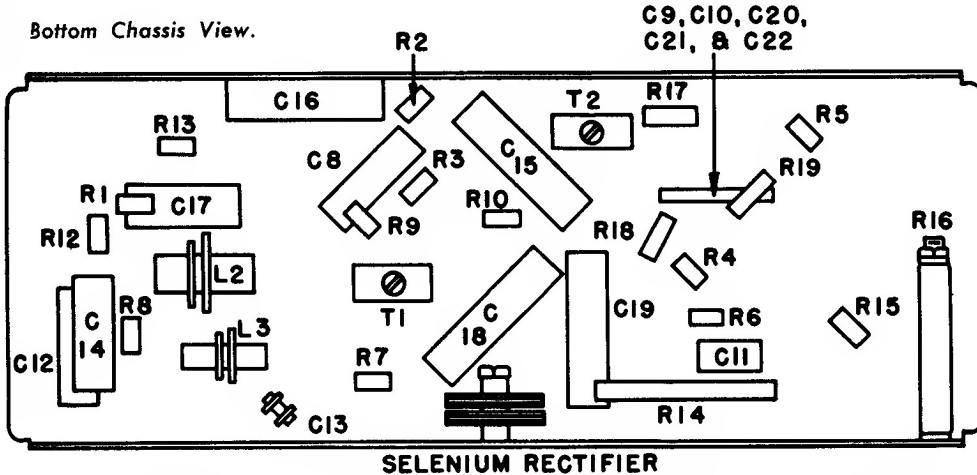

CORONADO RADIO MODEL 05RA4-43-9876A

Bottom Chassis View.

Sets with the
suffix "B" in-
stead of "A",
use 1L4 tubes
instead of 1U4,
and a switch
operated by
power plug and
chassis socket.