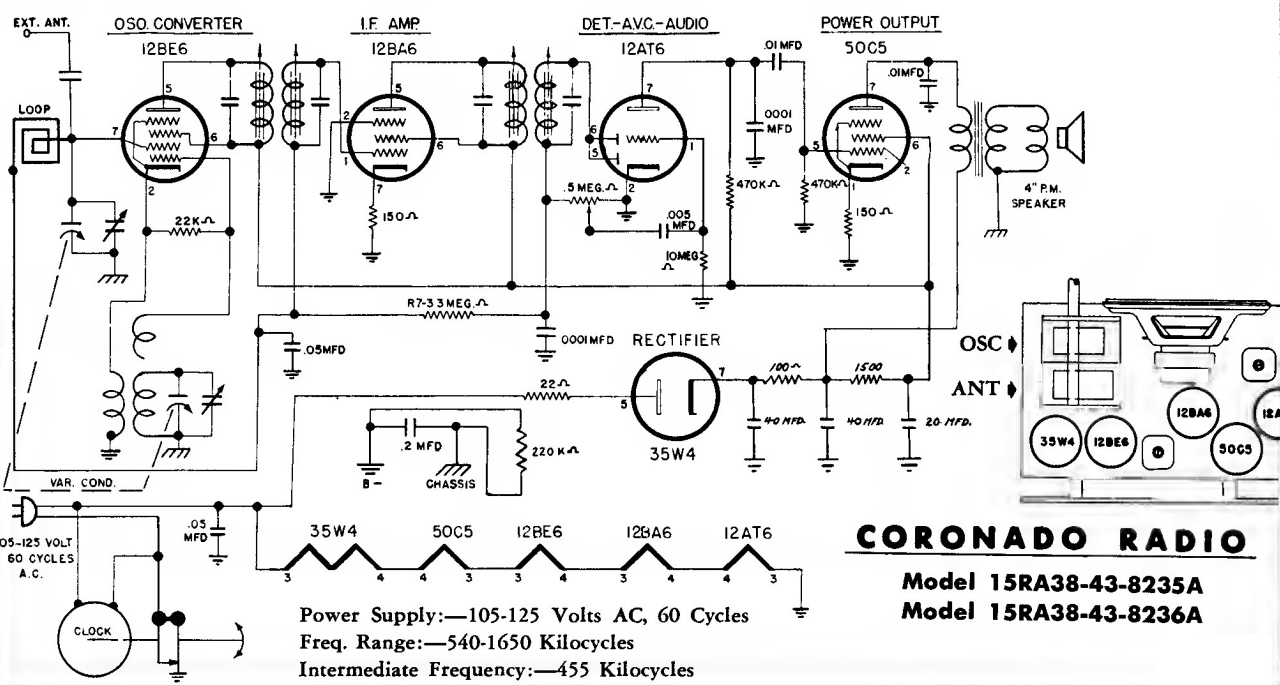

SELENIUM RECTIFIER