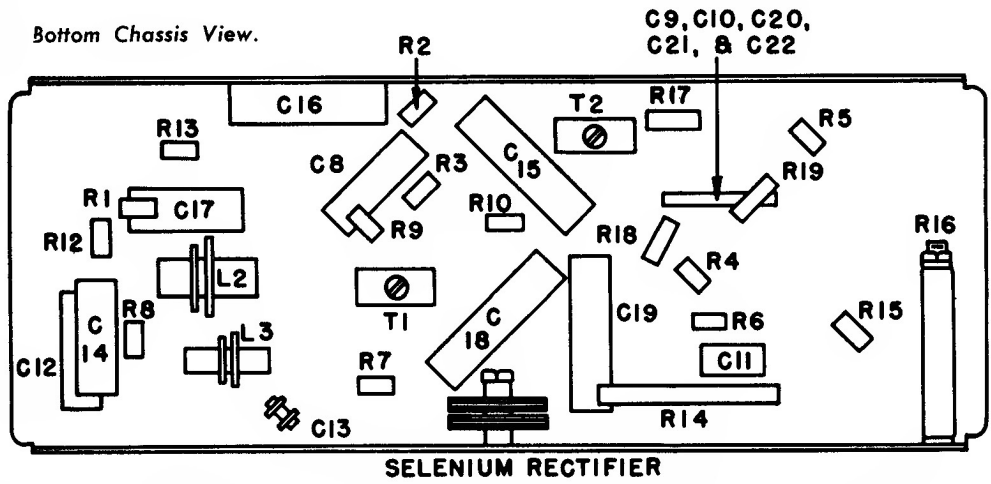

Sets with the
suffix "B" in-
stead of "A",
use 1L4 tubes
instead of 1U4,
and a switch
operated by
power plug and
chassis socket.