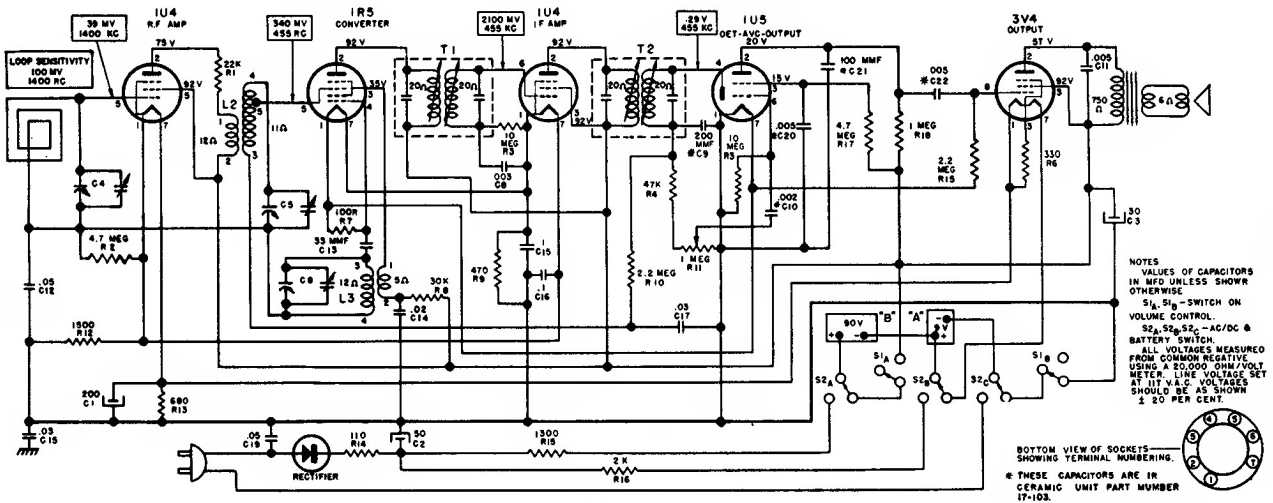

CORONADO RADIO MODEL 05RA4-43-9876A

Bottom Chassis View.