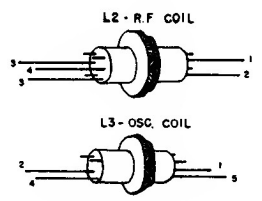

CORONADO RADIO MODEL 05RA4-43-9876A

Sets with the
suffix "B" in-
stead of "A",
use 1L4 tubes
instead of 1U4,
and a switch
operated by
power plug and
chassis socket.

CORONADO RADIO

Model 15RA38-43-8235A
Model 15RA38-43-8236A

Power Supply:—105-125 Volts AC, 60 Cycles
Freq. Range:—540-1650 Kilocycles
Intermediate Frequency:—455 Kilocycles