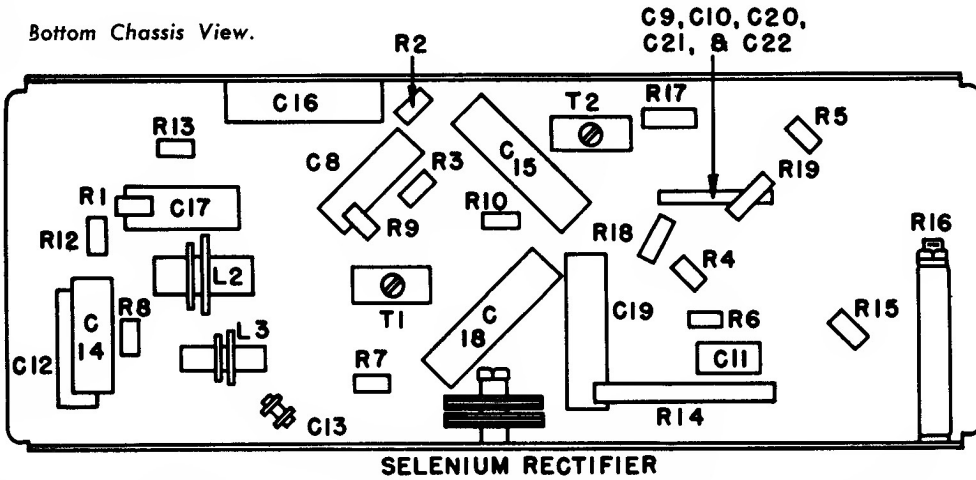

Sets with the
suffix "B" in-
stead of "A",
use 1L4 tubes
instead of 1U4,
and a switch
operated by
power plug and
chassis socket.