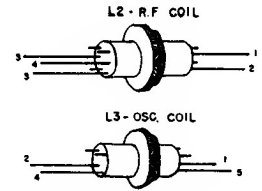

CORONADO RADIO

Model 15RA38-43-8235A
Model 15RA38-43-8236A

Power Supply:—105-125 Volts AC, 60 Cycles
Freq. Range:—540-1650 Kilocycles
Intermediate Frequency:—455 Kilocycles