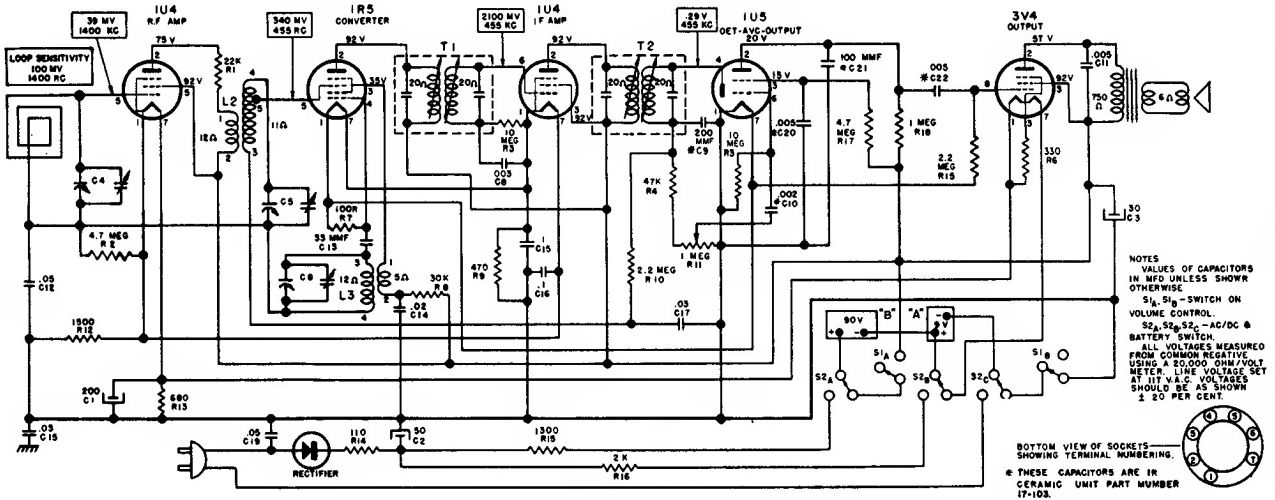

CORONADO RADIO MODEL 05RA4-43-9876A

Bottom Chassis View.