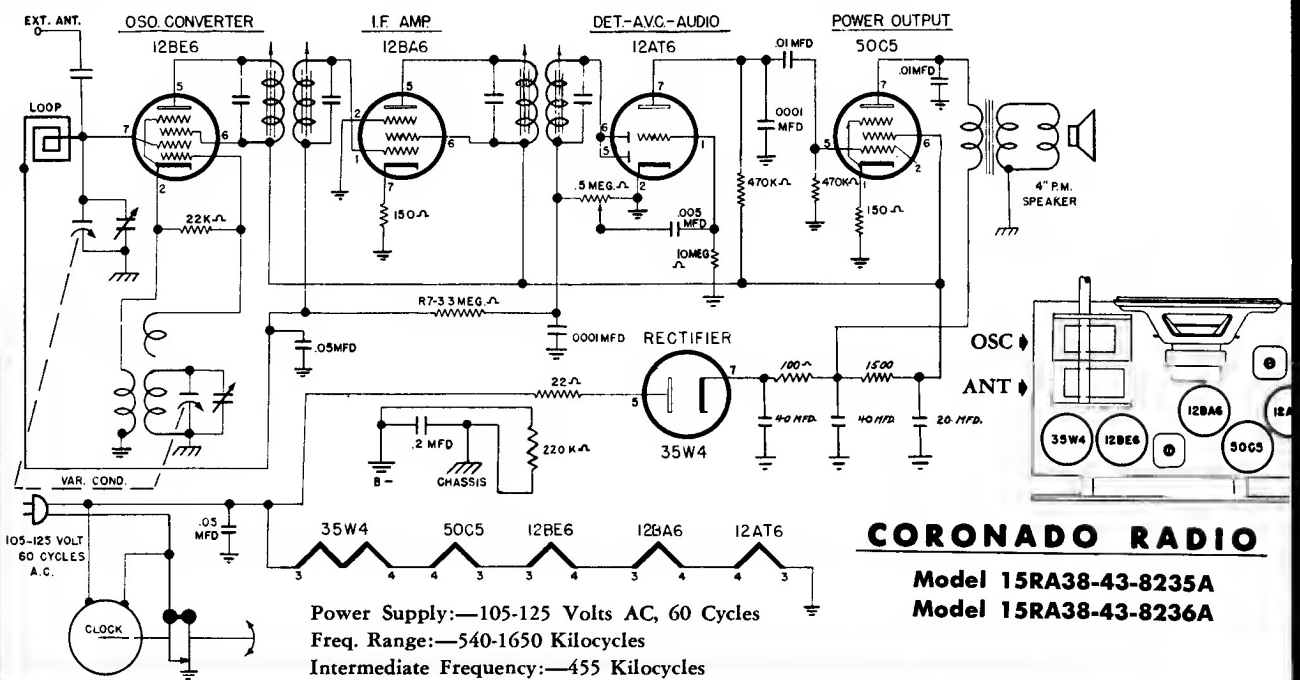

CORONADO RADIO

Model 15RA38-43-8235A
Model 15RA38-43-8236A

Power Supply:—105-125 Volts AC, 60 Cycles
Freq. Range:—540-1650 Kilocycles
Intermediate Frequency:—455 Kilocycles