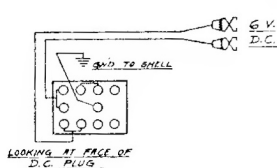

* 5W. ON VOL. CONT.
I.F. FREQUENCY - 456 K.C.
B.C. FREQUENCY - 545-1725 K.C.