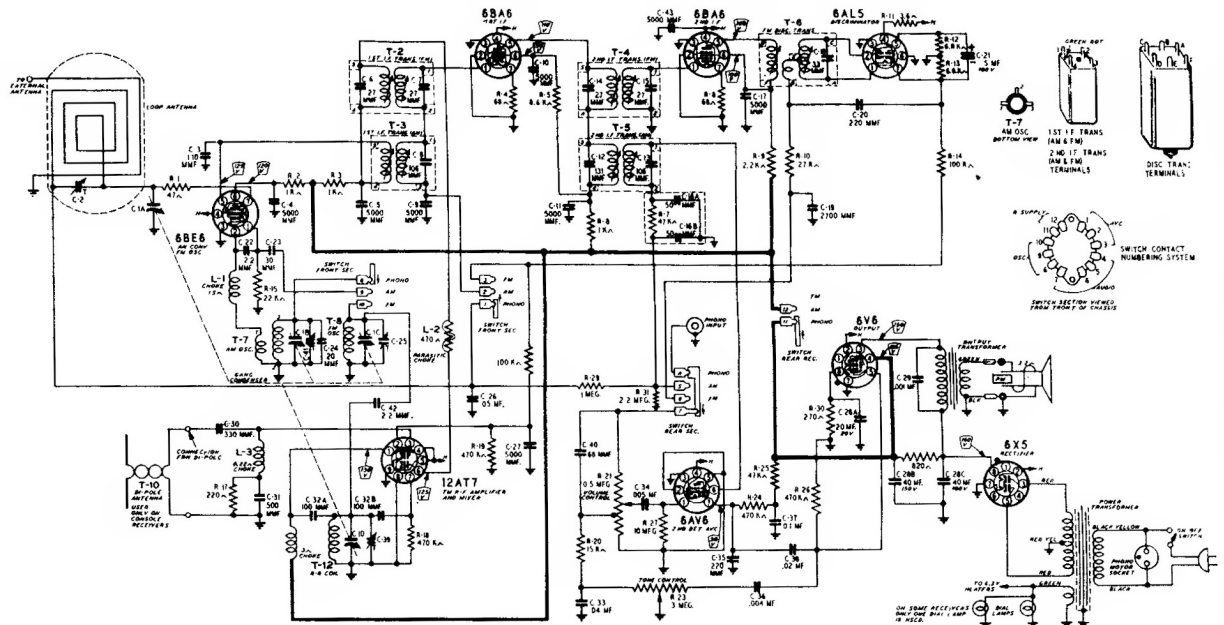

Gamble-Skogmo, Coronado Radio Model O5RA1-43-7755A

Frequency Ranges —
 Broadcast 540-1600 KC
 Frequency modulation 88-108 MC
 Intermediate Frequency —
 AM 455 KC — FM 10.7 MC

Gamble-Skogmo, Coronado Radio Models 94RA1-43-8510B, & -8511B

Intermediate Frequency —
 AM 455 KC — FM 10.7 MC

NOTE: COIL WINDINGS FOR WHICH NO RESISTANCES ARE SHOWN HAVE A D.C. RESISTANCE OF LESS THAN 0.1Ω.

SWITCH SECTION VIEWED FROM FRONT OF CHASSIS