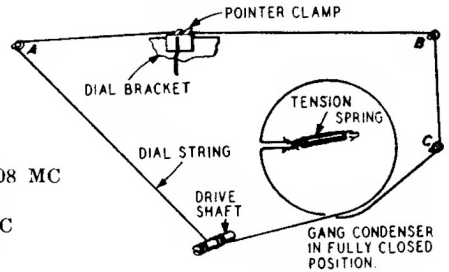

Gamble-Skogmo, Coronado Radio Model O5RA1-43-7755A

Frequency Ranges —
Broadcast 540-1600 KC
Frequency modulation 88-108 MC
Intermediate Frequency —
AM 455 KC — FM 10.7 MC

Gamble-Skogmo, Coronado Radio Models 94RA1-43-8510B, & -8511B

Intermediate Frequency —
AM 455 KC — FM 10.7 MC

NOTE: COIL WINDINGS FOR WHICH NO RESISTANCES ARE SHOWN HAVE A D.C. RESISTANCE OF LESS THAN 0.1Ω.

SWITCH SECTION VIEWED FROM FRONT OF CHASSIS