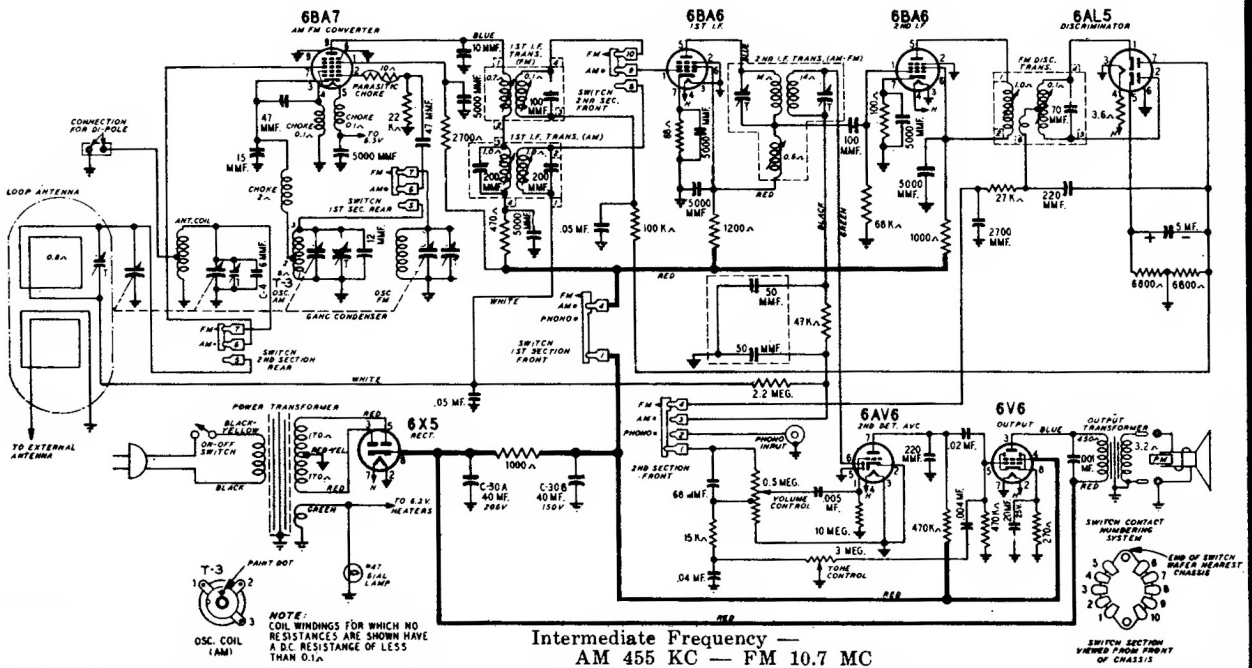

Gamble-Skogmo, Coronado Radio Model O5RA1-43-7755A

Frequency Ranges —
 Broadcast 540-1600 KC
 Frequency modulation 88-108 MC
 Intermediate Frequency —
 AM 455 KC — FM 10.7 MC

Gamble-Skogmo, Coronado Radio Models 94RA1-43-8510B, & -8511B

Intermediate Frequency —
 AM 455 KC — FM 10.7 MC

NOTE: COIL WINDINGS FOR WHICH NO RESISTANCES ARE SHOWN HAVE A D.C. RESISTANCE OF LESS THAN 0.1Ω.

SWITCH SECTION VIEWED FROM FRONT OF CHASSIS