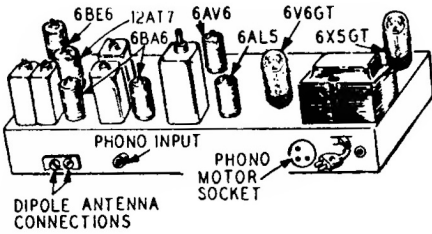

Gamble-Skogmo, Coronado Radio Model O5RA1-43-7755A

Frequency Ranges —
 Broadcast 540-1600 KC
 Frequency modulation 88-108 MC
 Intermediate Frequency —
 AM 455 KC — FM 10.7 MC

Gamble-Skogmo, Coronado Radio Models 94RA1-43-8510B, & -8511B