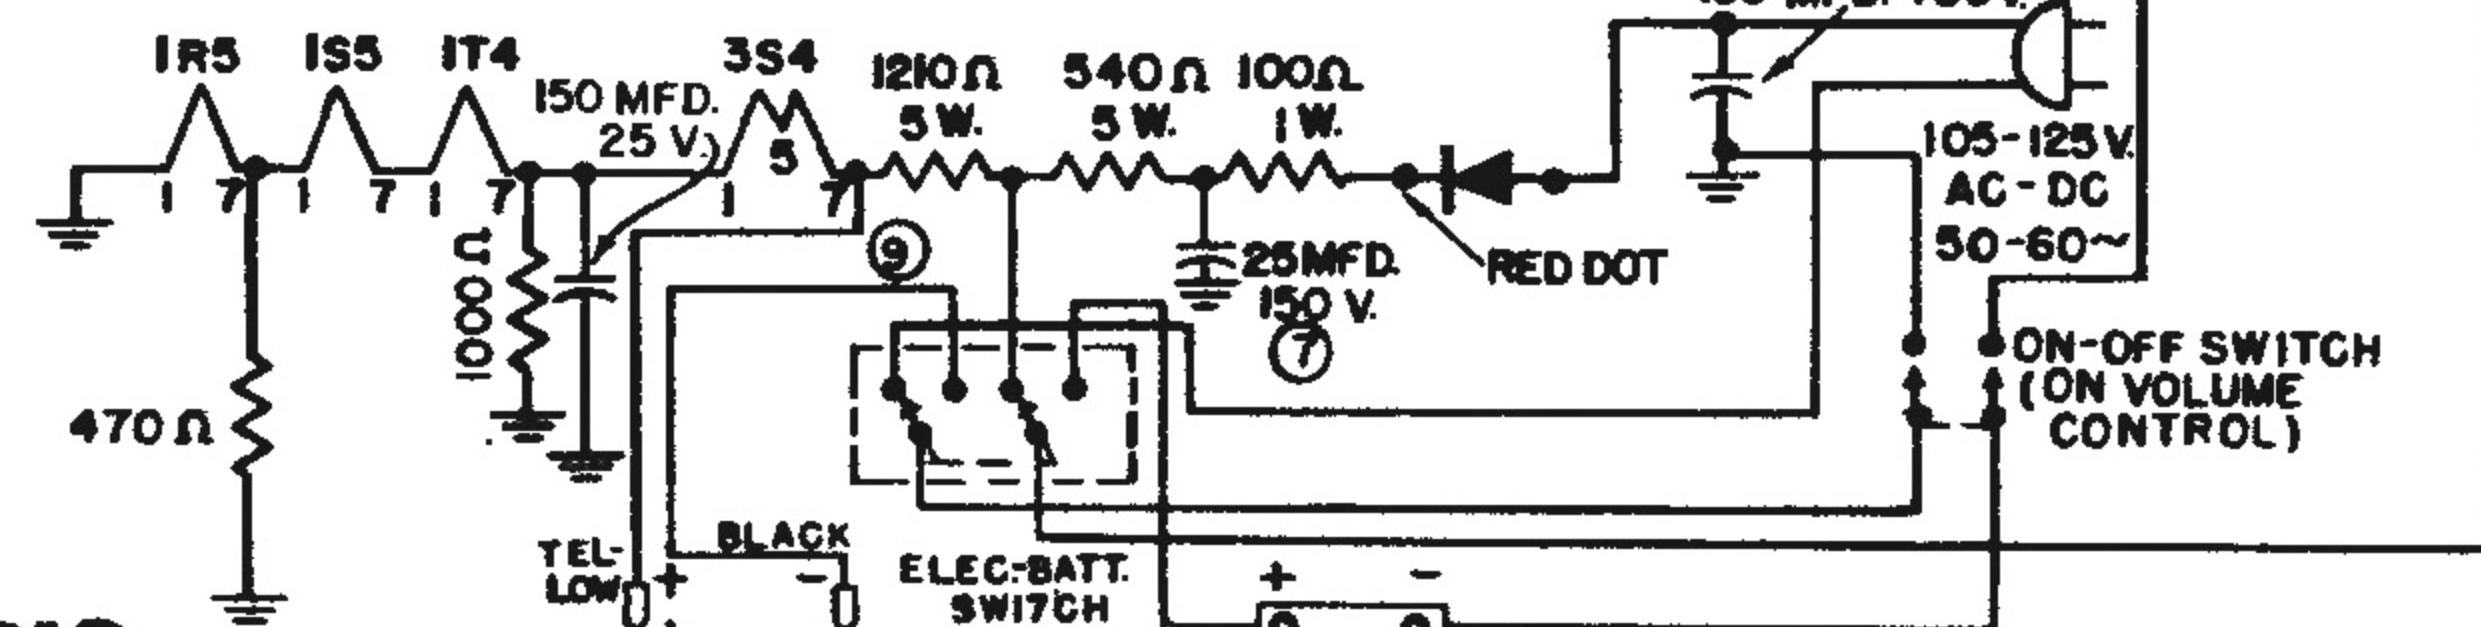

I.F. 455 KC.

GAROD RADIO MODEL 5 D-5

BATTERY TRAY
5-1 1/2 V. CELLS IN SERIES SIZE D'

ELEC. BATT. SWITCH SHOWN IN ELEC. POS.

67 1/2 VOLT "B" EVER. # 467 OR EQUIV.