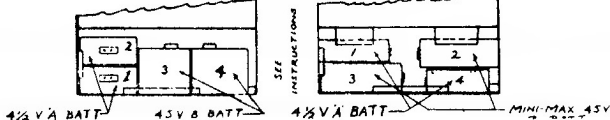

SWITCH POSITIONS 1, 2, 1/3 ARE GANGED ON BAND SWITCH

REAR VIEW OF CABINET SHOWING BATTERY COMPARTMENT

PORTABLE-STUBE
AC-DC SET
USED ON
MODEL BP-36A