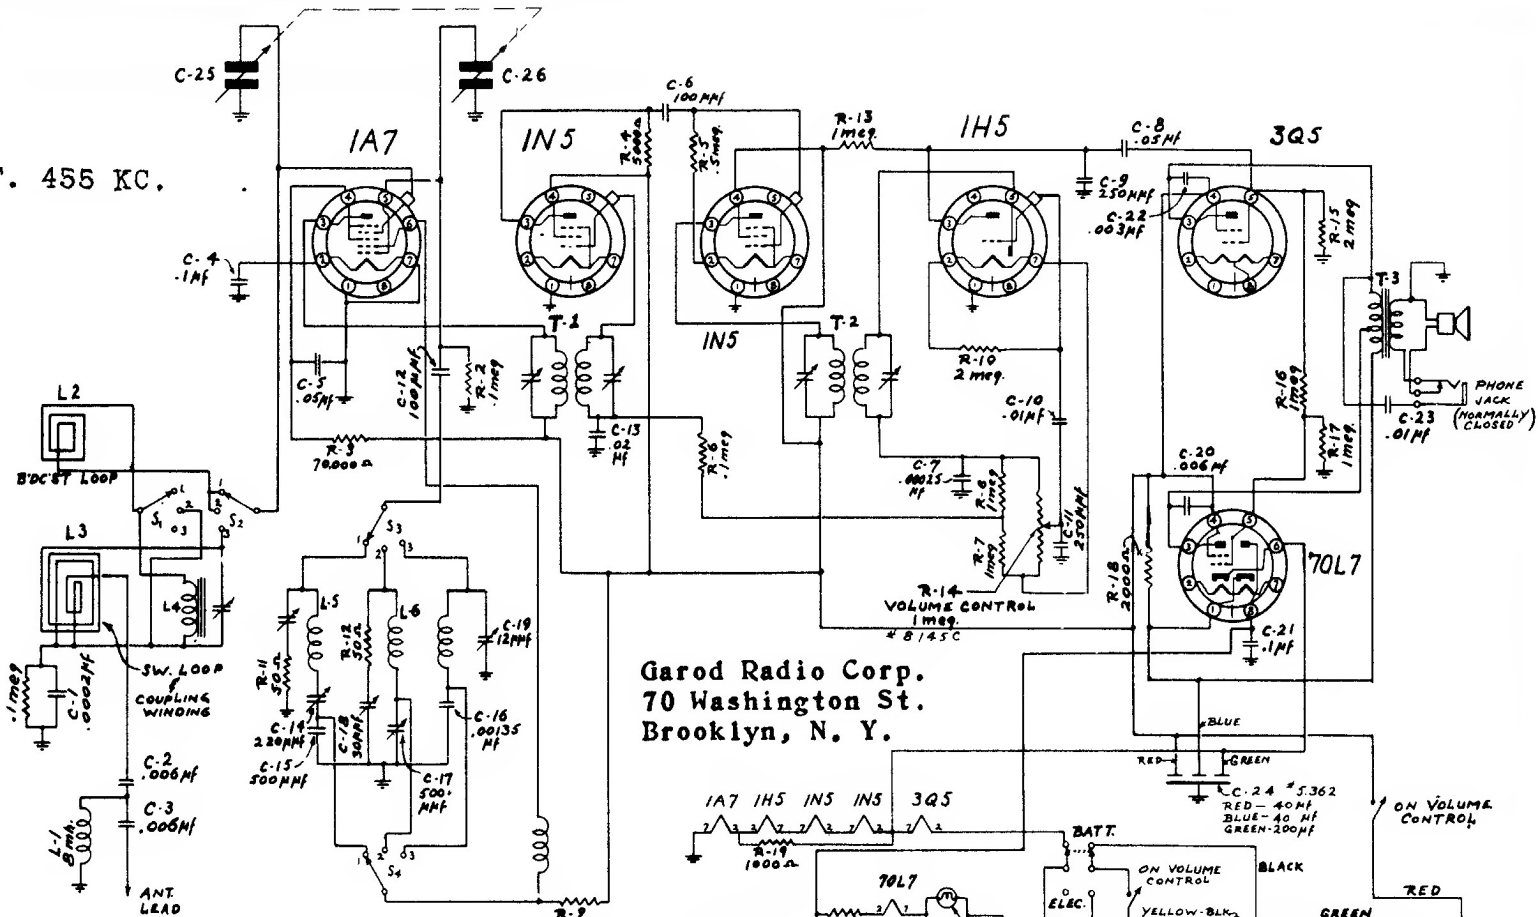

I.F. 455 KC.

Garod Radio Corp.
70 Washington St.
Brooklyn, N. Y.

Model BP 36A

BAND	RANGE	
	FREQUENCY	METERS
1- SW.	5.9 - 18.2 MC	50.8 - 16.5
2-BDC'ST	545 - 1550 KC	550 - 193
3- LW.	140 - 370 KC	2140 - 810

SWITCH POSITIONS 1, 2, 1/3 ARE GANGED ON BAND SWITCH

REAR VIEW OF CABINET SHOWING BATTERY COMPARTMENT

PORTABLE-STUBE
AC-DC SET
USED ON
MODEL BP-36A