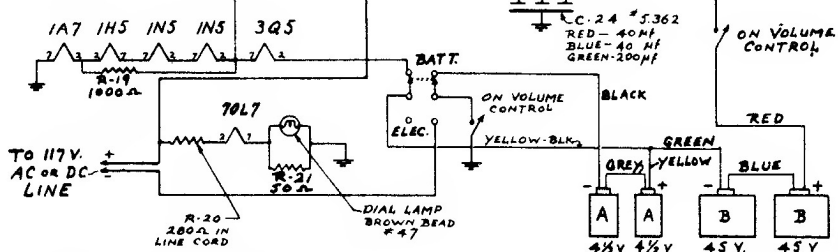

I.F. 455 KC.

Garod Radio Corp.
70 Washington St.
Brooklyn, N. Y.

Model BP 36A

BAND	RANGE	
	FREQUENCY	METERS
1- SW.	5.9 - 18.2 MC	50.8 - 16.5
2-BDC'ST	545 - 1550 KC	550 - 193
3- LW.	140 - 370 KC	2140 - 810

SWITCH POSITIONS 1, 2, 1/3 ARE GANGED ON BAND SWITCH

REAR VIEW OF CABINET SHOWING BATTERY COMPARTMENT

PORTABLE-STUBE
AC-DC SET
USED ON
MODEL BP-36A