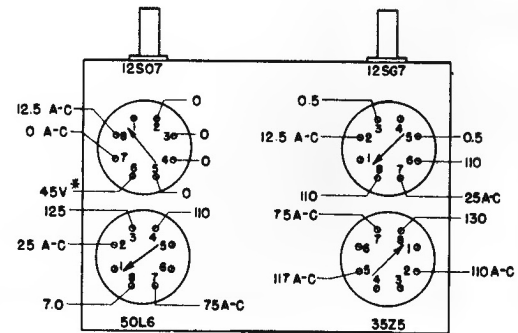

CAPACITY IN MMF UNLESS NOTED

GENERAL ELECTRIC

RADIO & CLOCK

SERVICE DATA

FOR

MODEL 50

* Measured with 20,000 ohm/volt meter