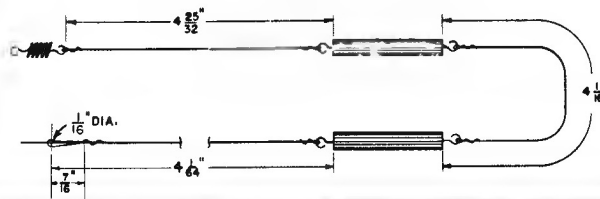

CAPACITY IN MMF UNLESS NOTED

GENERAL ELECTRIC

RADIO & CLOCK

SERVICE DATA

FOR

MODEL 50

* Measured with 20,000 ohm/volt meter