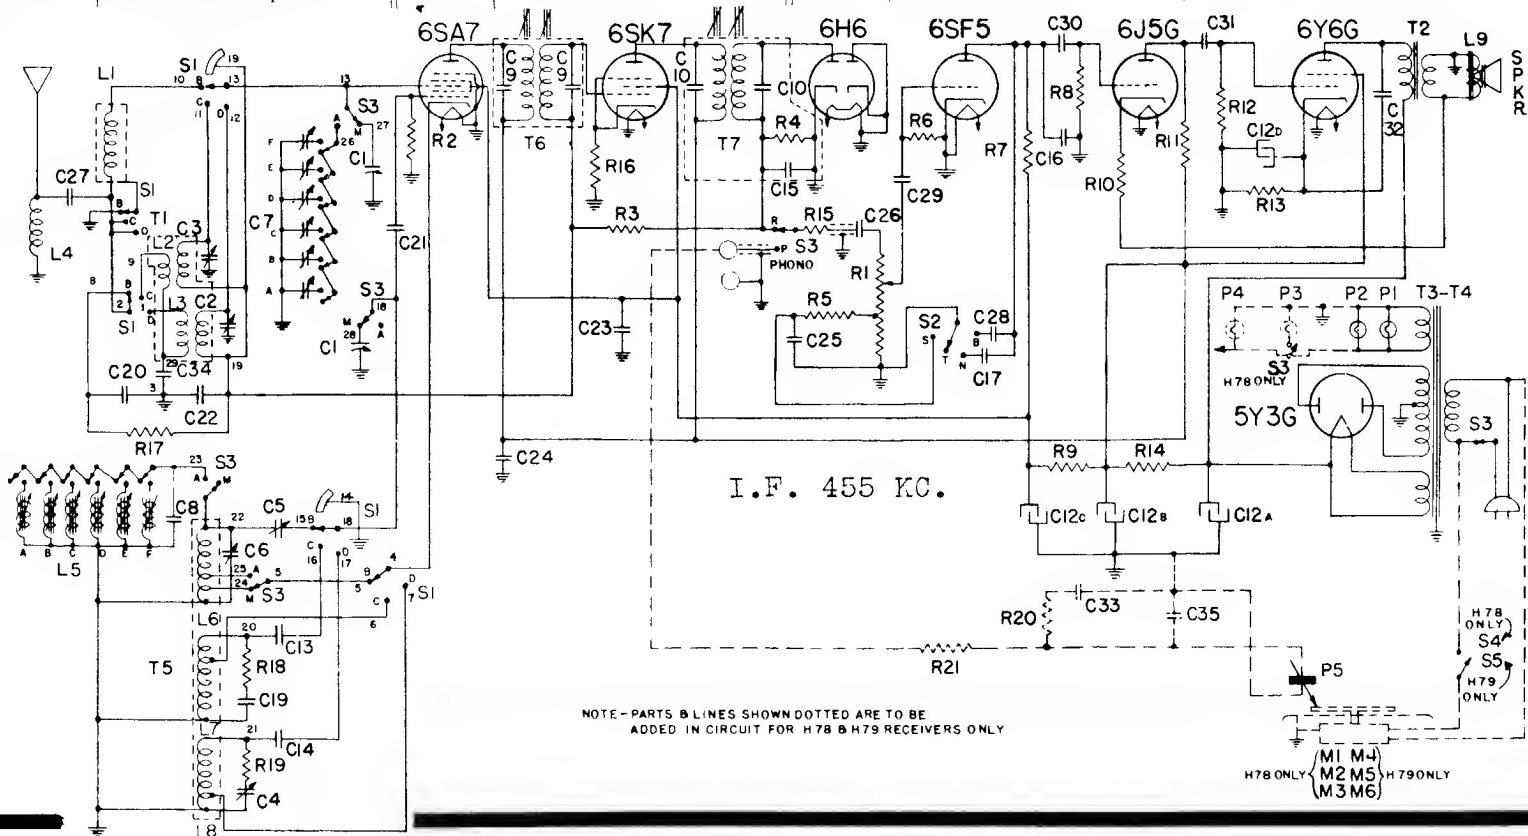

SYMBOL	DESCRIPTION	SYMBOL	DESCRIPTION	SYMBOL	DESCRIPTION	SYMBOL	DESCRIPTION
C-1	Tuning condenser	C-21	50 mmf. mica capacitor	L-5E	Touch Tuning trimmer coil (Code—Red)	R-12	330,000 ohms carbon
C-2	"D" band antenna trimmer	C-22	.05 mfd. paper capacitor	L-5F	Touch Tuning trimmer coil (Code—None)	R-13	220 ohms 2 W. carbon
C-3	"C" band antenna trimmer	C-23	.05 mfd. paper capacitor	M-1	Phono motor, 60 cycles	R-14	3,300 ohms 2 W. carbon
C-4	"D" band oscillator trimmer	C-24	.05 mfd. paper capacitor	M-2	Phono motor, 50 cycles	R-15	47,000 ohms carbon
C-5	"B" band oscillator padder	C-25	.0072 mfd. paper capacitor	M-3	Phono motor, 25 cycles	R-16	470 ohms carbon
C-6	"B" band oscillator trimmer	C-26	.005 mfd. paper capacitor	M-4	Phono motor, 60 cycles	R-17	47,000 ohms carbon
C-7A	100-490 mmf. trimmer	C-27	0.1 mfd. paper capacitor	M-5	Phono motor, 50 cycles	R-18	150 ohms carbon
C-7B	100-490 mmf. trimmer	C-28	.002 mfd. paper capacitor	M-6	Phono motor, 25 cycles	R-19	68 ohms carbon
C-7C	100-490 mmf. trimmer	C-29	.01 mfd. paper capacitor	P-1	Pilot lamp, MAZDA No. 44	R-20	100,000 ohms carbon
C-7D	20-180 mmf. trimmer	C-30	.005 mfd. paper capacitor	P-2	Pilot lamp, MAZDA No. 44	R-21	1.0 megohm carbon resistor
C-7E	20-180 mmf. trimmer	C-31	.02 mfd. paper capacitor	P-3	Pilot lamp, MAZDA No. 44	S-1	Band switch
C-7F	7-65 mmf. trimmer	C-32	.01 mfd. paper capacitor	P-4	Pilot lamp, MAZDA No. 44	S-2	Tone switch
C-8	750 mmf. silvered mica capacitor	C-33	.05 mfd. paper capacitor	P-5	Crystal Pick-up	S-3a	Power switch
C-9	Adjusted silvered mica capacitors	C-34	.05 mfd. paper capacitor	R-1	Volume Control	S-3b	Manual switch
C-10	Adjusted silvered mica capacitors	C-35	.001 mfd. paper capacitor	R-2	22,000 ohms carbon	S-3c	Station selector switch
C-12a	40 mfd. dry electrolytic	L-1	Beam-a-Scope	R-3	2.2 megohms carbon	S-3d	Phonograph switch
C-12b	20 mfd. dry electrolytic	L-4	Antenna choke	R-4	470,000 ohms carbon	T-1	"C" and "D" band antenna transformer
C-12c	20 mfd. dry electrolytic	L-5A	Touch Tuning trimmer coil (Code—Blue)	R-5	56,000 ohms carbon	T-2	Output transformer
C-12d	20 mfd. dry electrolytic	L-5B	Touch Tuning trimmer coil (Code—Blue)	R-6	15 megohms carbon	T-3	Power transformer, 60 cycles
C-13	2000 mmf. mica capacitor	L-5C	Touch Tuning trimmer coil (Code—Blue)	R-7	220,000 ohms carbon	T-4	Power transformer, 25 cycles
C-14	5600 mmf. mica capacitor	L-5D	Touch Tuning trimmer coil (Code—Red)	R-8	1.0 megohms carbon	T-5	Oscillator transformer for all bands
C-15	100 mmf. mica capacitor			R-9	3,900 ohms carbon	T-6	1st I.F. transformer
C-16	100 mmf. mica capacitor			R-10	3,300 ohms carbon	T-7	2nd I.F. transformer
C-17	680 mmf. mica capacitor			R-11	100,000 ohms carbon		
C-19	22 mmf. mica capacitor						
C-20	4700 mmf. mica capacitor						