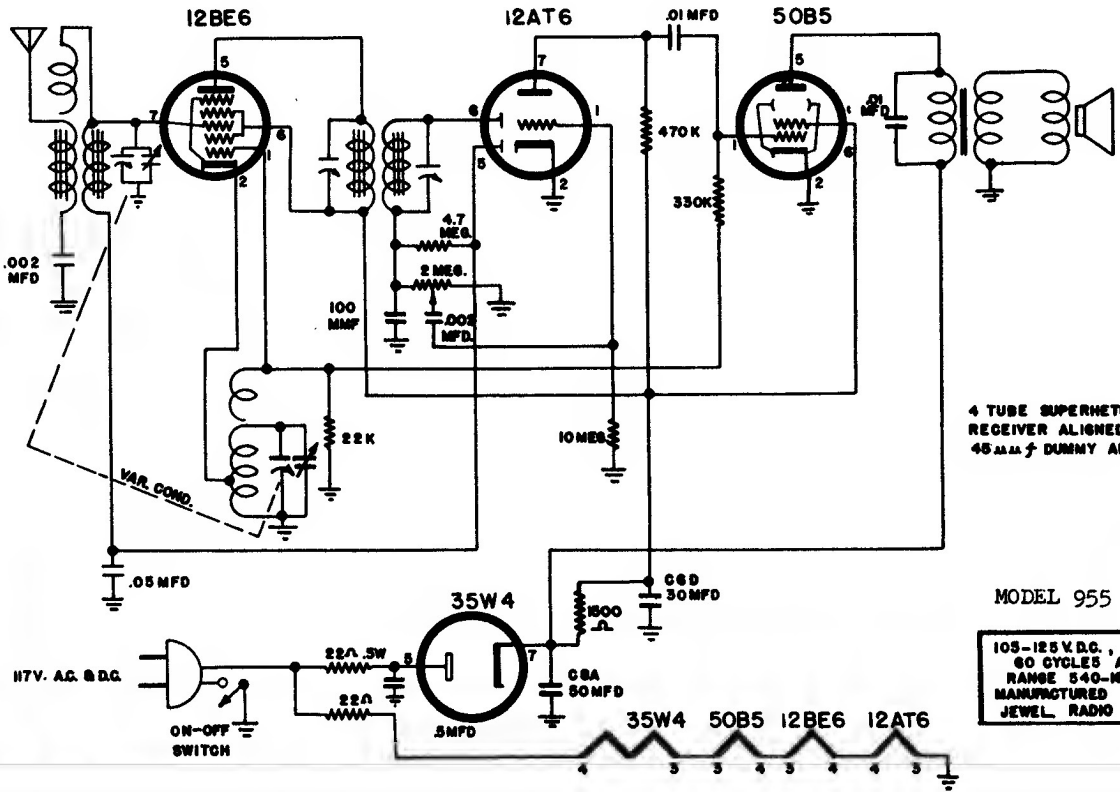

Jewel Radio Corp.

4 TUBE SUPERHETERODYNE RECEIVER ALIGNED WITH 45 MM \pm DUMMY ANTENNA

MODEL 955

105-125 V.D.C., 50-60 CYCLES A.C.
RANGE 540-1660 KC.
MANUFACTURED BY JEWEL RADIO CORP.

I.F. 455 KC.

Jewel Radio Corp.

Model 956

105-125VOLT
60 CYCLES
A.C.
105-125 VOLT D.C.