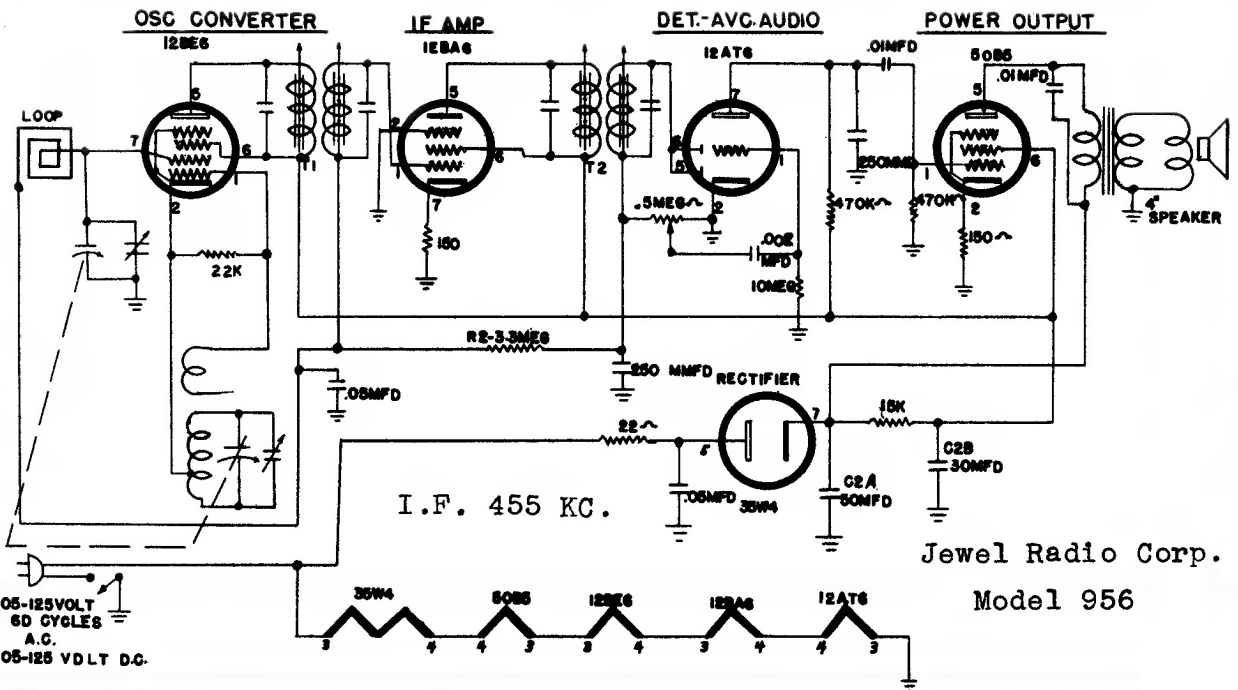

Jewel Radio Corp.

4 TUBE SUPERHETERODYNE RECEIVER ALIGNED WITH 45 MM \pm DUMMY ANTENNA

MODEL 955

105-125 V.D.C., 50-60 CYCLES A.C.
RANGE 540-1660 KC.
MANUFACTURED BY JEWEL RADIO CORP.

I.F. 455 KC.

Jewel Radio Corp.

Model 956

105-125VOLT
60 CYCLES
A.C.
105-125 VOLT D.C.