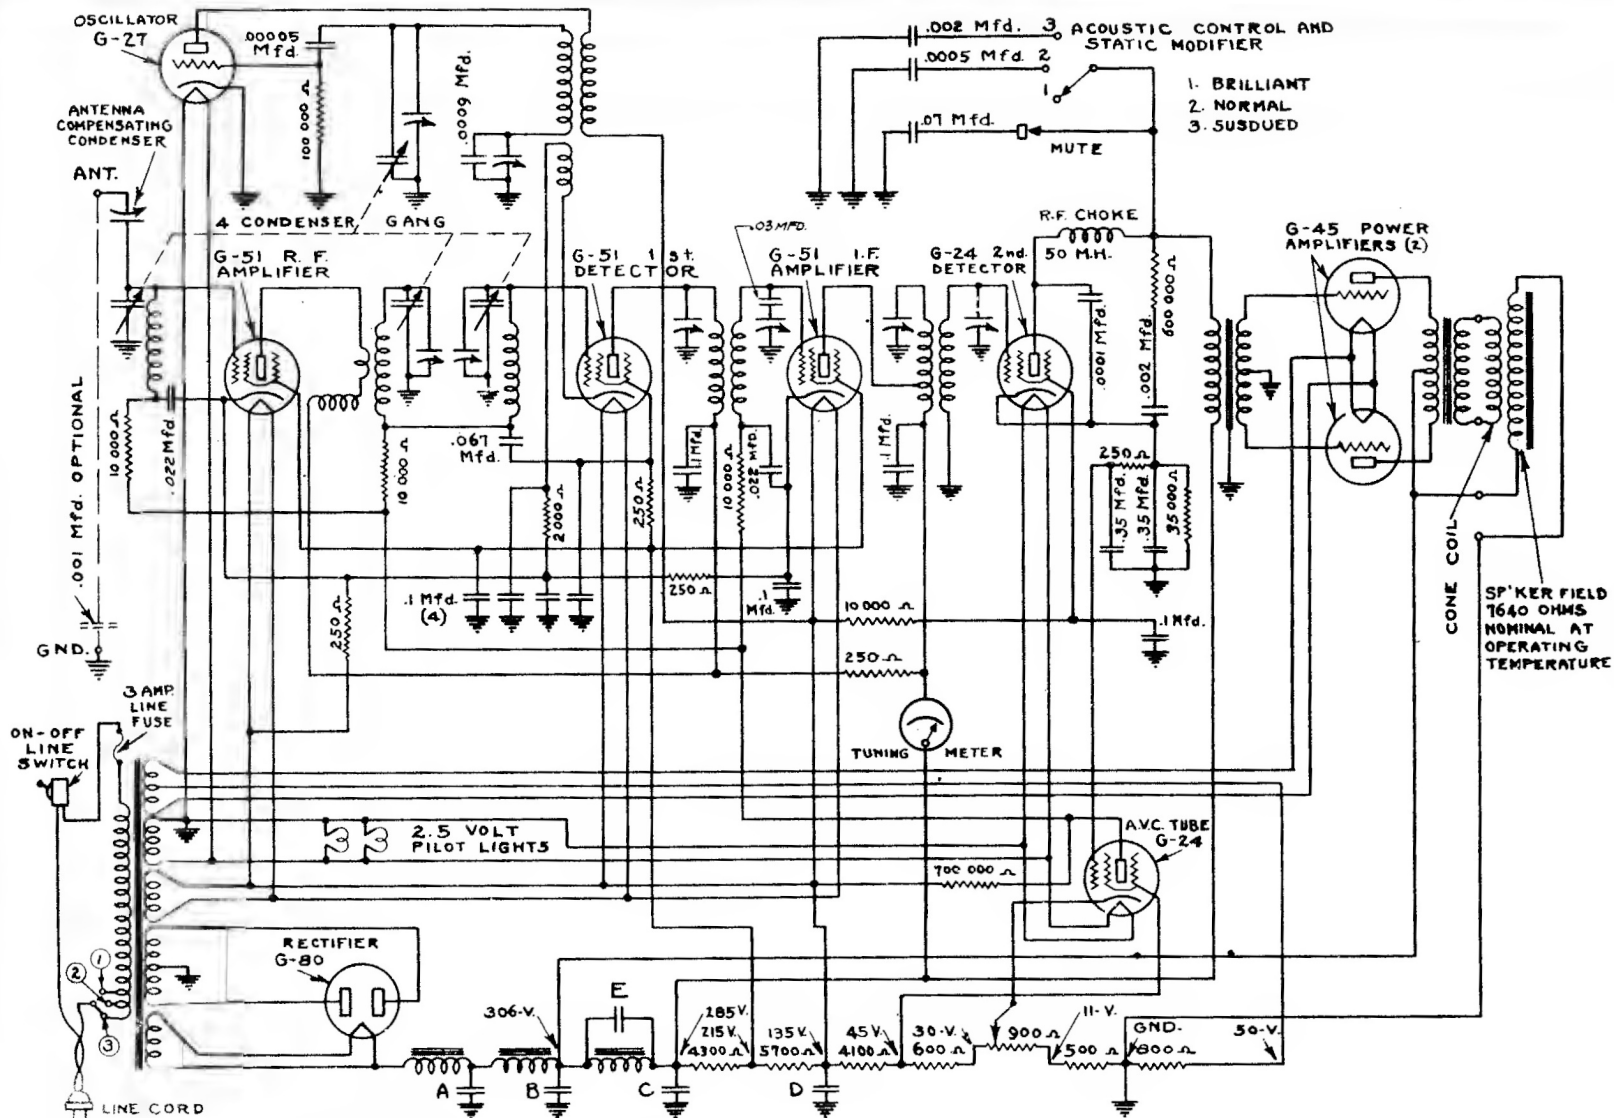

SCHEMATIC DIAGRAM OF MAJESTIC SCREEN GRID SUPERHETERODYNE AUTOMATIC VOLUME CONTROL RECEIVER - MODEL 60 CHASSIS 115 AND 220 VOLTS.

NOMINAL - VOLTAGE - ACTUAL	①			②			③			
	①	②	③	A	B	C	D	E		
(115)	105	115	125	110	50-60	2	2	2	1	.07
(220)	200	220	240	125	25-40	4	3	3	1	.25

I.P. 175 KC.