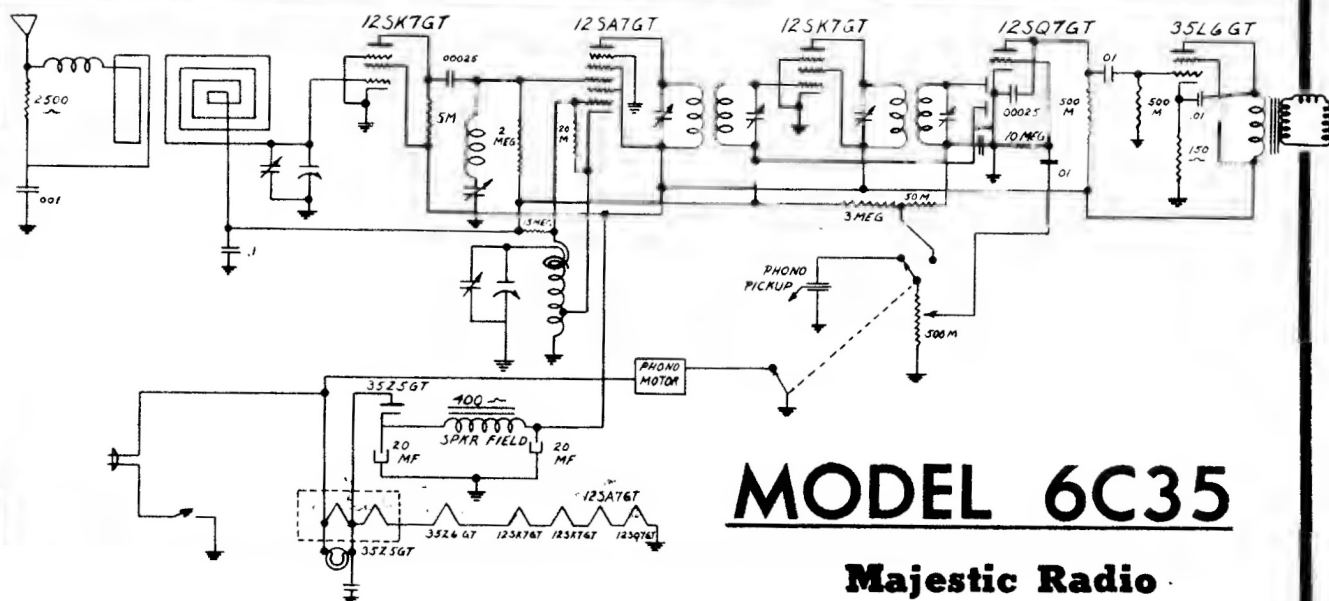

Majestic Radio & Television Corporation

THE RECORD-CHANGER NEEDLE:

The needle supplied with this unit has a special durable point. No attempt should be made to use ordinary steel or fibre needles. They wear rapidly and will give poor reproduction. Only needles with a point durable enough to play 10 records or more without damaging them should be used.

MODEL 5C36

LOADING THE RECORDS FOR AUTOMATIC OPERATION:

This mechanism automatically plays in sequence up to twelve 10" records or ten 12" records at one set-up. ALL RECORDS MUST BE THE SAME SIZE FOR EACH SET-UP.