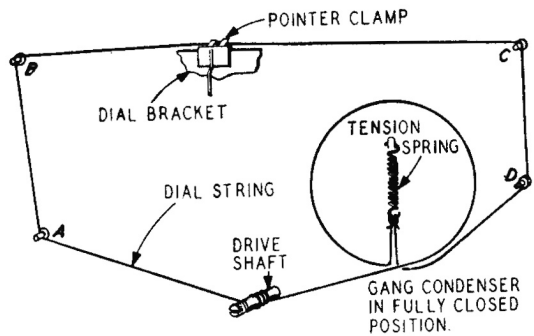

Frequency Ranges . . . . . Broadcast 540-1600 KC  
 Frequency Modulation 88-108 MC

Intermediate Frequency . . AM—455 KC  
 FM—10.7 MC

MODEL 94WG-2745A  
 MODEL 05WG-2745B

**WARDS**