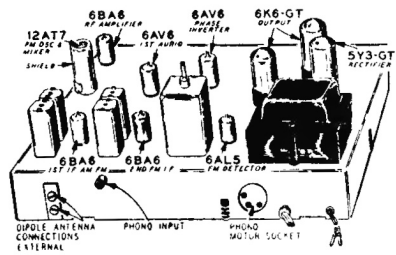

Frequency Ranges . . . . . Broadcast 540-1600 KC  
 Frequency Modulation 88-108 MC

Intermediate Frequency . . AM—455 KC  
 FM—10.7 MC

MODEL 94WG-2745A  
 MODEL 05WG-2745B

**WARDS**