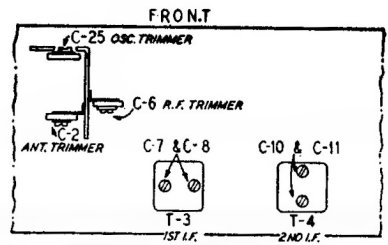

WARDS

MODEL 64 WG-2009B

NOTE: \downarrow
CHASSIS GROUND ONLY.
NOT EXTERNAL.

Frequency Range.....540-1600 KC
Intermediate Frequency 455 KC