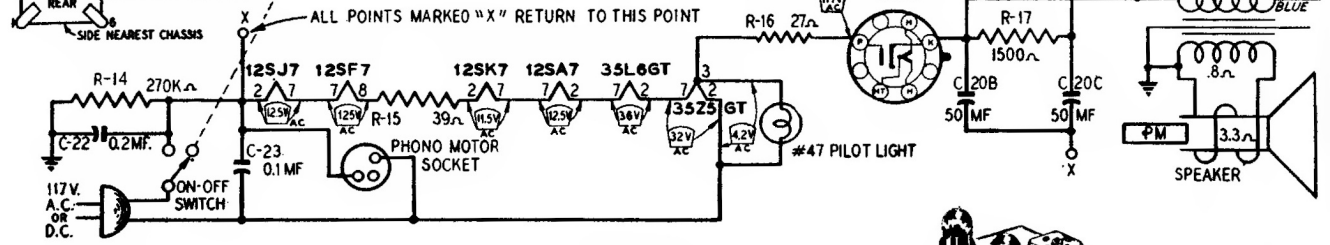

WARDS

MODEL 64 WG-2009B

NOTE: \downarrow
CHASSIS GROUND ONLY.
NOT EXTERNAL.

Frequency Range.....540-1600 KC
Intermediate Frequency 455 KC