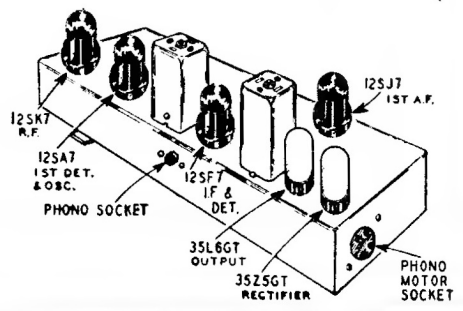

WARDS

MODEL 64 WG-2009B

NOTE: \downarrow
CHASSIS GROUND ONLY.
NOT EXTERNAL.

Frequency Range.....540-1600 KC
Intermediate Frequency 455 KC