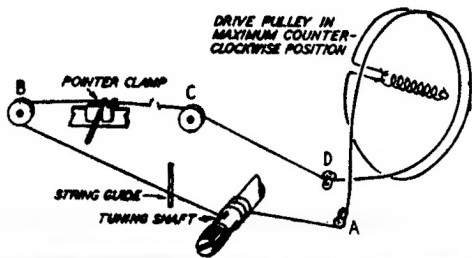

WARDS

MODEL 64 WG-2009B

NOTE: \downarrow
CHASSIS GROUND ONLY.
NOT EXTERNAL.

Frequency Range.....540-1600 KC
Intermediate Frequency 455 KC