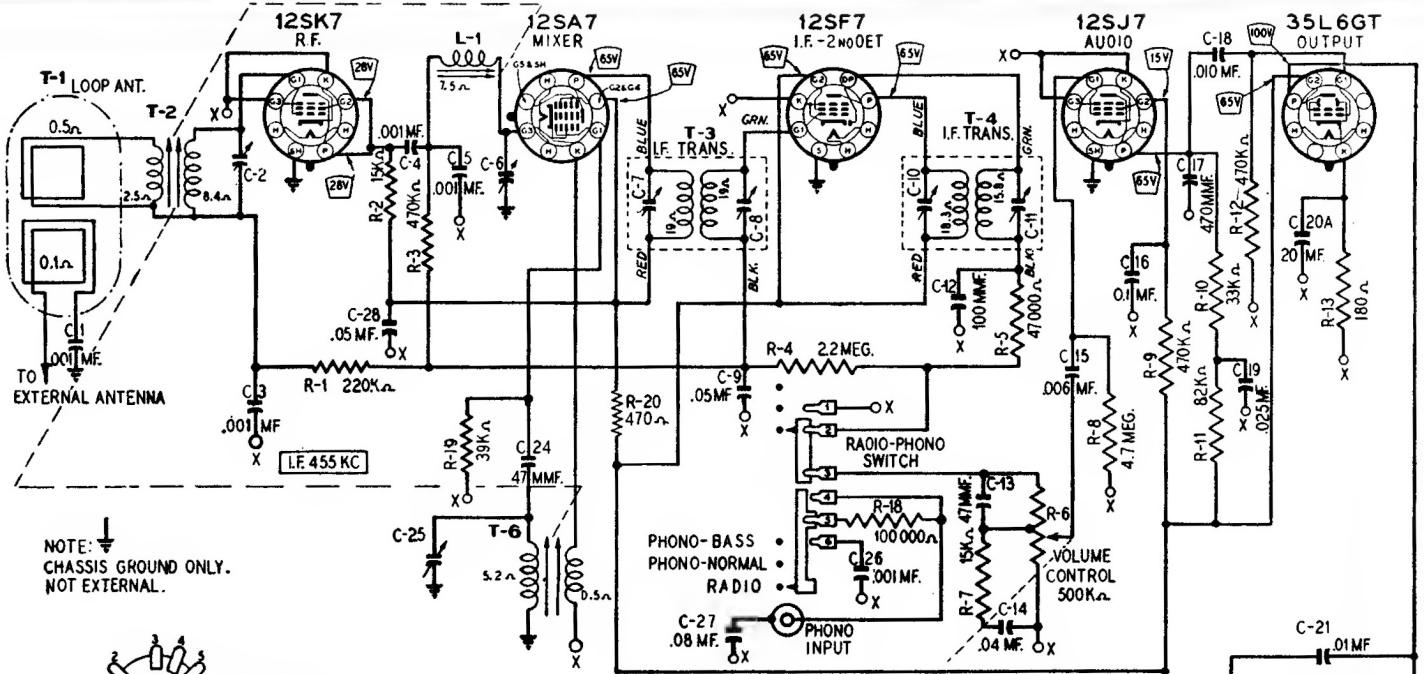

WARDS

MODEL 64 WG-2009B

NOTE: \downarrow
CHASSIS GROUND ONLY.
NOT EXTERNAL.

Frequency Range.....540-1600 KC
Intermediate Frequency 455 KC