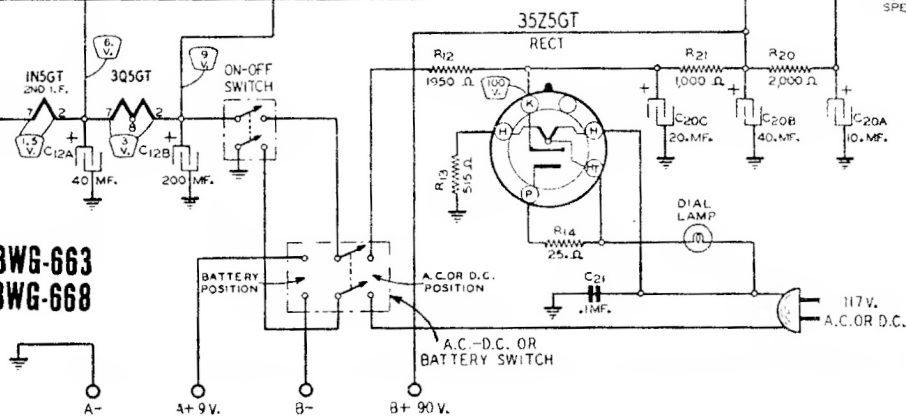

MONTGOMERY WARD

MODEL 93WG-663
" 93WG-668

IMPORTANT - METAL BASE TUBES MUST BE USED IN THOSE SOCKETS AT WHICH SHIELDS ARE SHOWN.