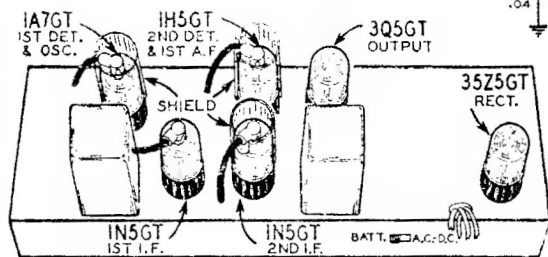

MONTGOMERY WARD

MODEL 93WG-663
" 93WG-668

IMPORTANT - METAL BASE TUBES MUST BE USED IN THOSE SOCKETS AT WHICH SHIELDS ARE SHOWN.