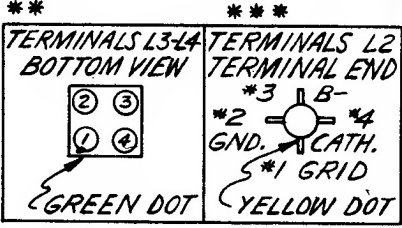

V1-12BE6
CONVERTER L3**

V2-12BA6
I.F.

V3-12AV6
L4** DET'R & 1ST AUDIO

I.F. 455 KC.

Packard Bell
TABLE RADIO 5R8
CLOCK RADIO 5RC8

NOTE:
TIMER & OUTLET 5RC8
ONLY. DOTTED LINE 5R8
WITH SW. ON VOLUME
CONTROL.

V4-50C5
OUTPUT