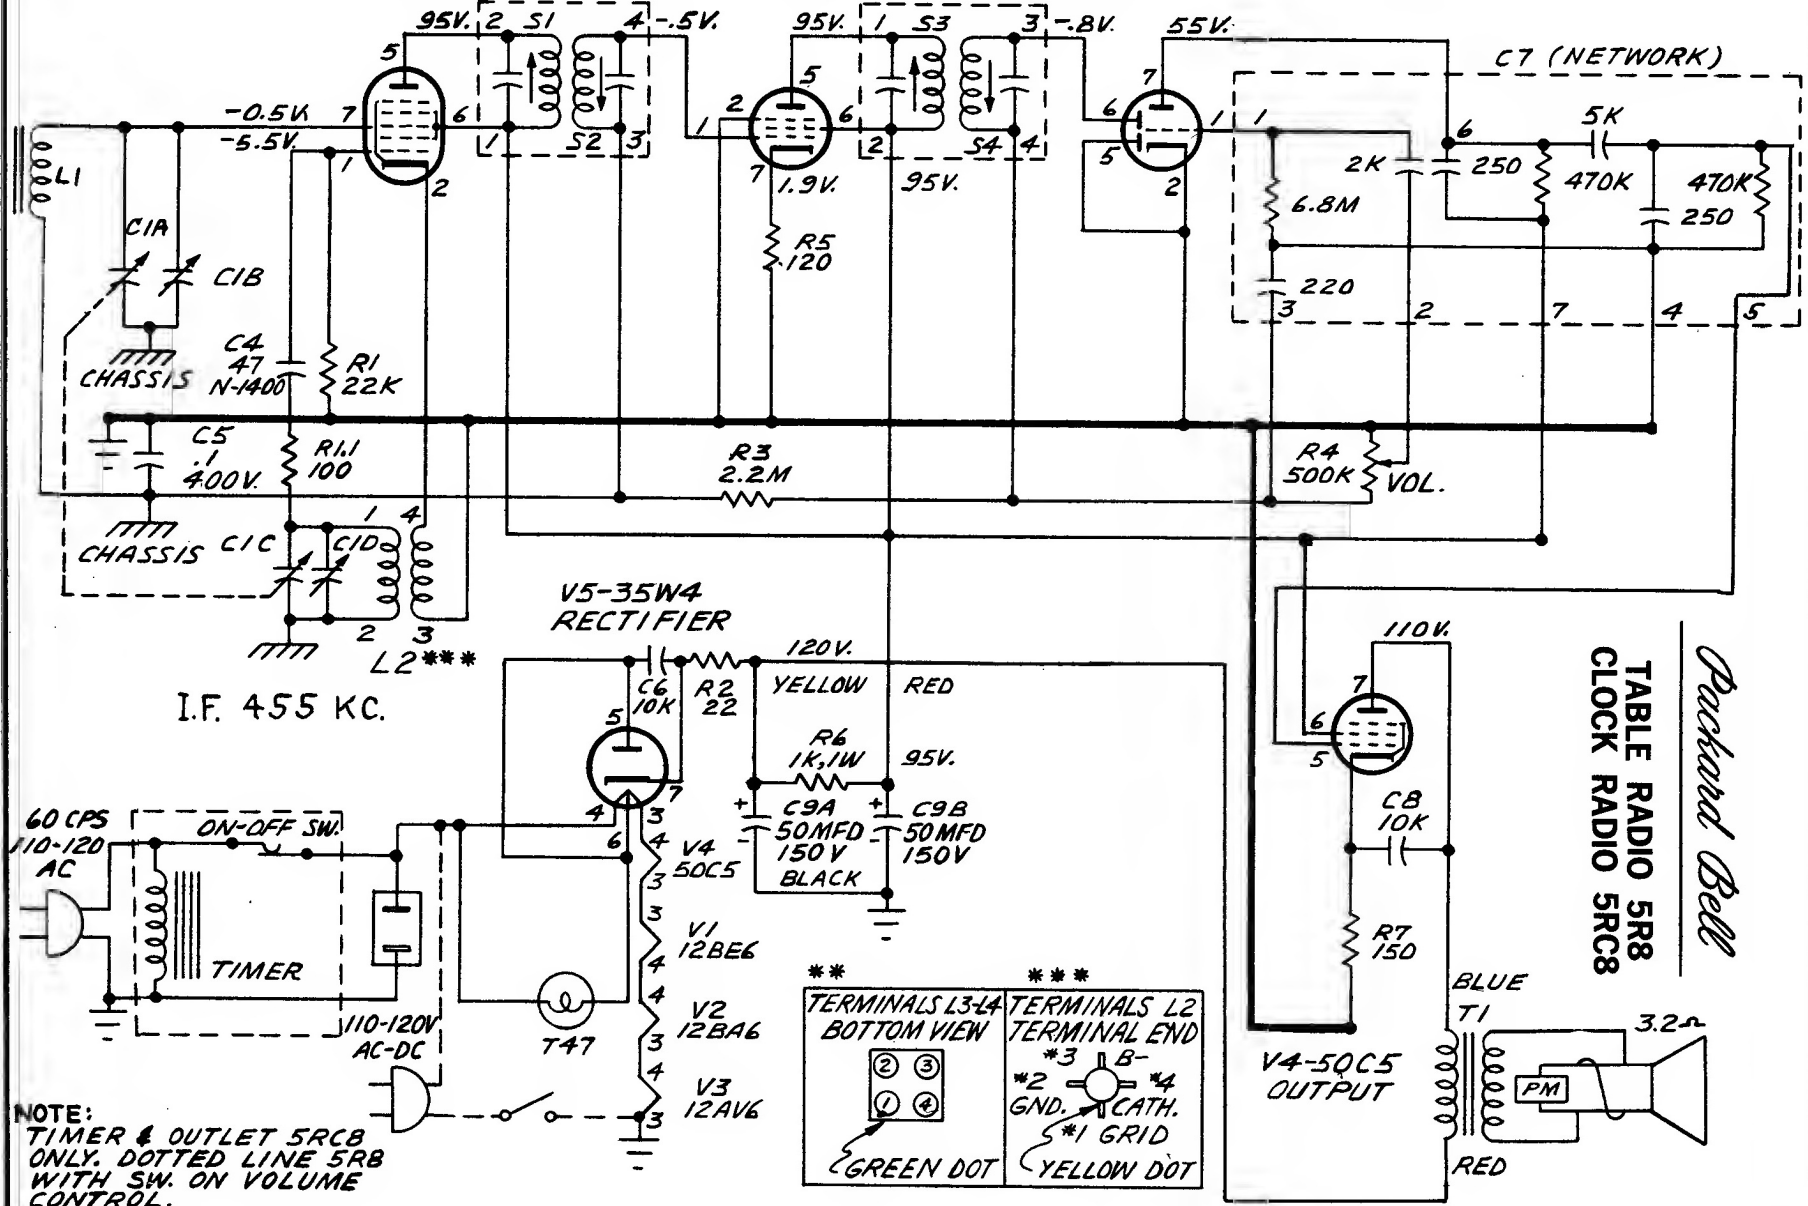

V1-12BE6
CONVERTER L3**

V2-12BA6
I.F.

V3-12AV6
L4** DET'R & 1ST AUDIO

I.F. 455 KC.

Packard Bell
TABLE RADIO 5R8
CLOCK RADIO 5RC8

NOTE:
TIMER & OUTLET 5RC8
ONLY. DOTTED LINE 5R8
WITH SW. ON VOLUME
CONTROL.

V4-50C5
OUTPUT