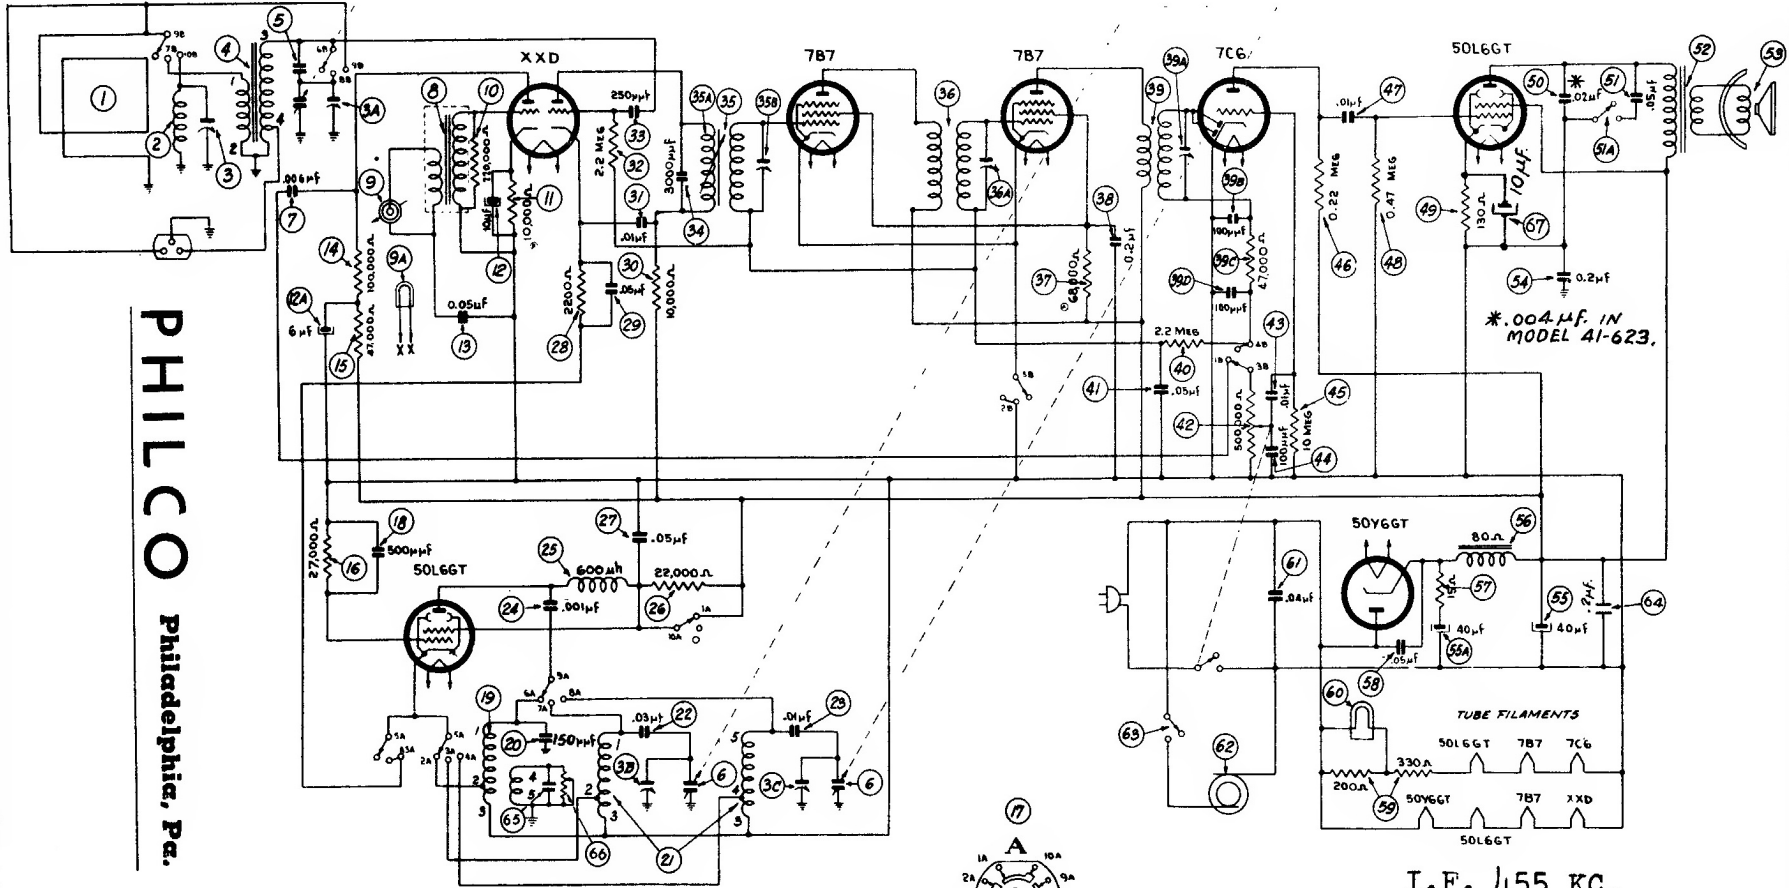

SCHMATIC DIAGRAM—MODELS 41-623, 41-624, 41-625

PHILCO Philadelphia, Pa.

I.F. 455 KC.

SWITCH SHOWN FROM REAR BOTTOM VIEW OF CHASSIS IN POSITION #1 (PHONE).
 SHIMMED RING INDICATES FRONT OF SWITCH WAFER.
 SOLID RING INDICATES REAR OF SWITCH WAFER.
 LETTERS INDICATE POSITION OF SWITCH WAFERS FROM REAR OF CHASSIS.