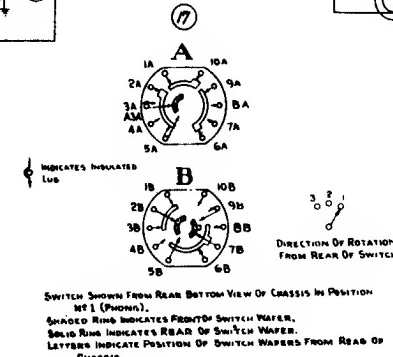

SCHMATIC DIAGRAM—MODELS 41-623, 41-624, 41-625

PHILCO Philadelphia, Pa.

I.F. 455 KC.

SWITCH SHOWN FROM REAR BOTTOM VIEW OF CHASSIS IN POSITION #1 (PHONE).
 SHIMMED RING INDICATES FRONT OF SWITCH WAFER.
 SOLID RING INDICATES REAR OF SWITCH WAFER.
 LETTERS INDICATE POSITION OF SWITCH WAFERS FROM REAR OF CHASSIS.