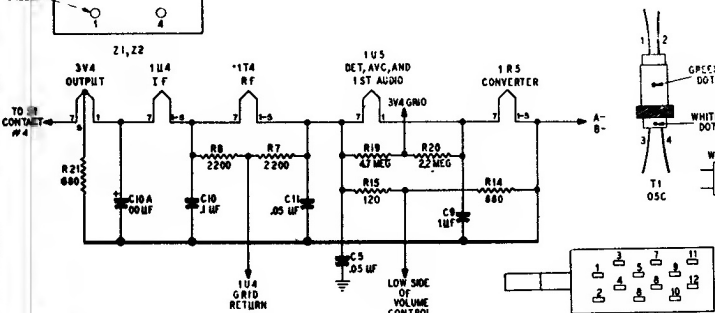

IF = 265 KC

Top View, Showing Trimmer Locations

Bottom View, Showing Location of Parts

PHILCO PORTABLE RADIO MODEL 50-621