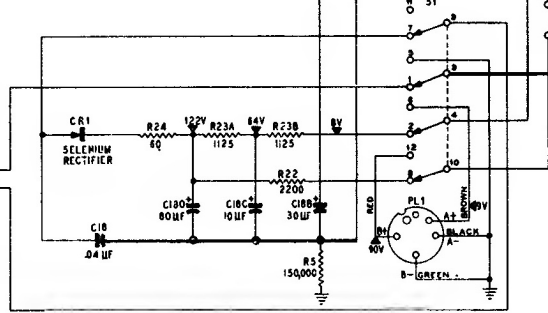

IF = 265 KC

Top View, Showing Trimmer Locations

Bottom View, Showing Location of Parts

PHILCO PORTABLE RADIO MODEL 50-621