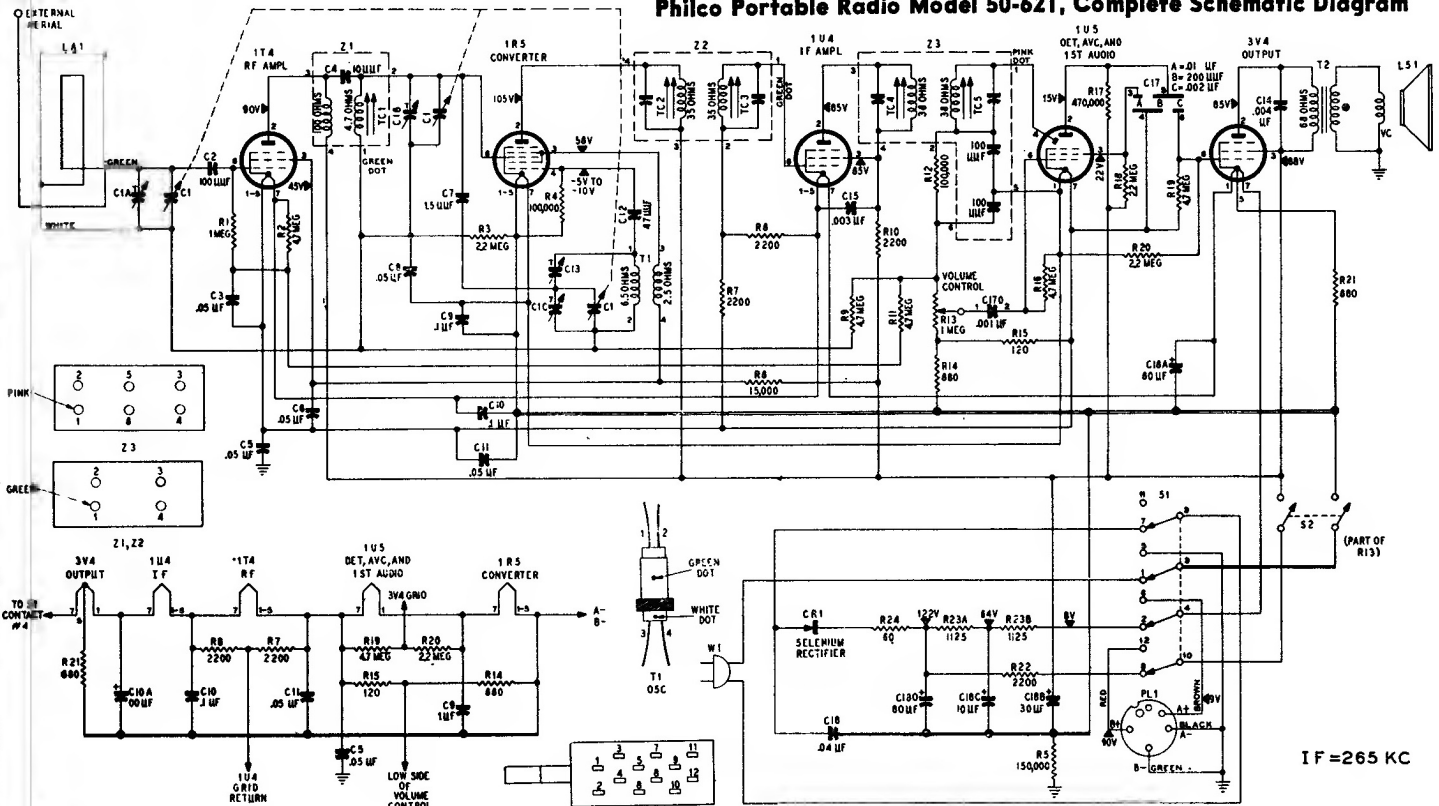

Bottom View, Showing Location of Parts

Philco Portable Radio Model 50-621, Complete Schematic Diagram

The Philco material on this page and pages which follow has been supplied by the Philco Corporation through whose courtesy it is re-produced.