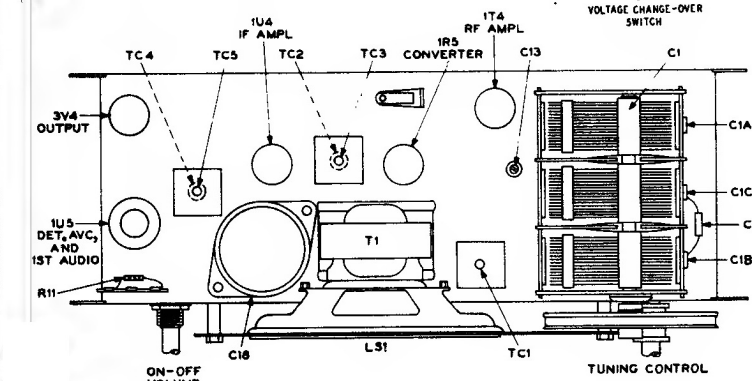

Philco Portable Radio Model 50-621, Complete Schematic Diagram

The Philco material on this page and pages which follow has been supplied by the Philco Corporation through whose courtesy it is re-produced.

IF = 265 KC

Top View, Showing Trimmer Locations

Bottom View, Showing Location of Parts

PHILCO PORTABLE RADIO MODEL 50-621