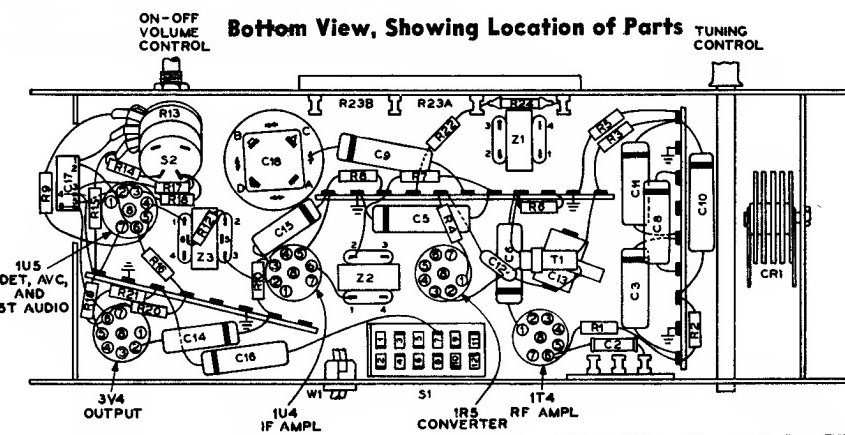

IF = 265 KC

Top View, Showing Trimmer Locations

Bottom View, Showing Location of Parts

PHILCO PORTABLE RADIO MODEL 50-621