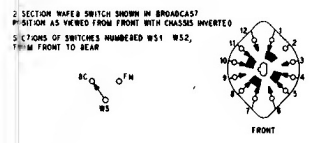

2 SECTION WIPER SWITCH SHOWN IN BROADCAST POSITION AS VIEWED FROM FRONT WITH CHASSIS INVERTED

CAUTION-ONE SIDE OF AC LINE IS CONNECTED DIRECTLY TO CHASSIS

NOTES:
ALL RESISTOR VALUES IN OHMS AND ALL CONDENSER VALUES IN μ F UNLESS OTHERWISE MARKED
● LESS THAN 1 OHM
ALL VOLTAGES MEASURED WITH A 20,000-OHMS-PER-VOLT VOLTMETER BETWEEN POINTS INDICATED AND B MINUS, AT A LINE VOLTAGE OF 117V AC