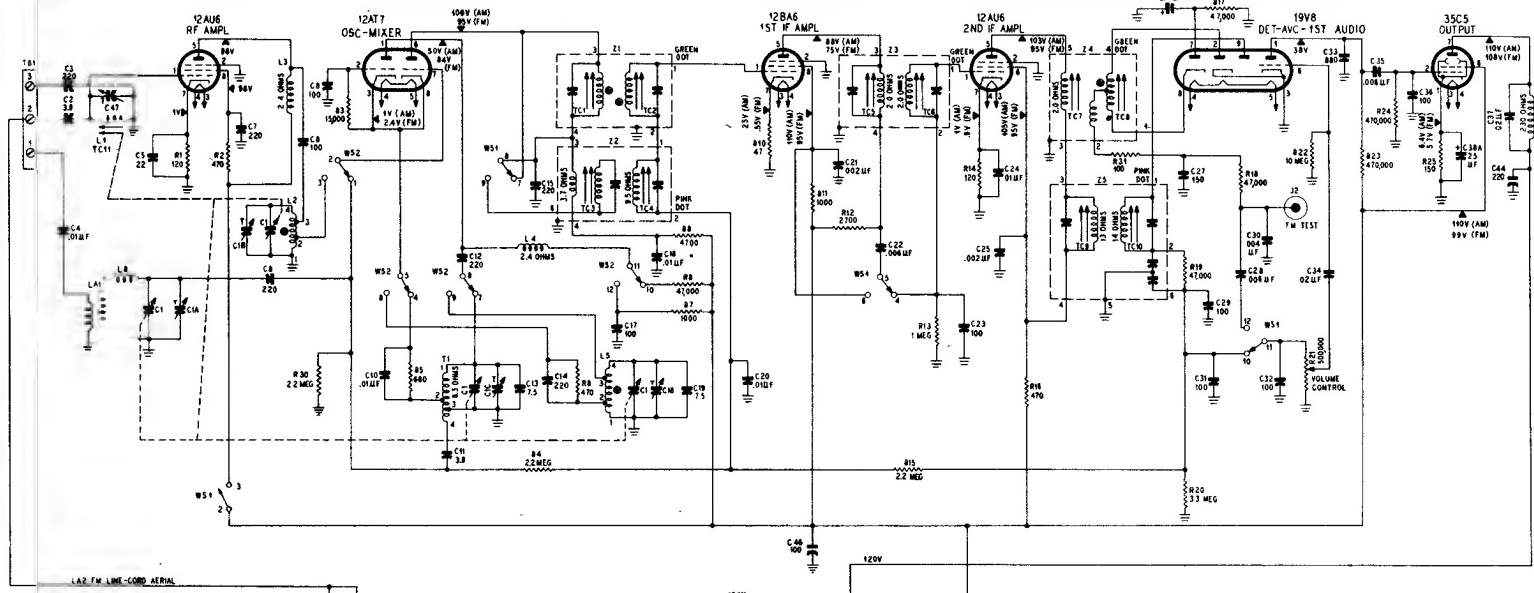

PHILCO RADIO MODEL 52-944

FREQUENCY RANGES

Broadcast ..... 540-1620 kc.
FM ..... 88-108 mc.

INTERMEDIATE FREQUENCY

AM ..... 455 kc.
FM ..... 9.1 mc.