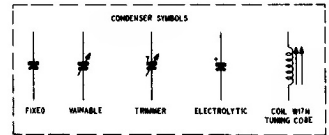

PHILCO RADIO MODEL 52-944

FREQUENCY RANGES

Broadcast ..... 540-1620 kc.
FM ..... 88-108 mc.

INTERMEDIATE FREQUENCY

AM ..... 455 kc.
FM ..... 9.1 mc.

2 SECTION WIPER SWITCH SHOWN IN BROADCAST POSITION AS VIEWED FROM FRONT WITH CHASSIS INVERTED

CAUTION-ONE SIDE OF AC LINE IS CONNECTED DIRECTLY TO CHASSIS

NOTES:
ALL RESISTOR VALUES IN OHMS AND ALL CONDENSER VALUES IN μ F UNLESS OTHERWISE MARKED
● LESS THAN 1 OHM
ALL VOLTAGES MEASURED WITH A 20,000-OHMS-PER-VOLT VOLTMETER BETWEEN POINTS INDICATED AND B MINUS, AT A LINE VOLTAGE OF 117V AC

Top View, Showing Trimmer Locations