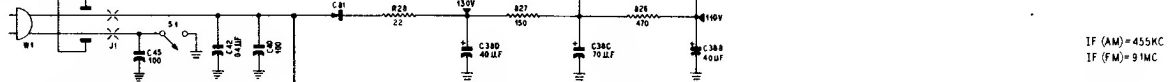

PHILCO RADIO MODEL 52-944

FREQUENCY RANGES

Broadcast ..... 540-1620 kc.
FM ..... 88-108 mc.

INTERMEDIATE FREQUENCY

AM ..... 455 kc.
FM ..... 9.1 mc.