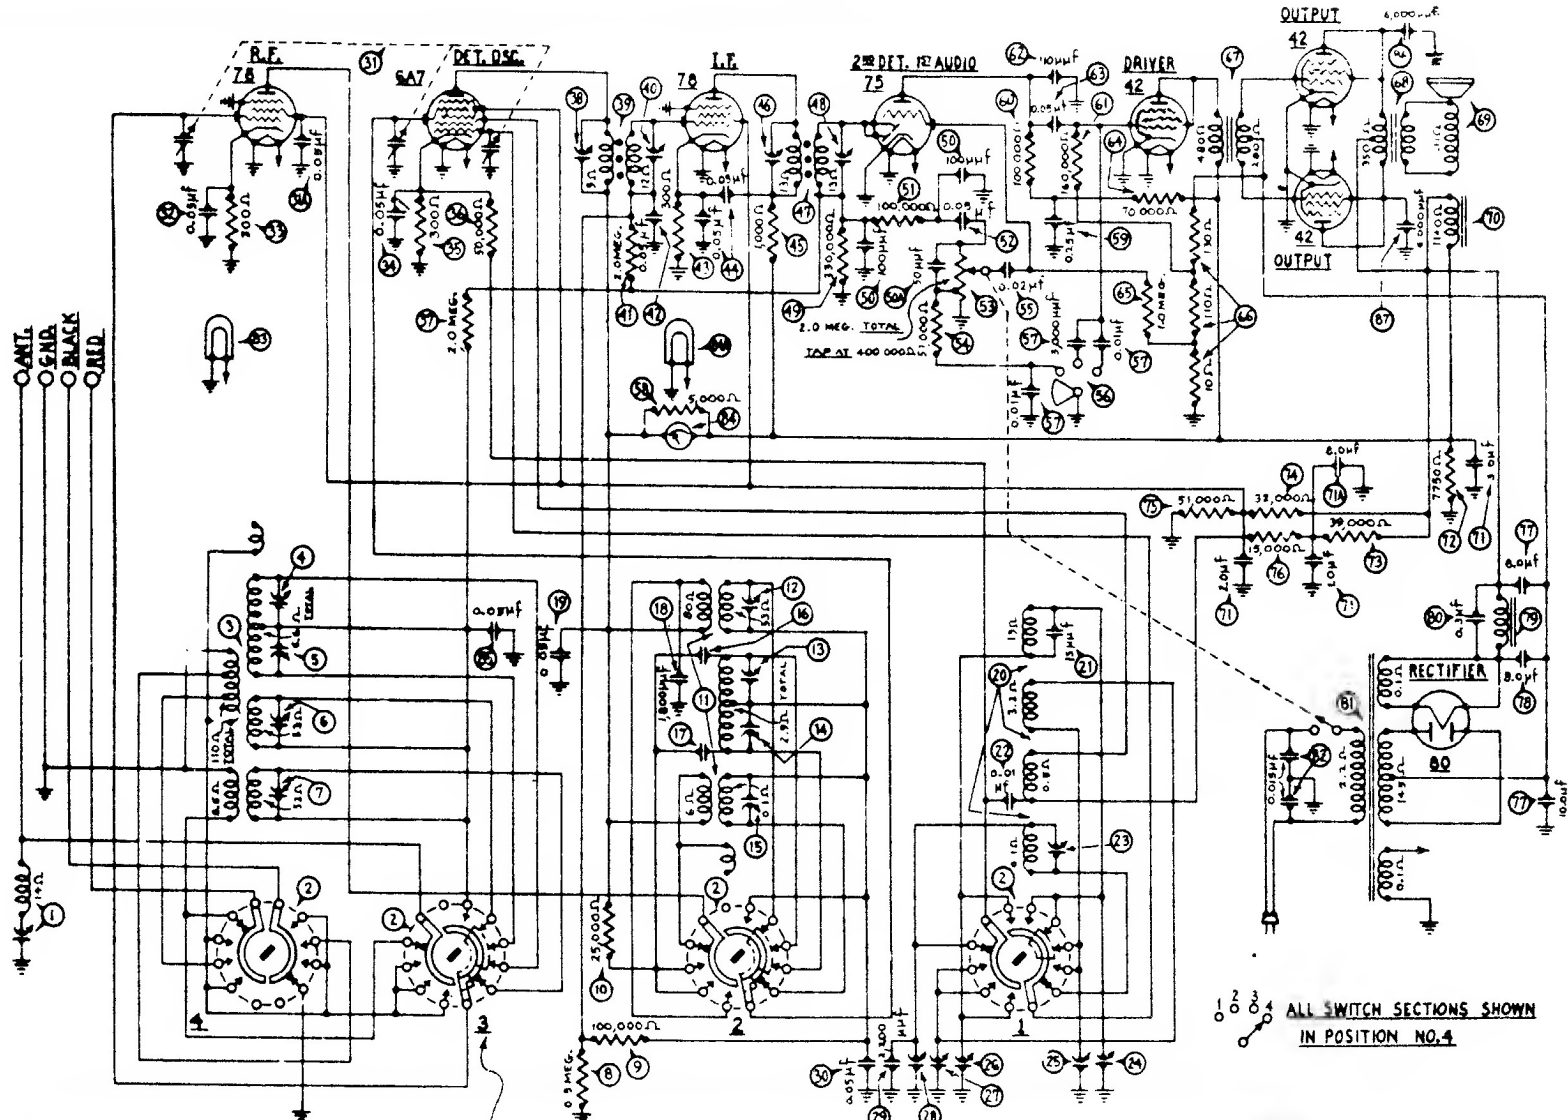

MODEL 650

Philco Radio

NUMBERS INDICATE RELATIVE POSITIONS OF SWITCH SECTIONS FROM FRONT OF CHASSIS

I.F. = 460 KC.