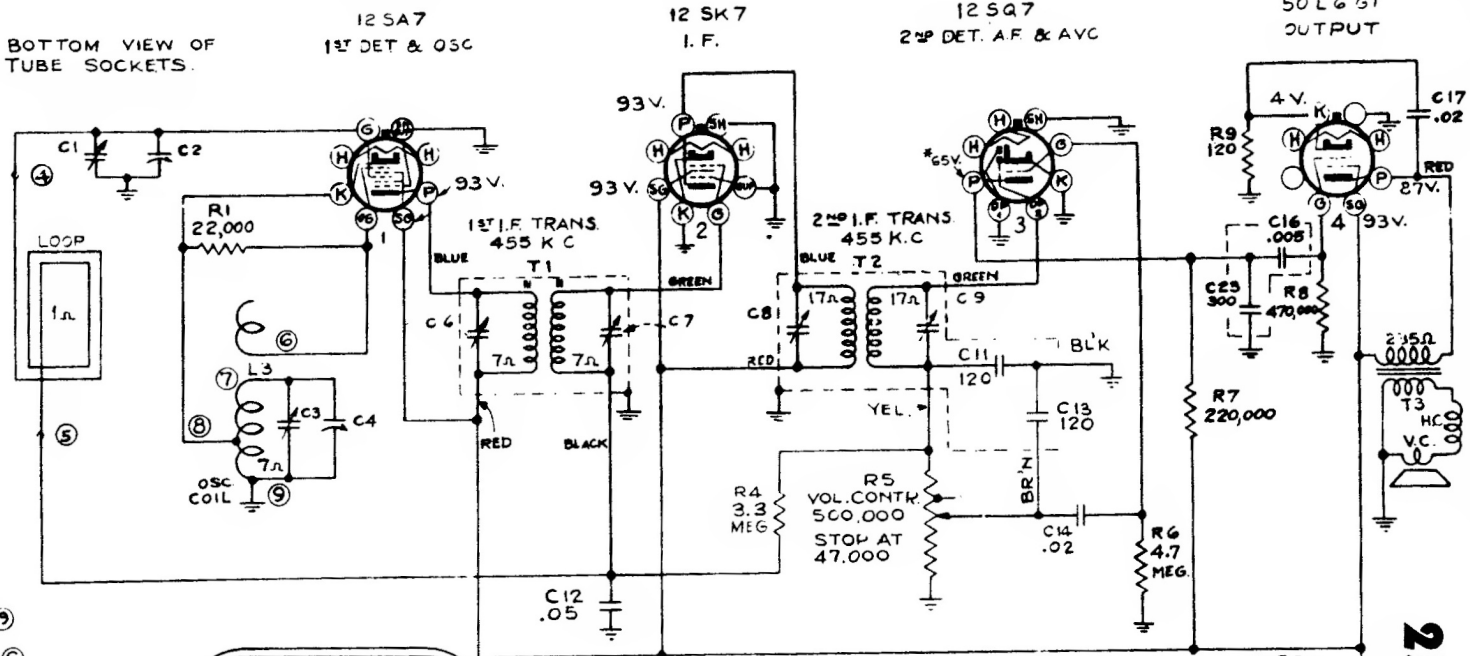

APPROX. GAIN
DATA USING
RCA RIDER
CHANALYST

BOTTOM VIEW OF
TUBE SOCKETS.

RCA Victor
25X