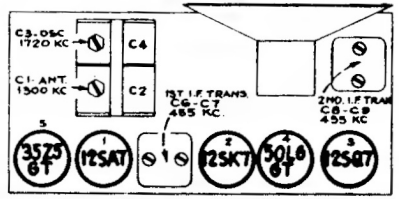

APPROX. GAIN
DATA USING
RCA RIDER
CHANALYST

BOTTOM VIEW OF
TUBE SOCKETS.

RCA Victor
25X