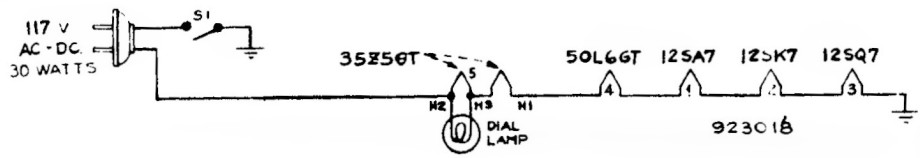

APPROX. GAIN
DATA USING
RCA RIDER
CHANALYST

BOTTOM VIEW OF
TUBE SOCKETS.

RCA Victor
25X