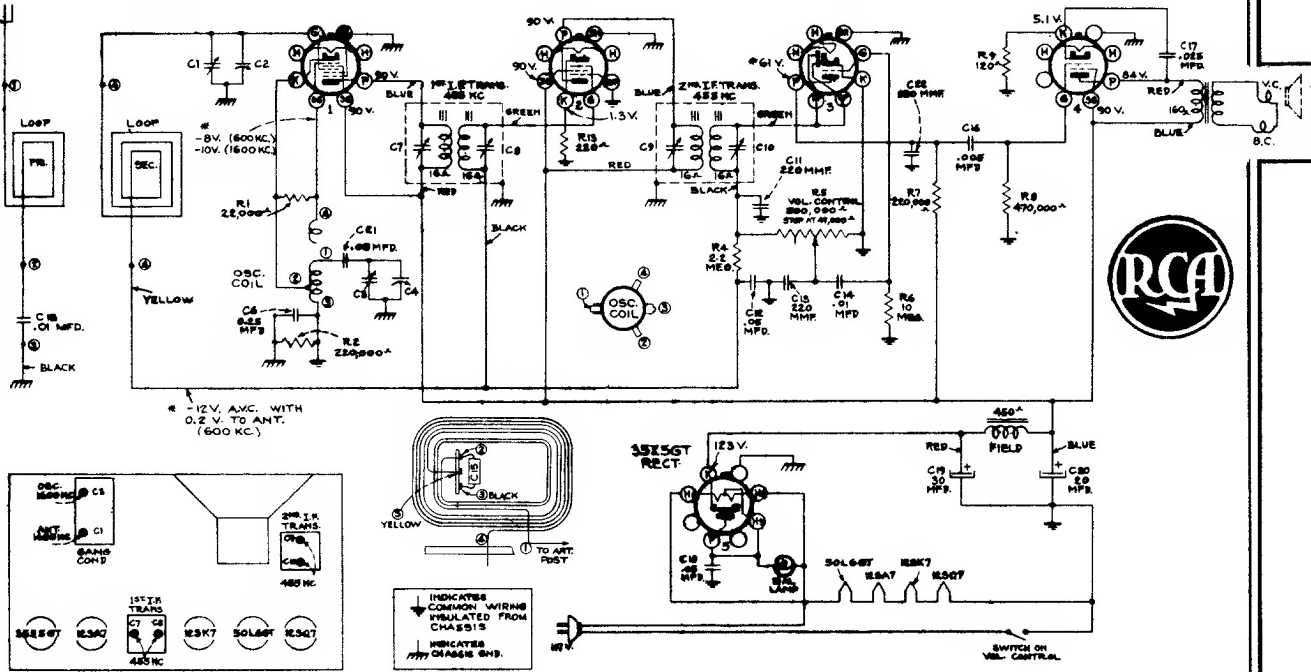

Models 45X-16, 45X-17

BOTTOM VIEW OF TUBE SOCKETS

12SA7 1ST DET.-OSC.
12SK7 I.F.
12SQ7 2ND DET.-AF.-AVC
50L6GT OUTPUT

Models 45X3, 45X4 (Chassis No. RC-457E)

BOTTOM VIEW OF TUBE SOCKETS

12SA7 1ST DET. & OSC.
12SK7 I.F.
12SQ7 2ND DET.-AF.-AVC
50L6GT OUTPUT