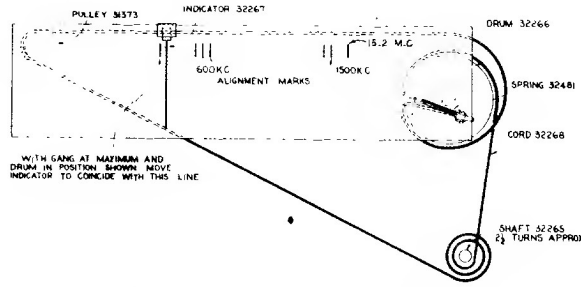

# MODELS 94BK2 and 94BT2

Chassis No. RC-390 RC-390

**RCA Victor**

CORRESPONDING ANTENNA AND OSCILLATOR COILS ON EACH PUSH BUTTON ARE TUNED WITH A SINGLE ADJUSTMENT

14 VOLT A BATTERY  
45 VOLT B BATTERIES

Tube and Trimmer Locations

Dial Drive Hookup and Alignment Marks