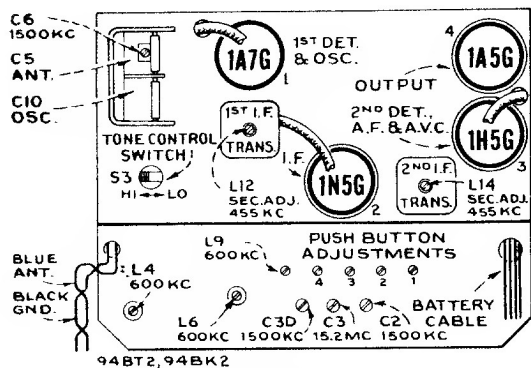

# MODELS 94BK2 and 94BT2

Chassis No. RC-390 RC-390

**RCA Victor**

CORRESPONDING ANTENNA AND OSCILLATOR COILS ON EACH PUSH BUTTON ARE TUNED WITH A SINGLE ADJUSTMENT

14 VOLT A BATTERY  
45 VOLT B BATTERIES

Tube and Trimmer Locations

Dial Drive Hookup and Alignment Marks