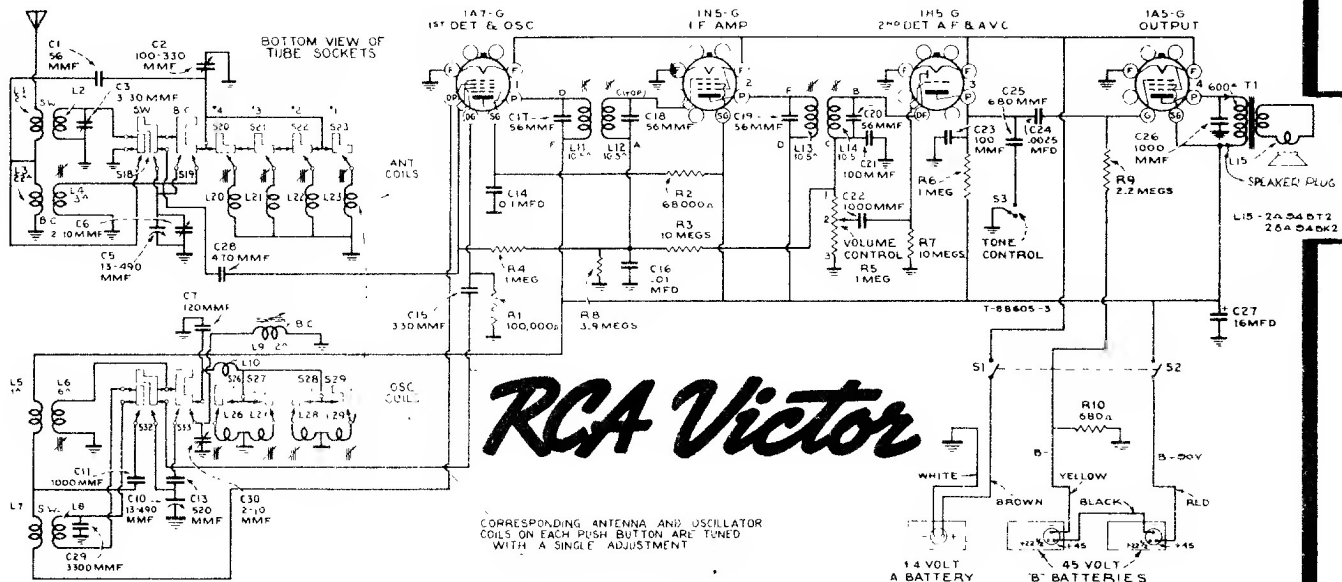

RCA Models R-50, R-55

I.F. 175 KC.

# MODELS 94BK2 and 94BT2

Chassis No. RC-390 RC-390

**RCA Victor**

CORRESPONDING ANTENNA AND OSCILLATOR COILS ON EACH PUSH BUTTON ARE TUNED WITH A SINGLE ADJUSTMENT

14 VOLT A BATTERY  
45 VOLT B BATTERIES

Tube and Trimmer Locations

Dial Drive Hookup and Alignment Marks