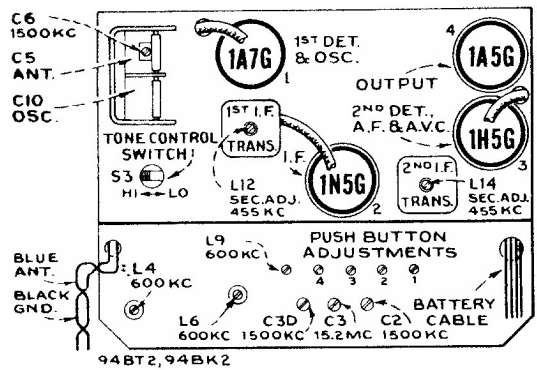

RCA Models R-50, R-55

I.F. 175 KC.

MODELS 94BK2 and 94BT2

Chassis No. RC-390 RC-390

RCA Victor

CORRESPONDING ANTENNA AND OSCILLATOR COILS ON EACH PUSH BUTTON ARE TUNED WITH A SINGLE ADJUSTMENT

94BT2, 94BK2

Tube and Trimmer Locations

Dial Drive Hookup and Alignment Marks