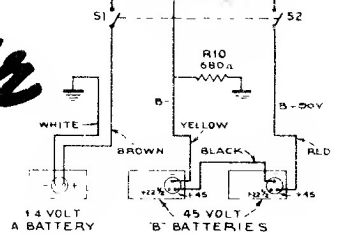

RCA Models R-50, R-55

I.F. 175 KC.

MODELS 94BK2 and 94BT2

Chassis No. RC-390 RC-390

RCA Victor

CORRESPONDING ANTENNA AND OSCILLATOR COILS ON EACH PUSH BUTTON ARE TUNED WITH A SINGLE ADJUSTMENT

94BT2, 94BK2

Tube and Trimmer Locations

Dial Drive Hookup and Alignment Marks