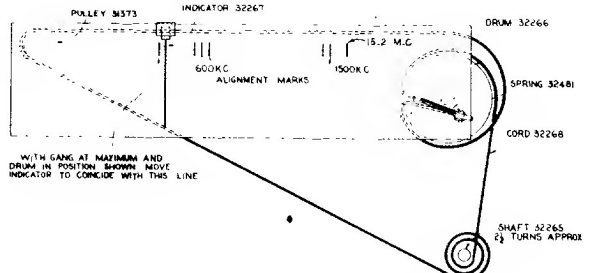

RCA Models R-50, R-55

I.F. 175 KC.

MODELS 94BK2 and 94BT2

Chassis No. RC-390 RC-390

RCA Victor

CORRESPONDING ANTENNA AND OSCILLATOR COILS ON EACH PUSH BUTTON ARE TUNED WITH A SINGLE ADJUSTMENT

94BT2, 94BK2

Tube and Trimmer Locations

Dial Drive Hookup and Alignment Marks