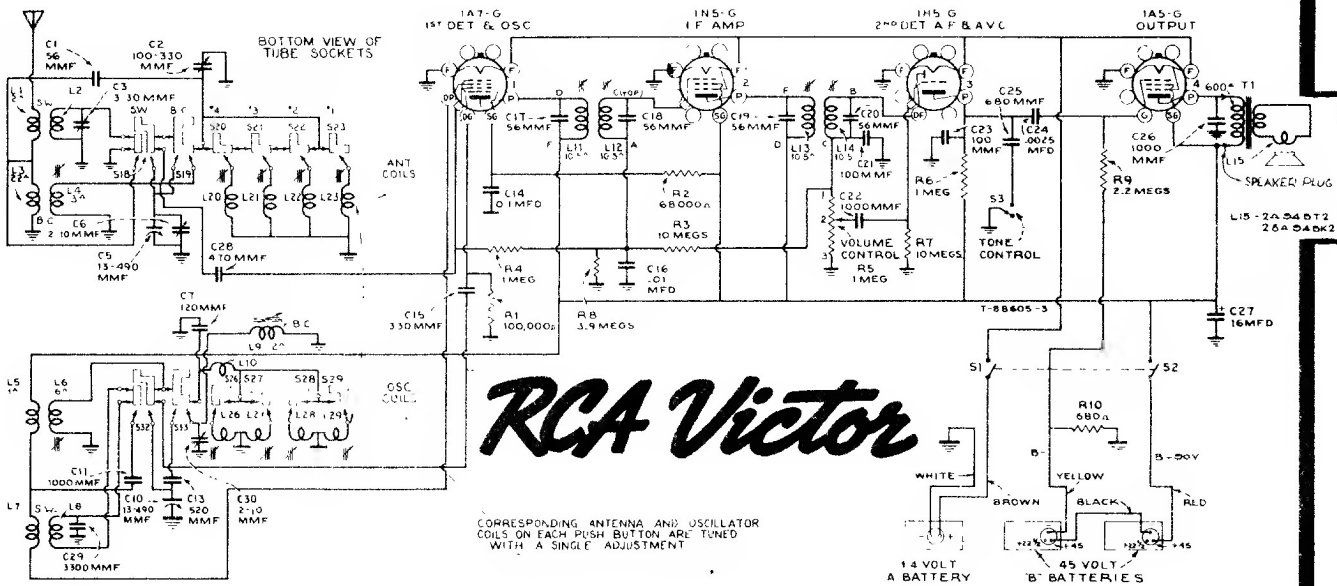

RCA Models R-50, R-55

I.F. 175 KC.

MODELS 94BK2 and 94BT2

Chassis No. RC-390 RC-390

RCA Victor

CORRESPONDING ANTENNA AND OSCILLATOR COILS ON EACH PUSH BUTTON ARE TUNED WITH A SINGLE ADJUSTMENT

94BT2, 94BK2

Tube and Trimmer Locations

Dial Drive Hookup and Alignment Marks