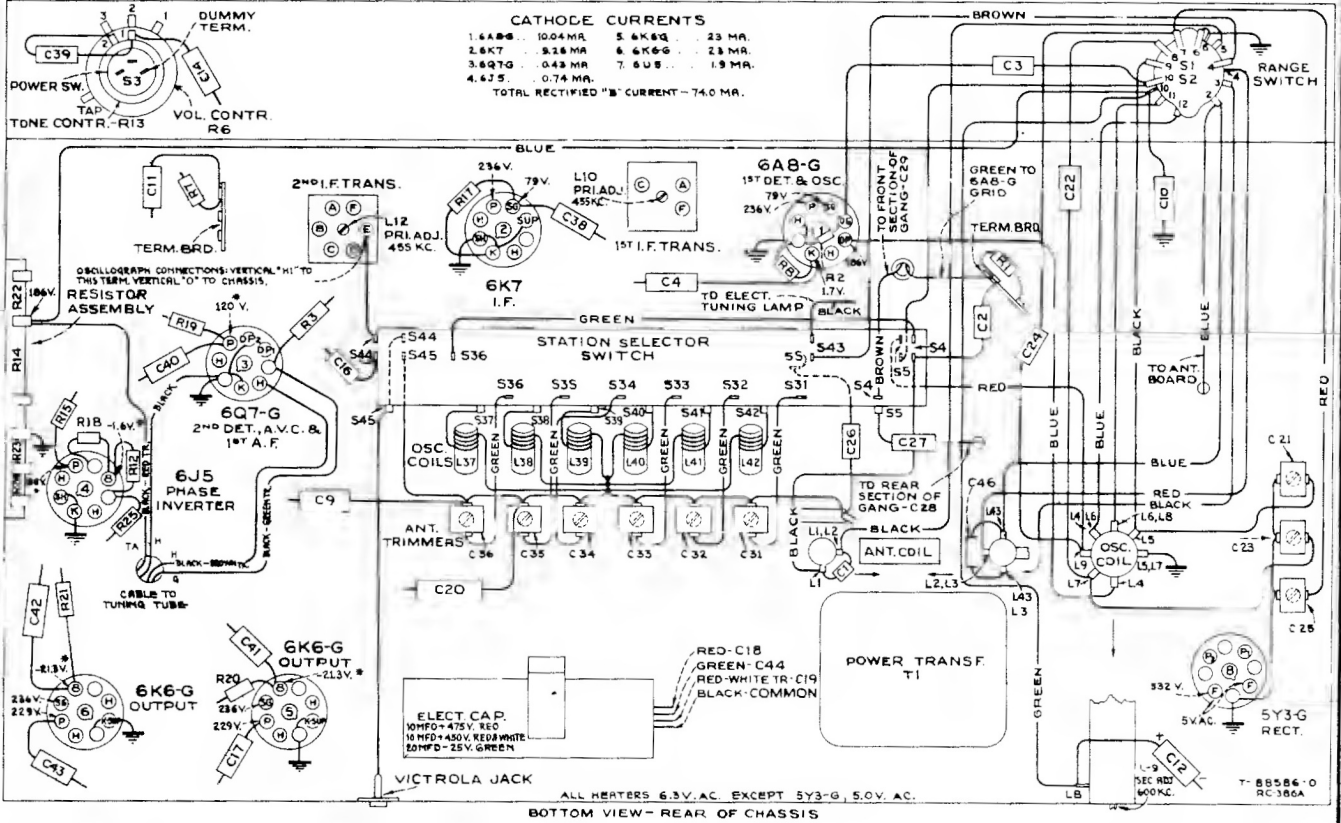

RCA Victor

MODELS 98T and 98K2

Chassis No. RC-386A and RC-386A

BOTTOM VIEW - REAR OF CHASSIS

BOTTOM VIEW OF TUBE SOCKETS