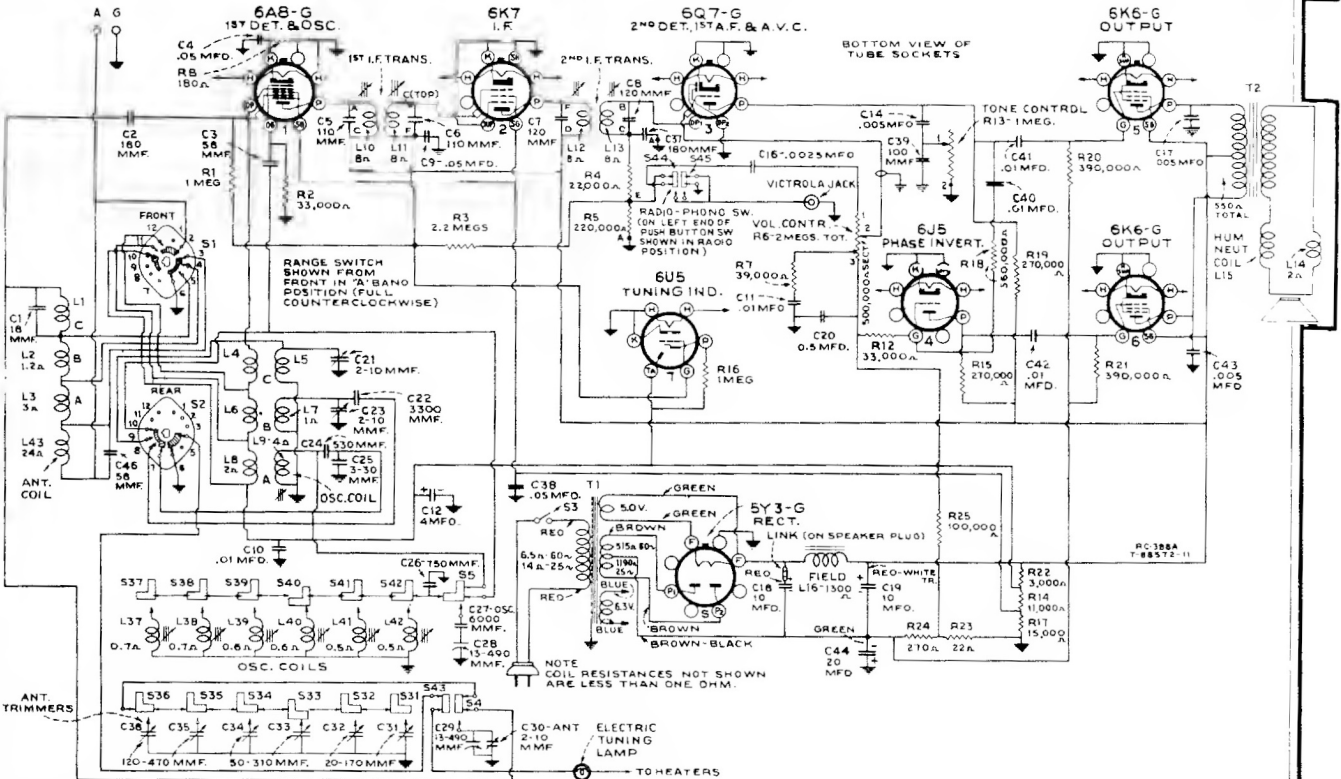

RCA Victor

MODELS 98T and 98K2

Chassis No. RC-386A and RC-386A

BOTTOM VIEW - REAR OF CHASSIS

BOTTOM VIEW OF TUBE SOCKETS