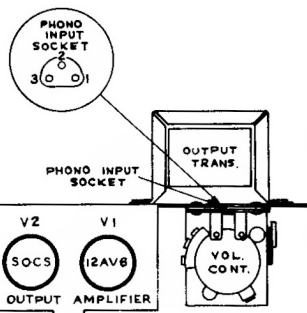

RCA VICTOR

MODELS 9EY31, 9EY32
 Portable 45 RPM
 Record Player

RCA VICTOR

Automatic Record Player

Automatic Record Player MODEL 9EY3, 9EY35, 9EY36

Chassis No. RS-132

CATHODE CURRENTS	
12AV6	0.19 MA
50C5	49.3 MA
35W4	49.7 MA

Top and Side Views

B-96848
 VOLTAGES MEASURED TO COMMON WIRING WITH "VOLTOHMYST" — SHOULD HOLD WITHIN ± 20%
 * IN SOME CHASSIS R10 IS 5600 OHMS, R11 IS NOT USED, RECTIFIER CIRCUIT AS SHOWN BY DOTTED LINE