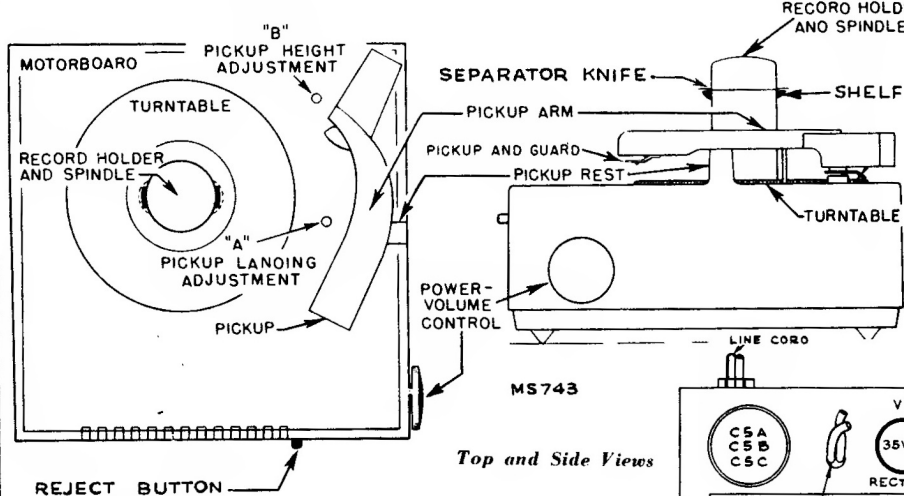

RCA VICTOR

MODELS 9EY31, 9EY32
 Portable 45 RPM
 Record Player

RCA VICTOR

Automatic Record Player

Automatic Record Player MODEL 9EY3, 9EY35, 9EY36

Chassis No. RS-132

CATHODE CURRENTS	
12AV6	0.19 MA
50C5	49.3 MA
35W4	49.7 MA

Top and Side Views

B-96848
 VOLTAGES MEASURED TO COMMON WIRING WITH "VOLTOHMYST" — SHOULD HOLD WITHIN ± 20%
 * IN SOME CHASSIS R10 IS 5600 OHMS, R11 IS NOT USED, RECTIFIER CIRCUIT AS SHOWN BY DOTTED LINE