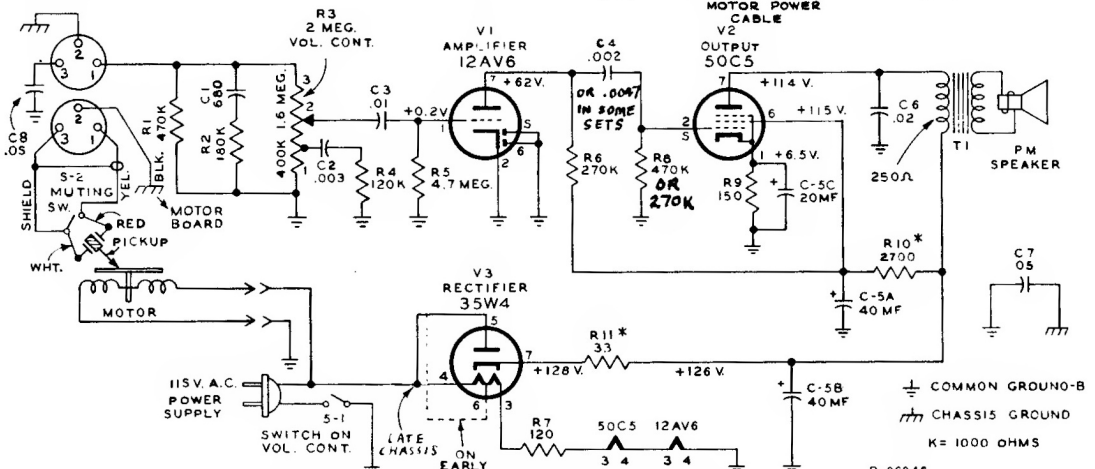

RCA VICTOR

MODELS 9EY31, 9EY32
 Portable 45 RPM
 Record Player

RCA VICTOR

Automatic Record Player

Automatic Record Player MODEL 9EY3, 9EY35, 9EY36

Chassis No. RS-132

CATHODE CURRENTS	
12AV6	0.19 MA
50C5	49.3 MA
35W4	49.7 MA

Top and Side Views

B-96848
 VOLTAGES MEASURED TO COMMON WIRING WITH "VOLTOHMYST" — SHOULD HOLD WITHIN ± 20%
 * IN SOME CHASSIS R10 IS 5600 OHMS, R11 IS NOT USED, RECTIFIER CIRCUIT AS SHOWN BY DOTTED LINE