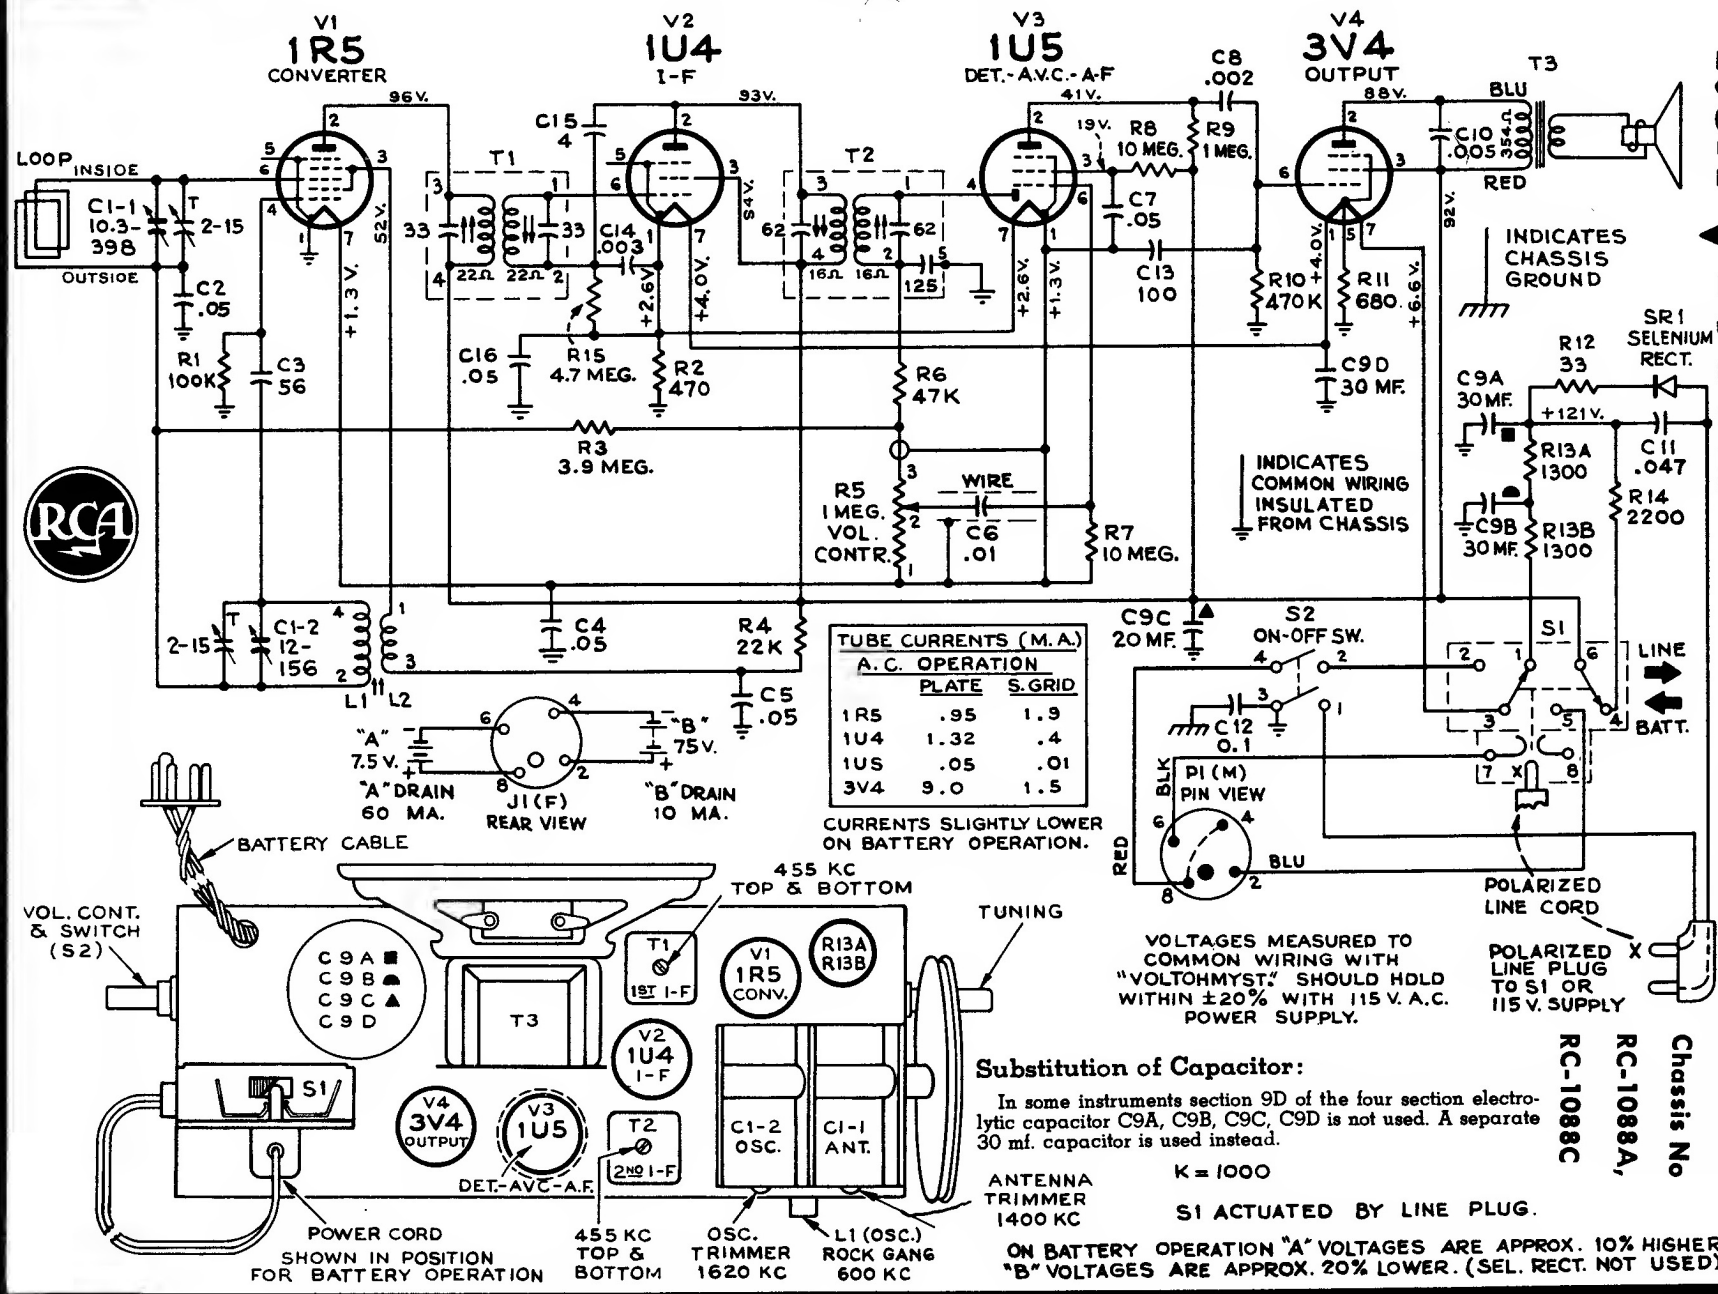

# RCA VICTOR MODEL BX57

Chassis No  
 RC-1088A,  
 RC-1088C